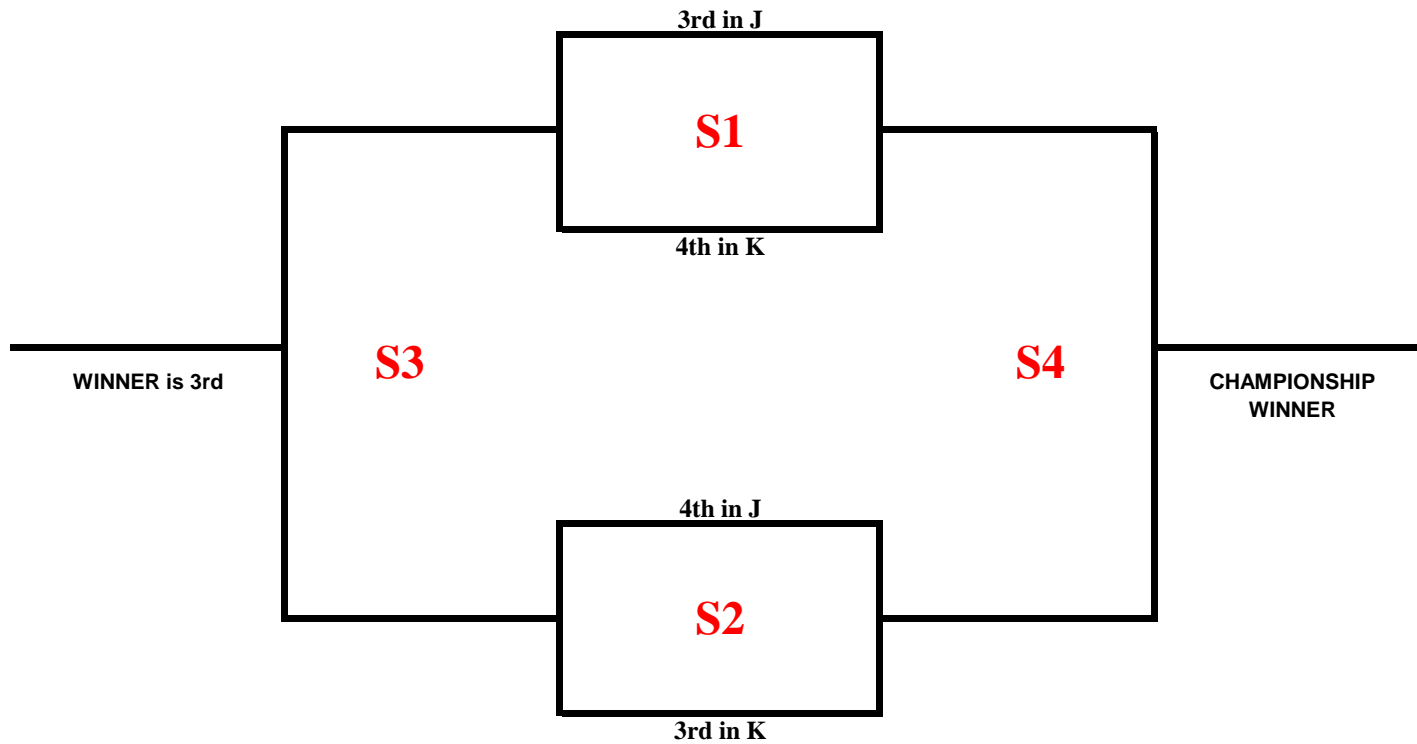

SANDBLASTER

Co-ed Tier 1

*Playoff matches are best of 3 (21,21,15) win by 2 but capped at 23,23,17

SANDBLASTER

Co-ed Tier 2

*Playoff matches are best of 3 (21,21,15) win by 2 but capped at 23,23,17