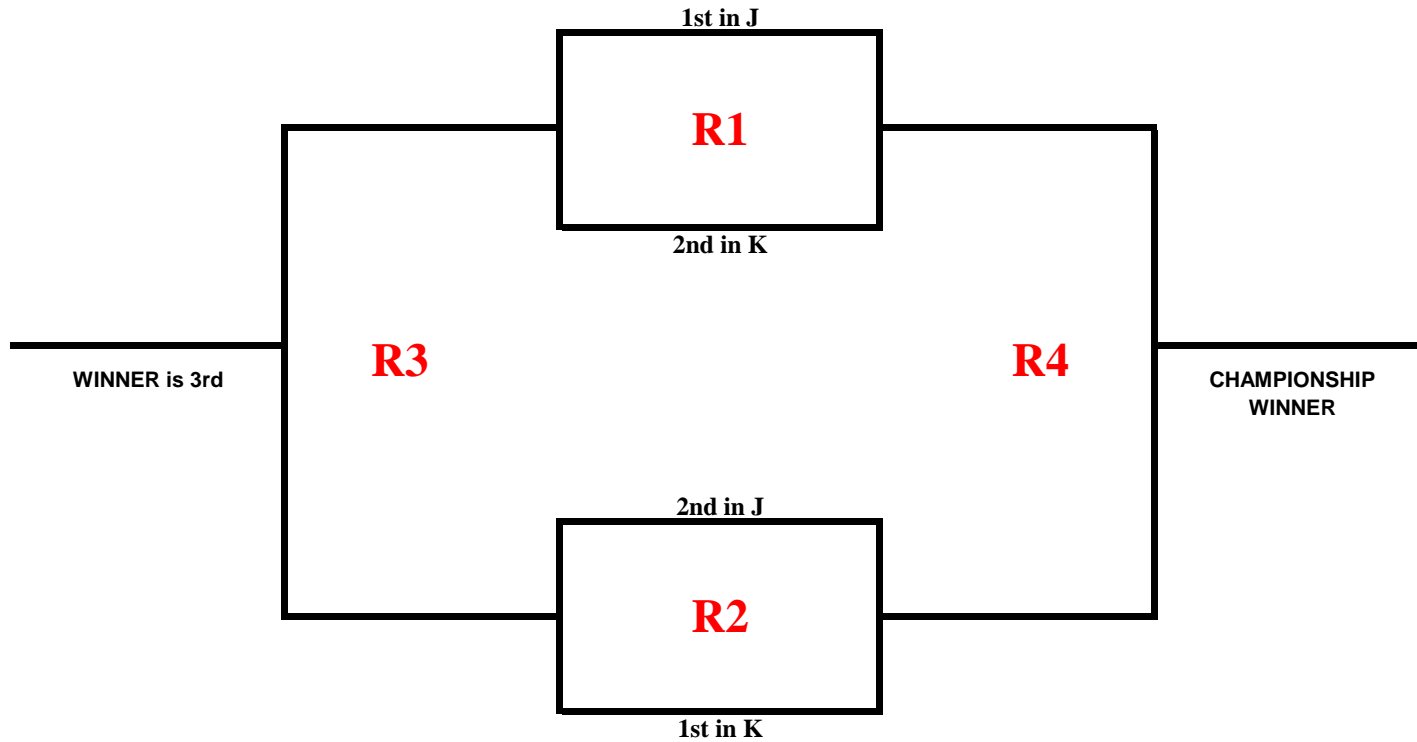

SANDBLASTER

Co-ed Tier 1

*Playoff matches are best of 3 (21,21,15) win by 2 but capped at 23,23,17

SANDBLASTER

Co-ed Tier 2

*Playoff matches are best of 3 (21,21,15) win by 2 but capped at 23,23,17