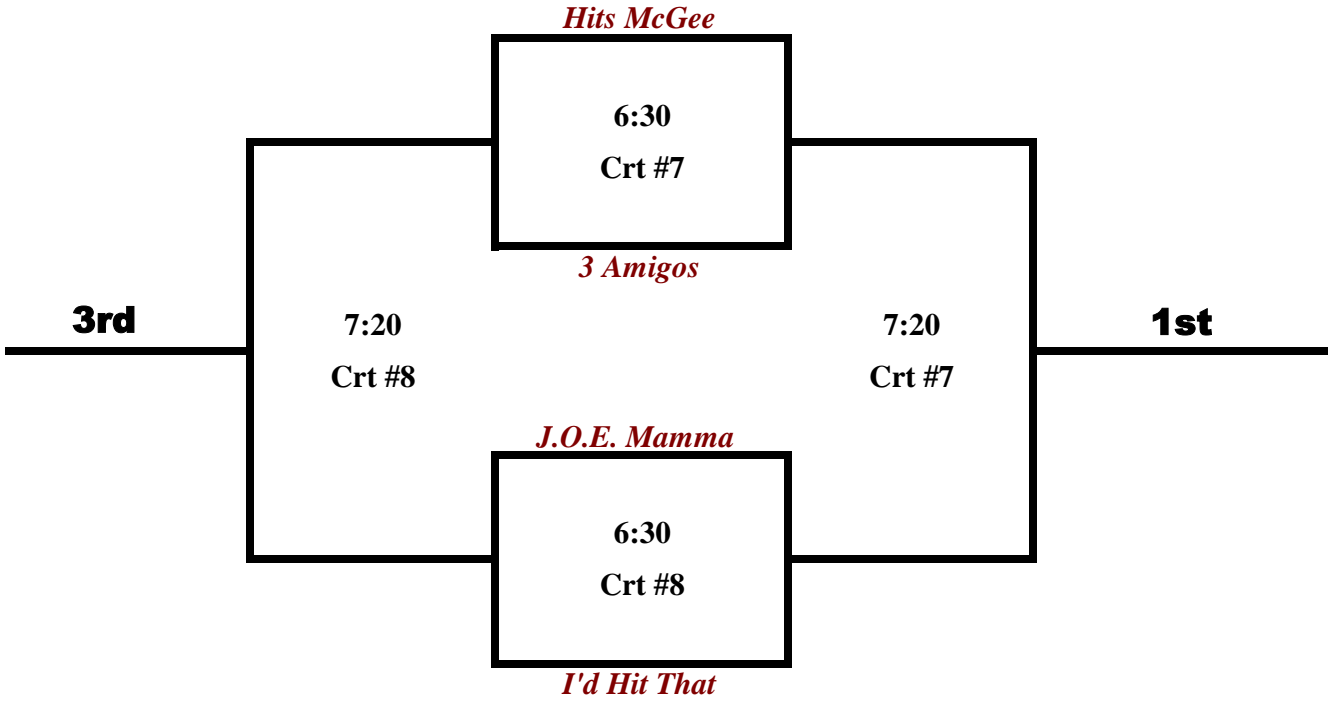

Co-ed Triples - Tier 1b

Co-ed Triples - Tier 2a

Sep-01

Matches are best of 3 (21,21,15 win by 2 - no cap) (50 minutes). If the buzzer goes before the match is finished then the 3rd game only counts if the point total is 8 or more, otherwise refer to +/- from the first two sets.

Co-ed Triples - Tier 2b

Co-ed Triples - Tier 3a

Sep-01

Matches are best of 3 (21,21,15 win by 2 - no cap) (50 minutes). If the buzzer goes before the match is finished then the 3rd game only counts if the point total is 8 or more, otherwise refer to +/- from the first two sets.