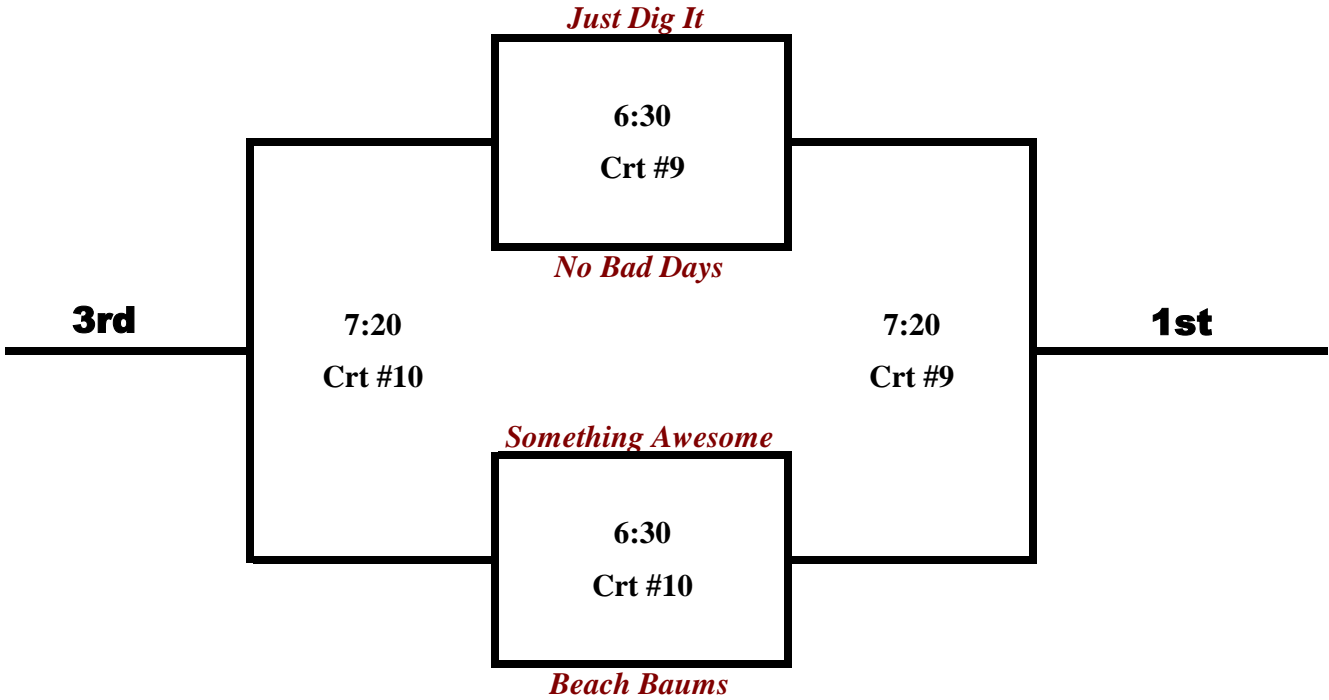

Co-ed Triples - Tier 1a

Sep-01

Matches are best of 3 (21,21,15 win by 2 - no cap) (50 minutes). If the buzzer goes before the match is finished then the 3rd game only counts if the point total is 8 or more, otherwise refer to +/- from the first two sets.

Co-ed Triples - Tier 1b

Co-ed Triples - Tier 2a

Sep-01

Matches are best of 3 (21,21,15 win by 2 - no cap) (50 minutes). If the buzzer goes before the match is finished then the 3rd game only counts if the point total is 8 or more, otherwise refer to +/- from the first two sets.

Co-ed Triples - Tier 2b

Co-ed Triples - Tier 3a

Sep-01

Matches are best of 3 (21,21,15 win by 2 - no cap) (50 minutes). If the buzzer goes before the match is finished then the 3rd game only counts if the point total is 8 or more, otherwise refer to +/- from the first two sets.

Co-ed Triples - Tier 3b

Co-ed Triples - Tier 4a

Sep-01

Matches are best of 3 (21,21,15 win by 2 - no cap) (50 minutes). If the buzzer goes before the match is finished then the 3rd game only counts if the point total is 8 or more, otherwise refer to +/- from the first two sets.