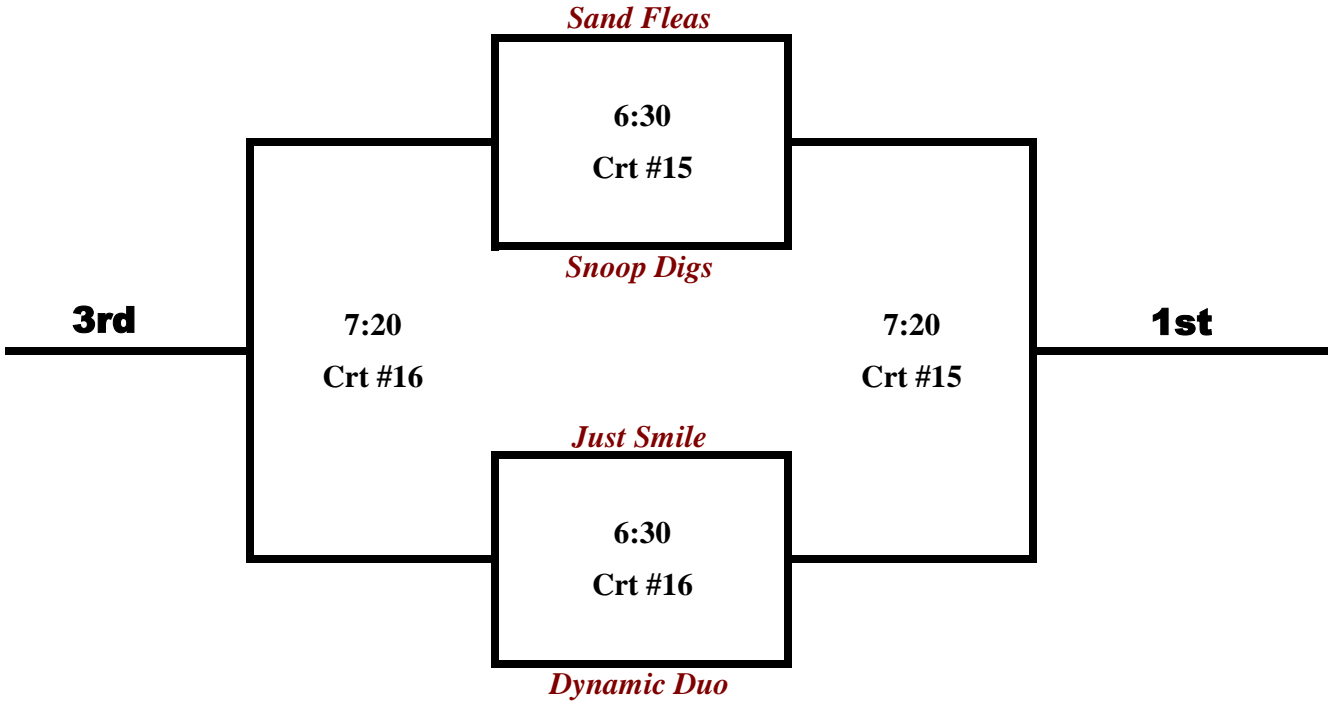

Co-ed Triples - Tier 2b

Co-ed Triples - Tier 3a

Sep-01

Matches are best of 3 (21,21,15 win by 2 - no cap) (50 minutes). If the buzzer goes before the match is finished then the 3rd game only counts if the point total is 8 or more, otherwise refer to +/- from the first two sets.

Co-ed Triples - Tier 3b

Co-ed Triples - Tier 4a

Sep-01

Matches are best of 3 (21,21,15 win by 2 - no cap) (50 minutes). If the buzzer goes before the match is finished then the 3rd game only counts if the point total is 8 or more, otherwise refer to +/- from the first two sets.

Co-ed Triples - Tier 4b

Co-ed Triples - Tiers 5a & 5b

Sep-01

That Scene from Top Gun

A
6:30 Crt #17

Sports Team

Winner of "A"

7:20 Crt #17

Winner of "B"

5a - 1st

5a - 2nd

DVT

B
6:30 Crt #18

Sets on the Beach

Loser of "A"

7:20 Crt #18