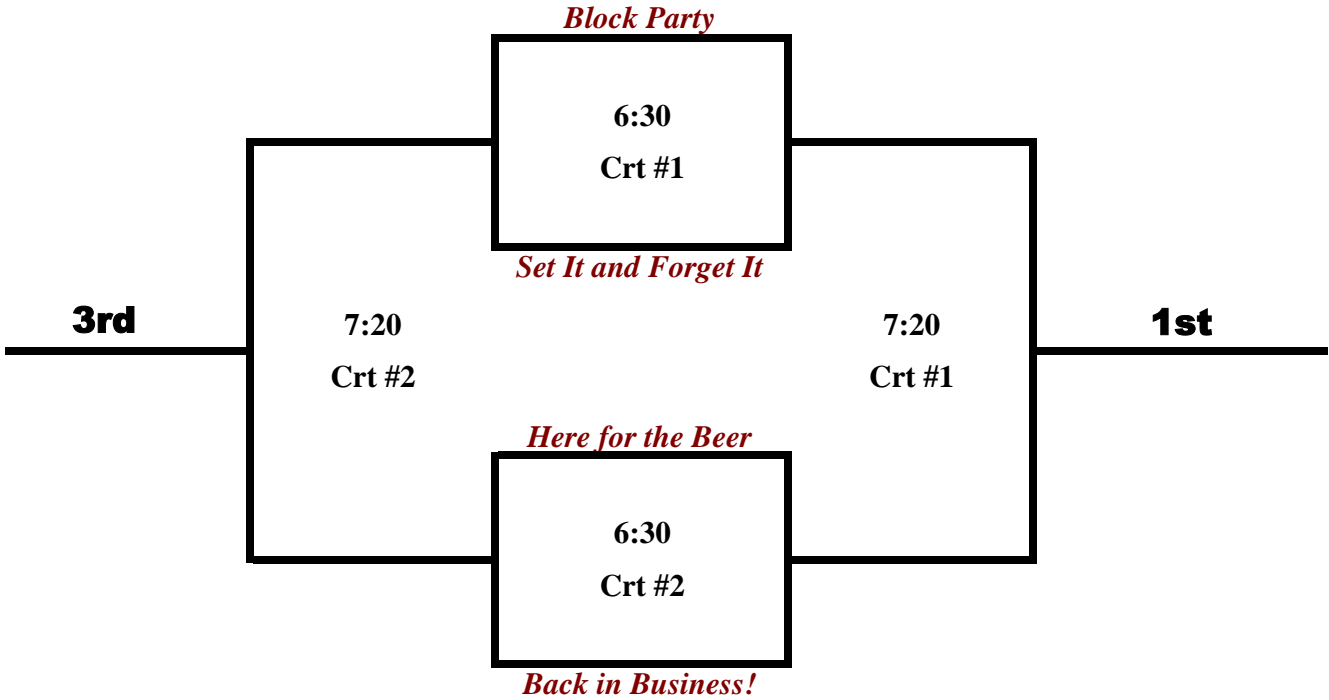

Co-ed Triples - Tier 1a

Sep-01

Matches are best of 3 (21,21,15 win by 2 - no cap) (50 minutes). If the buzzer goes before the match is finished then the 3rd game only counts if the point total is 8 or more, otherwise refer to +/- from the first two sets.

Co-ed Triples - Tier 1b

Co-ed Triples - Tier 2a

Sep-01

Matches are best of 3 (21,21,15 win by 2 - no cap) (50 minutes). If the buzzer goes before the match is finished then the 3rd game only counts if the point total is 8 or more, otherwise refer to +/- from the first two sets.

Co-ed Triples - Tier 2b

Co-ed Triples - Tier 3a

Sep-01

Matches are best of 3 (21,21,15 win by 2 - no cap) (50 minutes). If the buzzer goes before the match is finished then the 3rd game only counts if the point total is 8 or more, otherwise refer to +/- from the first two sets.