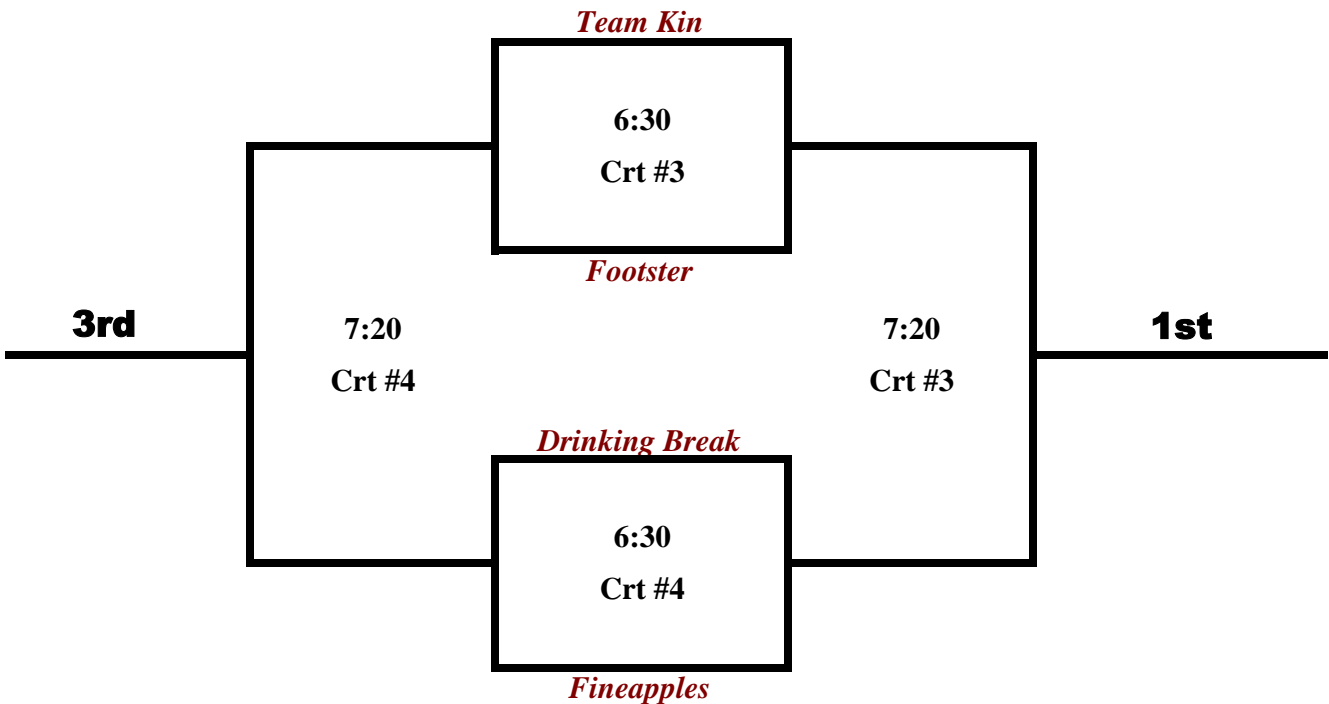

Co-ed Triples - Tier 1a

Sep-01

Matches are best of 3 (21,21,15 win by 2 - no cap) (50 minutes). If the buzzer goes before the match is finished then the 3rd game only counts if the point total is 8 or more, otherwise refer to +/- from the first two sets.

Co-ed Triples - Tier 1b

Co-ed Triples - Tier 2a

Sep-01

Matches are best of 3 (21,21,15 win by 2 - no cap) (50 minutes). If the buzzer goes before the match is finished then the 3rd game only counts if the point total is 8 or more, otherwise refer to +/- from the first two sets.

Co-ed Triples - Tier 2b

Co-ed Triples - Tier 3a

Sep-01

Matches are best of 3 (21,21,15 win by 2 - no cap) (50 minutes). If the buzzer goes before the match is finished then the 3rd game only counts if the point total is 8 or more, otherwise refer to +/- from the first two sets.