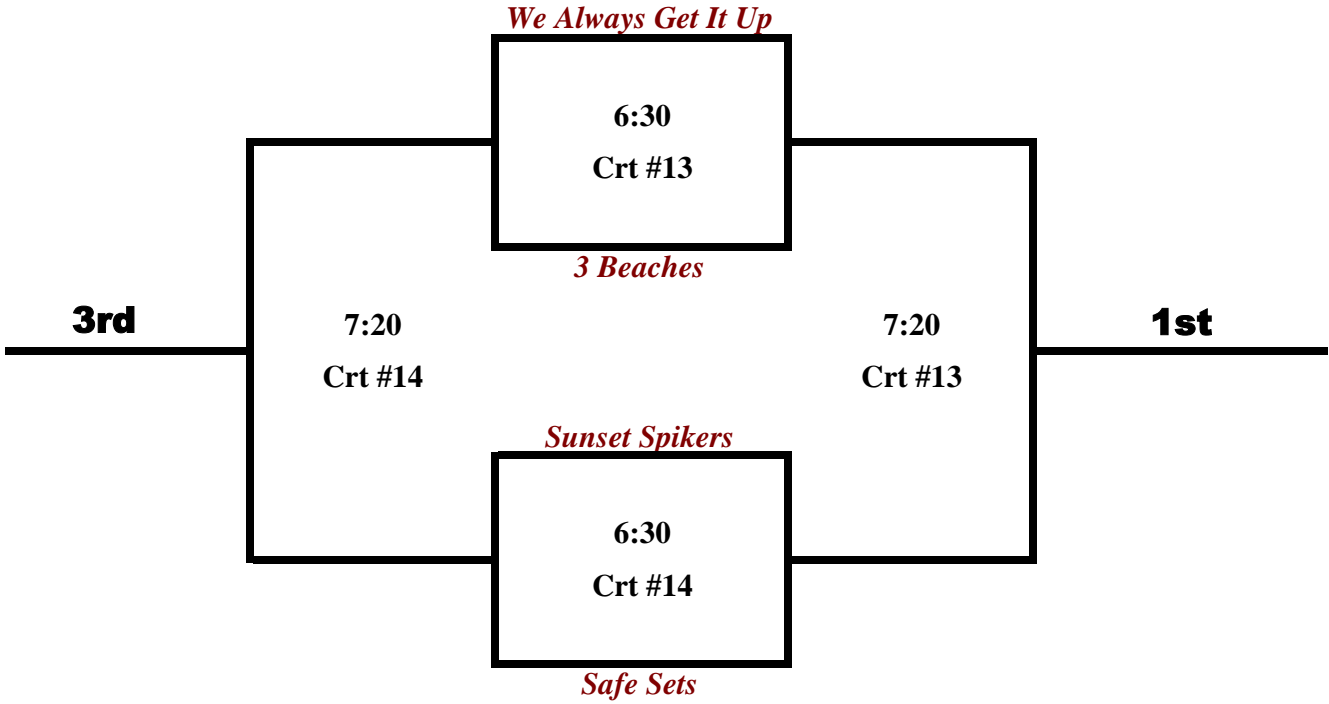

Co-ed Triples - Tier 1b

Co-ed Triples - Tier 2a

Sep-01

Matches are best of 3 (21,21,15 win by 2 - no cap) (50 minutes). If the buzzer goes before the match is finished then the 3rd game only counts if the point total is 8 or more, otherwise refer to +/- from the first two sets.

Co-ed Triples - Tier 2b

Co-ed Triples - Tier 3a

Sep-01

Matches are best of 3 (21,21,15 win by 2 - no cap) (50 minutes). If the buzzer goes before the match is finished then the 3rd game only counts if the point total is 8 or more, otherwise refer to +/- from the first two sets.

Co-ed Triples - Tier 3b

Co-ed Triples - Tier 4a

Sep-01

Matches are best of 3 (21,21,15 win by 2 - no cap) (50 minutes). If the buzzer goes before the match is finished then the 3rd game only counts if the point total is 8 or more, otherwise refer to +/- from the first two sets.