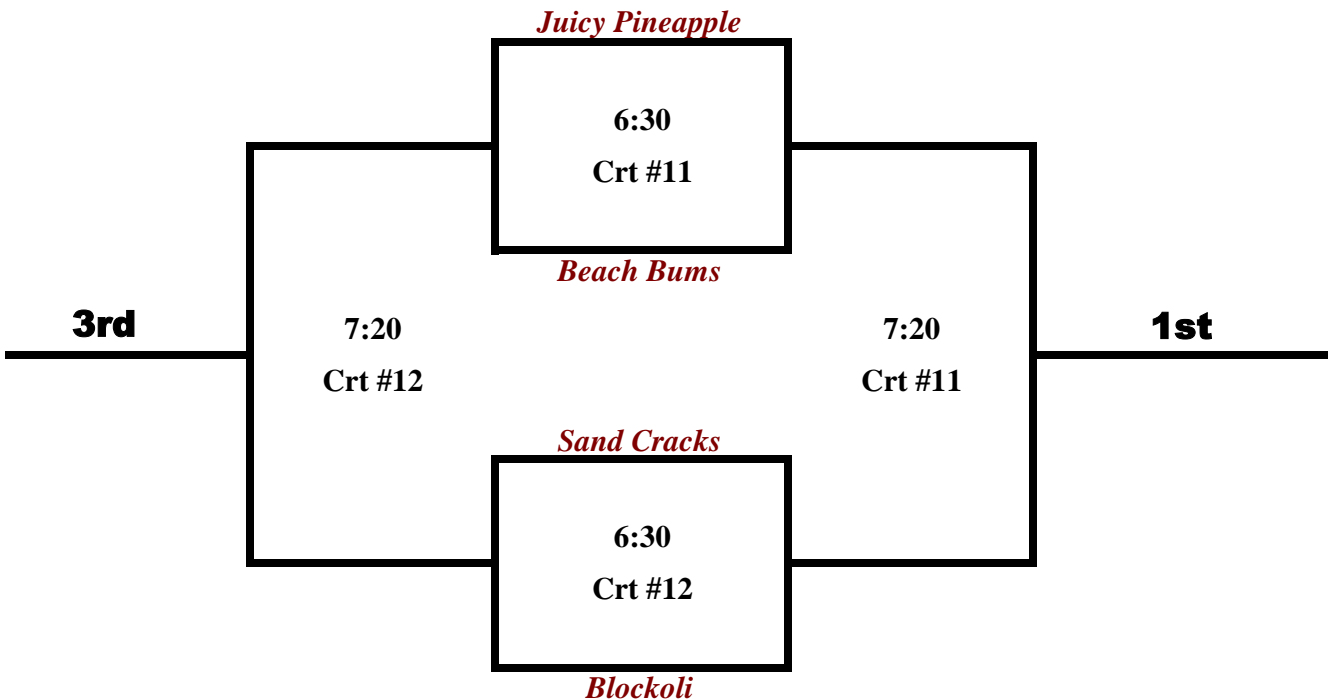

Co-ed Triples - Tier 2b

Co-ed Triples - Tier 3a

Sep-01

Matches are best of 3 (21,21,15 win by 2 - no cap) (50 minutes). If the buzzer goes before the match is finished then the 3rd game only counts if the point total is 8 or more, otherwise refer to +/- from the first two sets.

Co-ed Triples - Tier 3b

Co-ed Triples - Tier 4a

Sep-01

Matches are best of 3 (21,21,15 win by 2 - no cap) (50 minutes). If the buzzer goes before the match is finished then the 3rd game only counts if the point total is 8 or more, otherwise refer to +/- from the first two sets.