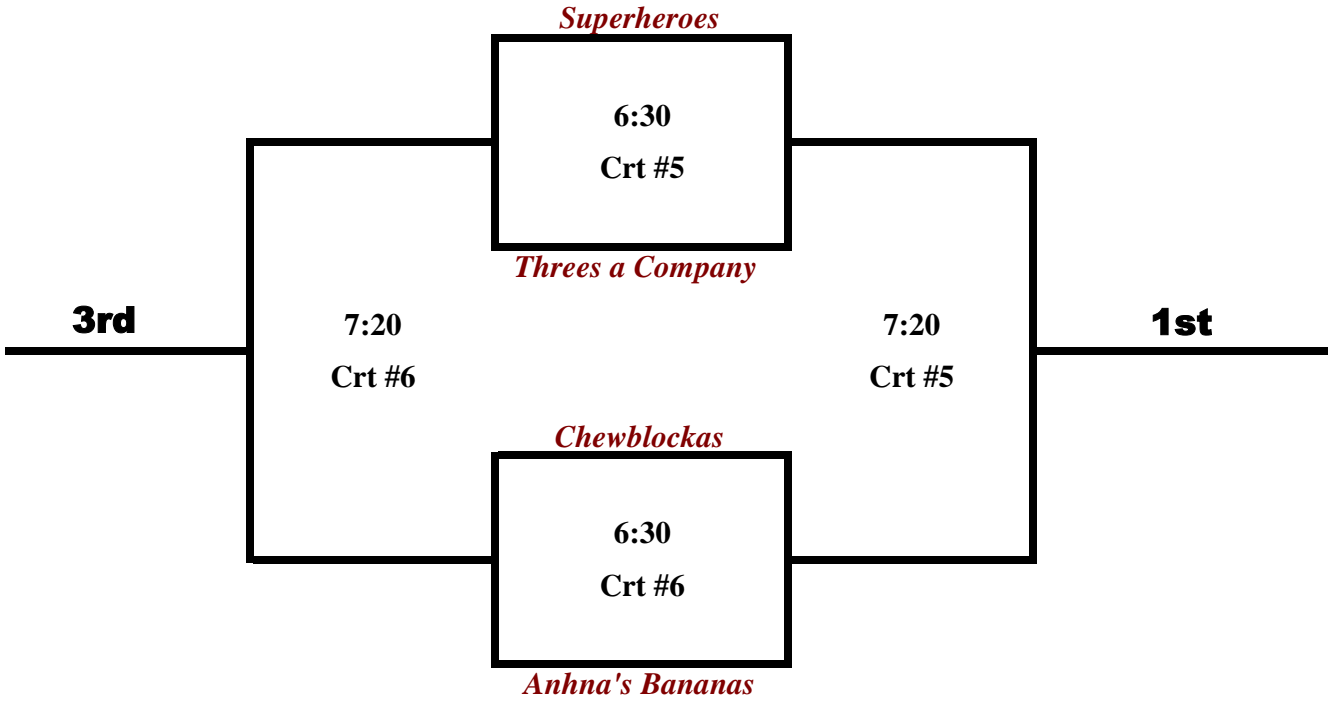

Co-ed Triples - Tier 1a

Sep-01

Matches are best of 3 (21,21,15 win by 2 - no cap) (50 minutes). If the buzzer goes before the match is finished then the 3rd game only counts if the point total is 8 or more, otherwise refer to +/- from the first two sets.

Co-ed Triples - Tier 1b

Co-ed Triples - Tier 2a

Sep-01

Matches are best of 3 (21,21,15 win by 2 - no cap) (50 minutes). If the buzzer goes before the match is finished then the 3rd game only counts if the point total is 8 or more, otherwise refer to +/- from the first two sets.

Co-ed Triples - Tier 2b

Co-ed Triples - Tier 3a

Sep-01

Matches are best of 3 (21,21,15 win by 2 - no cap) (50 minutes). If the buzzer goes before the match is finished then the 3rd game only counts if the point total is 8 or more, otherwise refer to +/- from the first two sets.