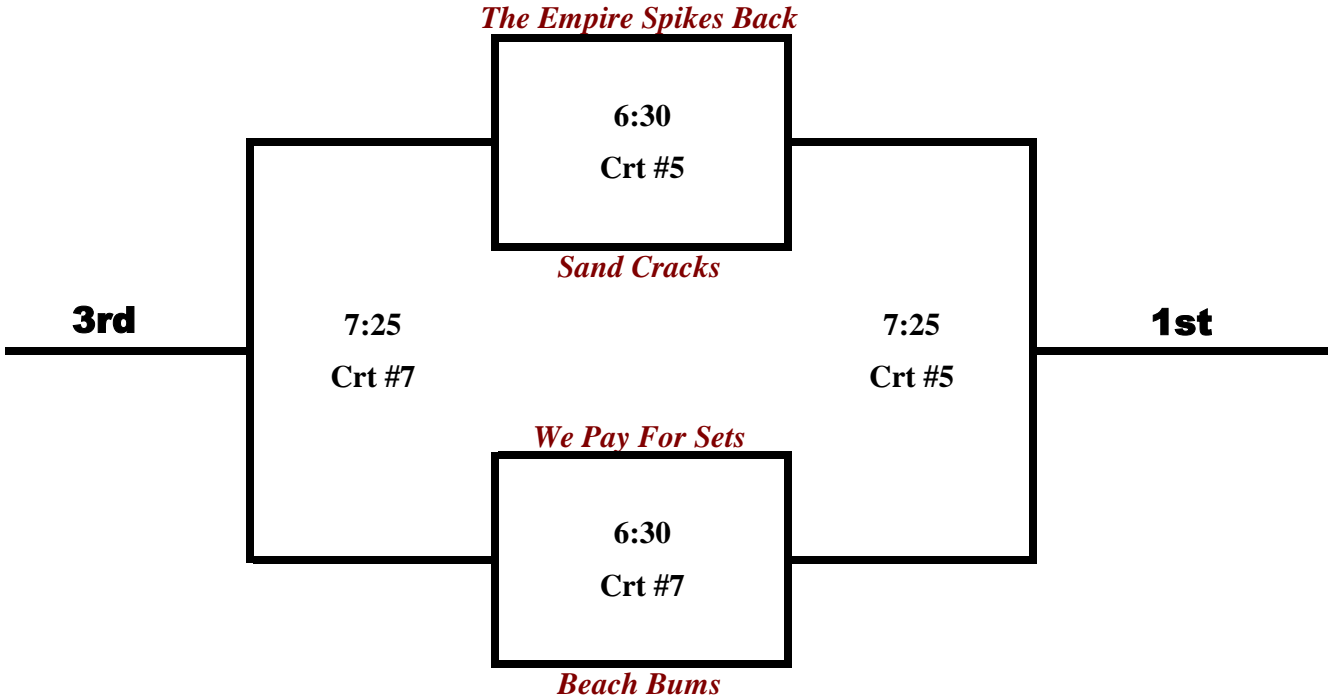

Co-ed Triples - Tier 1a

Sep-02

Matches are best of 3 (21,21,15 win by 2 - no cap) (55 minutes). If the buzzer goes before the match is finished then the 3rd game only counts if the point total is 8 or more, otherwise refer to +/- from the first two sets.

Co-ed Triples - Tier 1b

Sep-02

Co-ed Triples - Tier 2a

Sep-02

Matches are best of 3 (21,21,15 win by 2 - no cap) (55 minutes). If the buzzer goes before the match is finished then the 3rd game only counts if the point total is 8 or more, otherwise refer to +/- from the first two sets.

Co-ed Triples - Tier 2b

Sep-02

Co-ed Triples - Tier 3a

Sep-02

Matches are best of 3 (21,21,15 win by 2 - no cap) (55 minutes). If the buzzer goes before the match is finished then the 3rd game only counts if the point total is 8 or more, otherwise refer to +/- from the first two sets.