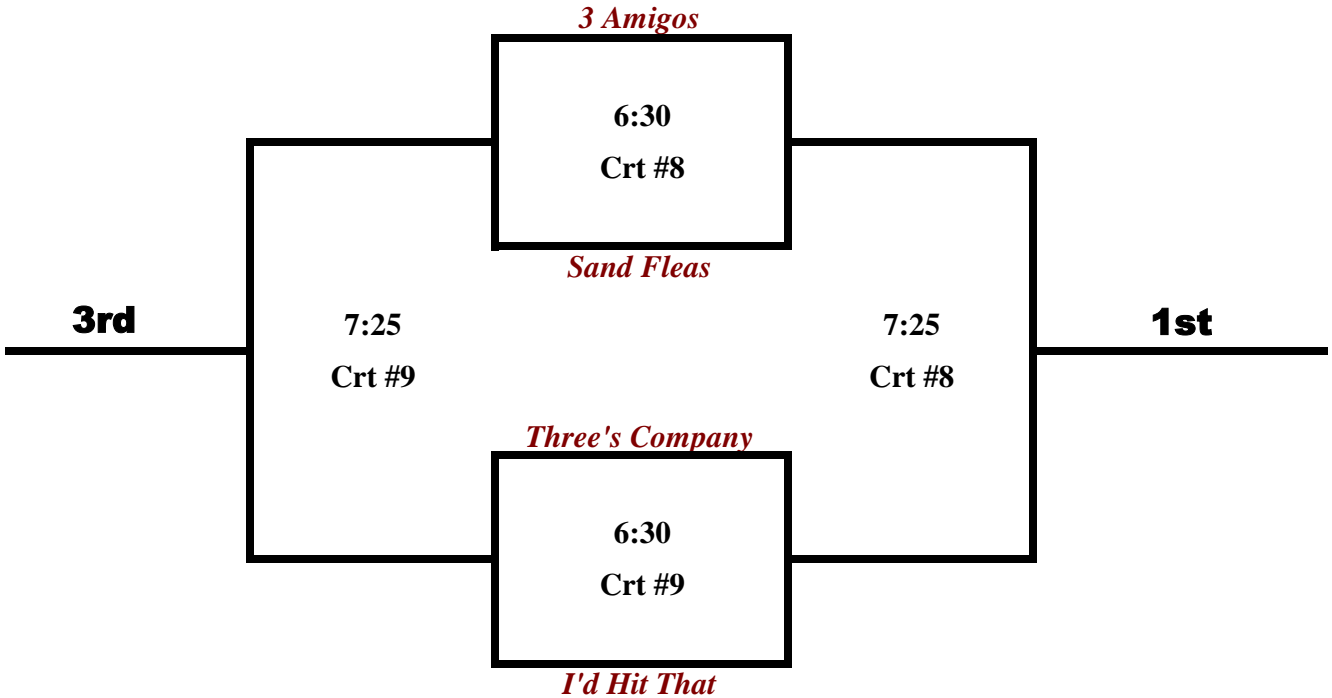

Co-ed Triples - Tier 1a

Sep-02

Matches are best of 3 (21,21,15 win by 2 - no cap) (55 minutes). If the buzzer goes before the match is finished then the 3rd game only counts if the point total is 8 or more, otherwise refer to +/- from the first two sets.

Co-ed Triples - Tier 1b

Sep-02

Co-ed Triples - Tier 2a

Sep-02

Matches are best of 3 (21,21,15 win by 2 - no cap) (55 minutes). If the buzzer goes before the match is finished then the 3rd game only counts if the point total is 8 or more, otherwise refer to +/- from the first two sets.

Co-ed Triples - Tier 2b

Sep-02

Co-ed Triples - Tier 3a

Sep-02

Matches are best of 3 (21,21,15 win by 2 - no cap) (55 minutes). If the buzzer goes before the match is finished then the 3rd game only counts if the point total is 8 or more, otherwise refer to +/- from the first two sets.