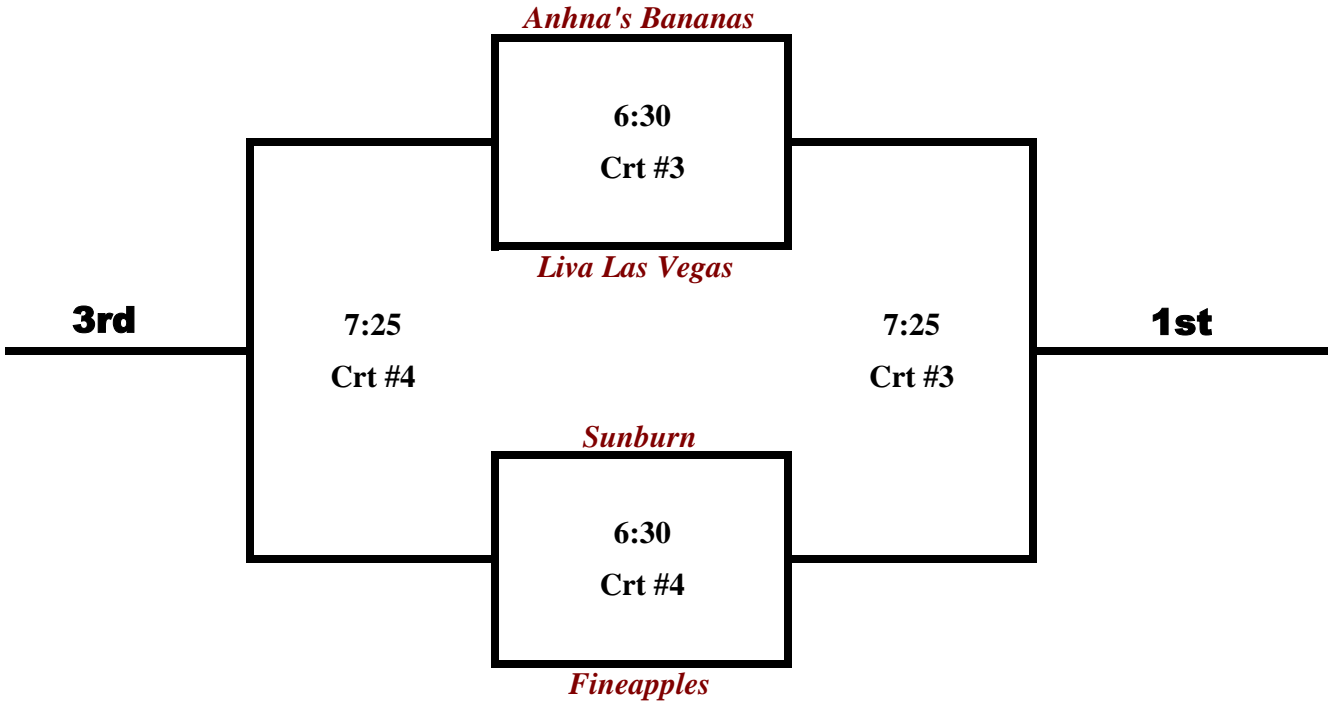

Co-ed Triples - Tier 1a

Sep-02

Matches are best of 3 (21,21,15 win by 2 - no cap) (55 minutes). If the buzzer goes before the match is finished then the 3rd game only counts if the point total is 8 or more, otherwise refer to +/- from the first two sets.

Co-ed Triples - Tier 1b

Sep-02

Co-ed Triples - Tier 2a

Sep-02

Matches are best of 3 (21,21,15 win by 2 - no cap) (55 minutes). If the buzzer goes before the match is finished then the 3rd game only counts if the point total is 8 or more, otherwise refer to +/- from the first two sets.

Co-ed Triples - Tier 2b

Sep-02

Co-ed Triples - Tier 3a

Sep-02

Matches are best of 3 (21,21,15 win by 2 - no cap) (55 minutes). If the buzzer goes before the match is finished then the 3rd game only counts if the point total is 8 or more, otherwise refer to +/- from the first two sets.