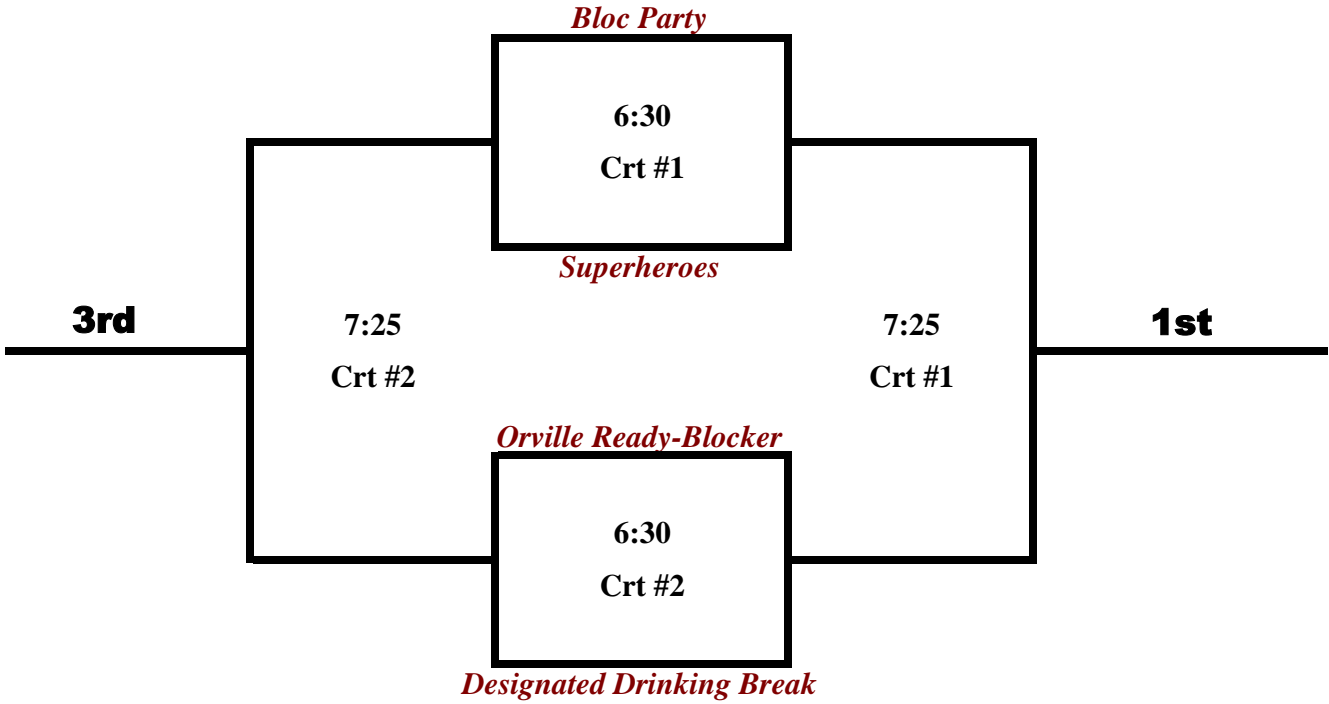

Co-ed Triples - Tier 1a

Sep-02

Matches are best of 3 (21,21,15 win by 2 - no cap) (55 minutes). If the buzzer goes before the match is finished then the 3rd game only counts if the point total is 8 or more, otherwise refer to +/- from the first two sets.

Co-ed Triples - Tier 1b

Sep-02

Co-ed Triples - Tier 2a

Sep-02

Matches are best of 3 (21,21,15 win by 2 - no cap) (55 minutes). If the buzzer goes before the match is finished then the 3rd game only counts if the point total is 8 or more, otherwise refer to +/- from the first two sets.

Co-ed Triples - Tier 2b

Sep-02

Co-ed Triples - Tier 3a

Sep-02

Matches are best of 3 (21,21,15 win by 2 - no cap) (55 minutes). If the buzzer goes before the match is finished then the 3rd game only counts if the point total is 8 or more, otherwise refer to +/- from the first two sets.