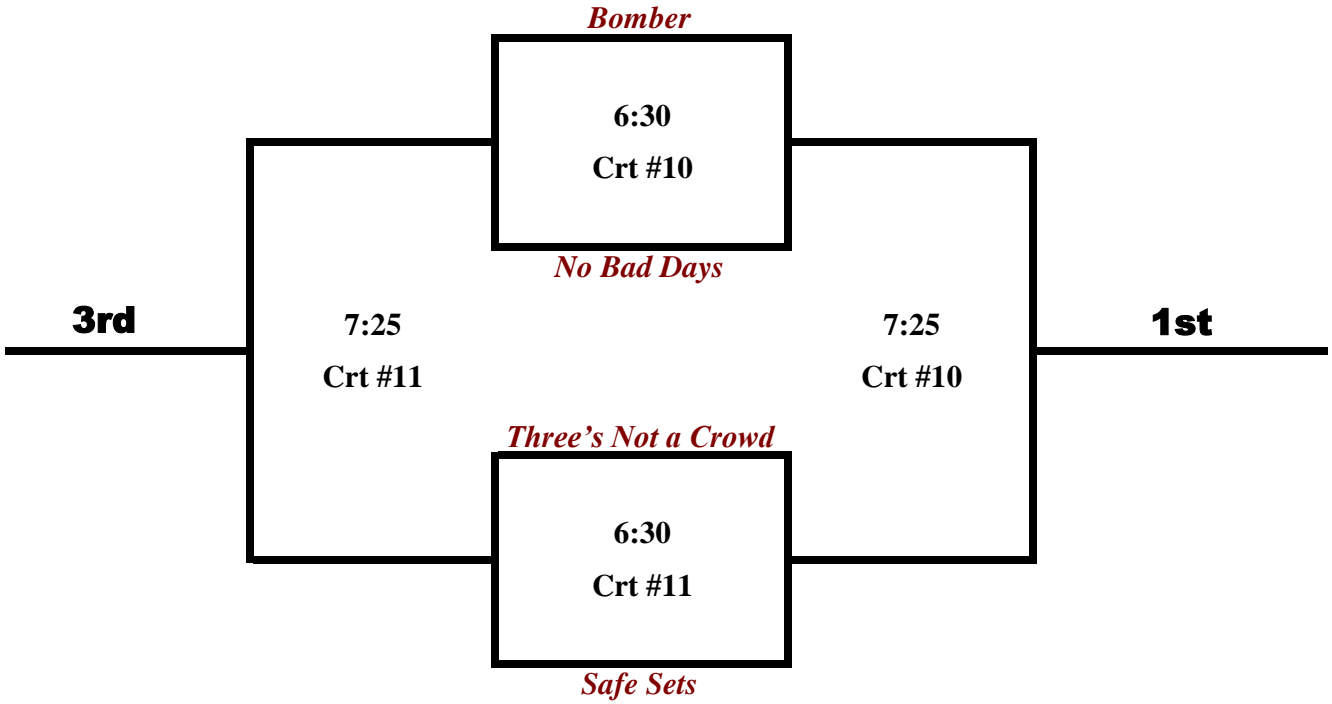

Co-ed Triples - Tier 1b

Sep-02

Co-ed Triples - Tier 2a

Sep-02

Matches are best of 3 (21,21,15 win by 2 - no cap) (55 minutes). If the buzzer goes before the match is finished then the 3rd game only counts if the point total is 8 or more, otherwise refer to +/- from the first two sets.

Co-ed Triples - Tier 2b

Sep-02

Co-ed Triples - Tier 3a

Sep-02

Matches are best of 3 (21,21,15 win by 2 - no cap) (55 minutes). If the buzzer goes before the match is finished then the 3rd game only counts if the point total is 8 or more, otherwise refer to +/- from the first two sets.