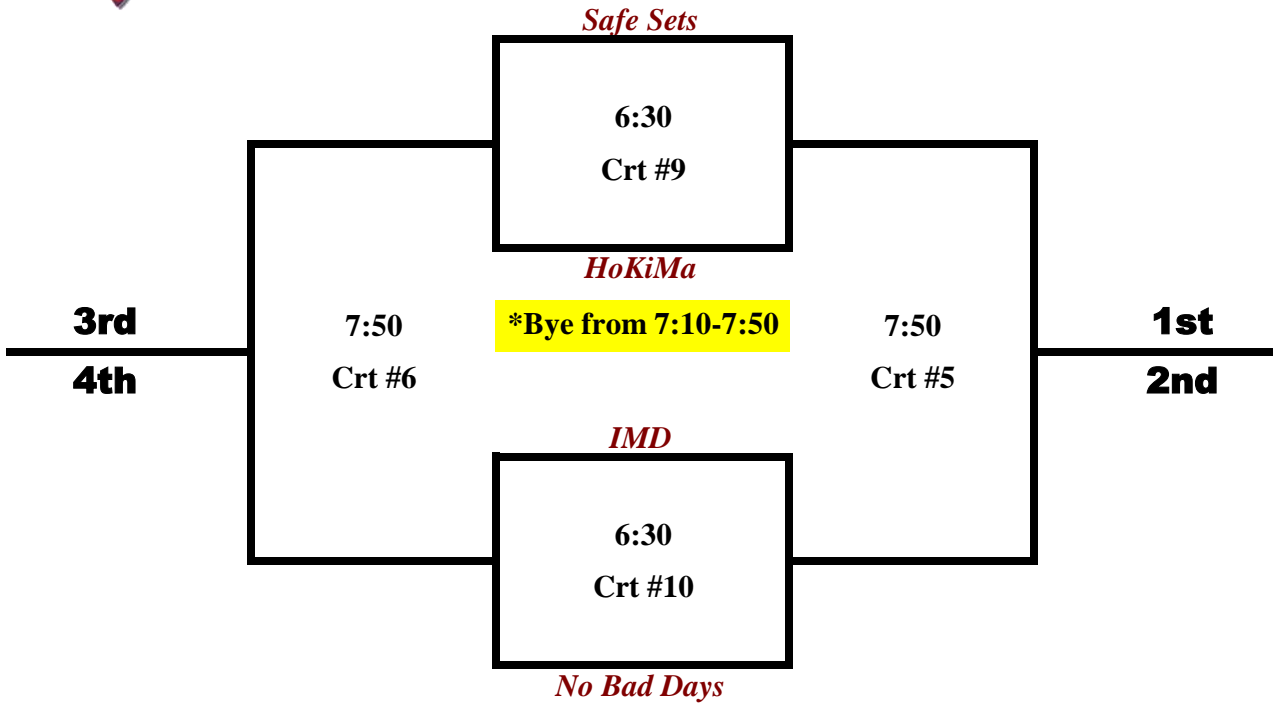

Co-ed Triples - Tier 1b

**Thursday
Aug-30**

Co-ed Triples - Tier 2a

**Thursday
Aug-30**

Matches are best of three (21,21,15 win by 2 - no cap) (40 minutes). Please take nets down afterwards
3rd game only counts if the point total is 8 or more at the buzzer, otherwise refer to +/- from the first two sets.

Co-ed Triples - Tier 2b

**Thursday
Aug-30**

Co-ed Triples - Tier 3a

**Thursday
Aug-30**

Matches are best of three (21,21,15 win by 2 - no cap) (40 minutes). Please take nets down afterwards
3rd game only counts if the point total is 8 or more at the buzzer, otherwise refer to +/- from the first two sets.

Co-ed Triples - Tier 3b

**Thursday
Aug-30**

Co-ed Triples - Tier 4a

**Thursday
Aug-30**

Matches are best of three (21,21,15 win by 2 - no cap) (40 minutes). Please take nets down afterwards
3rd game only counts if the point total is 8 or more at the buzzer, otherwise refer to +/- from the first two sets.

Co-ed Triples - Tier 4b

**Thursday
Aug-30**