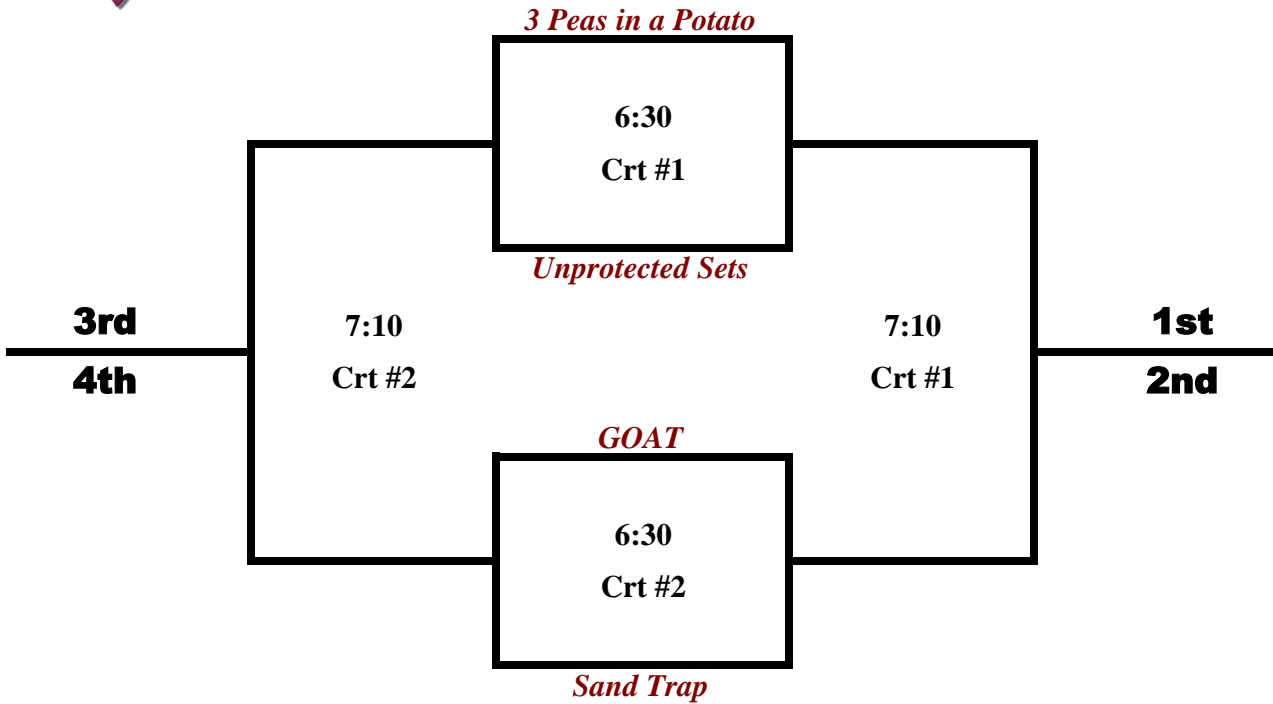

Co-ed Triples - Tier 1a

**Thursday
Aug-30**

Matches are best of three (21,21,15 win by 2 - no cap) (40 minutes). Please take nets down afterwards
 3rd game only counts if the point total is 8 or more at the buzzer, otherwise refer to +/- from the first two sets.

Co-ed Triples - Tier 1b

**Thursday
Aug-30**

Co-ed Triples - Tier 2a

**Thursday
Aug-30**

Matches are best of three (21,21,15 win by 2 - no cap) (40 minutes). Please take nets down afterwards
3rd game only counts if the point total is 8 or more at the buzzer, otherwise refer to +/- from the first two sets.

Co-ed Triples - Tier 2b

**Thursday
Aug-30**

Co-ed Triples - Tier 3a

**Thursday
Aug-30**

Matches are best of three (21,21,15 win by 2 - no cap) (40 minutes). Please take nets down afterwards
3rd game only counts if the point total is 8 or more at the buzzer, otherwise refer to +/- from the first two sets.