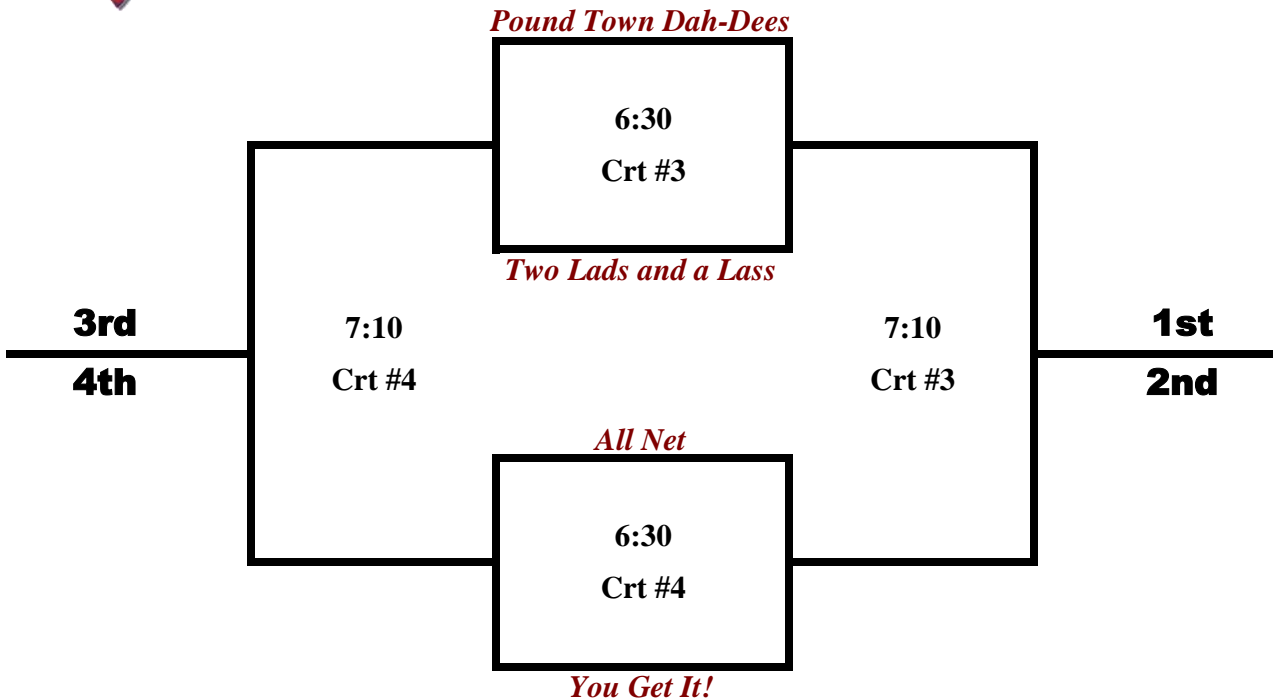

Co-ed Triples - Tier 1a

**Thursday
Aug-30**

Matches are best of three (21,21,15 win by 2 - no cap) (40 minutes). Please take nets down afterwards
 3rd game only counts if the point total is 8 or more at the buzzer, otherwise refer to +/- from the first two sets.

Co-ed Triples - Tier 1b

**Thursday
Aug-30**

Co-ed Triples - Tier 2a

**Thursday
Aug-30**

Matches are best of three (21,21,15 win by 2 - no cap) (40 minutes). Please take nets down afterwards
3rd game only counts if the point total is 8 or more at the buzzer, otherwise refer to +/- from the first two sets.

Co-ed Triples - Tier 2b

**Thursday
Aug-30**

Co-ed Triples - Tier 3a

**Thursday
Aug-30**

Matches are best of three (21,21,15 win by 2 - no cap) (40 minutes). Please take nets down afterwards
3rd game only counts if the point total is 8 or more at the buzzer, otherwise refer to +/- from the first two sets.

Co-ed Triples - Tier 3b

**Thursday
Aug-30**

Co-ed Triples - Tier 4a

**Thursday
Aug-30**

Matches are best of three (21,21,15 win by 2 - no cap) (40 minutes). Please take nets down afterwards
3rd game only counts if the point total is 8 or more at the buzzer, otherwise refer to +/- from the first two sets.