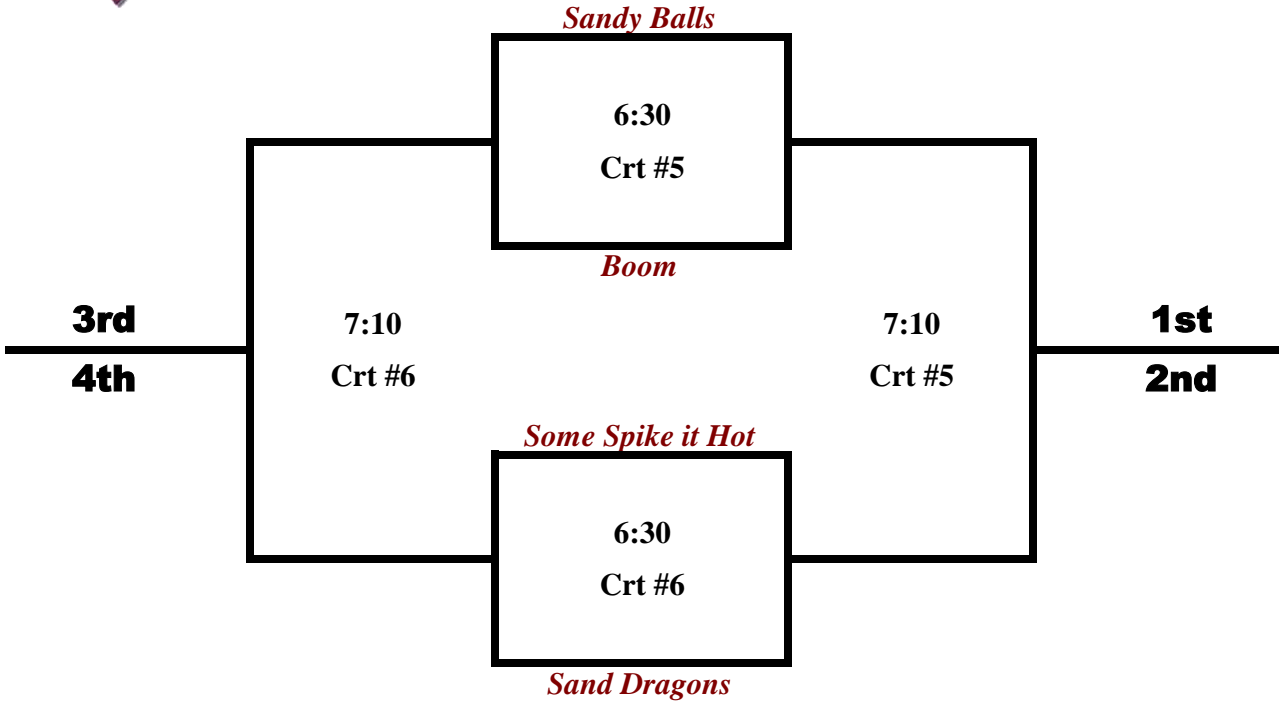

Co-ed Triples - Tier 1b

**Thursday
Aug-30**

Co-ed Triples - Tier 2a

**Thursday
Aug-30**

Matches are best of three (21,21,15 win by 2 - no cap) (40 minutes). Please take nets down afterwards
3rd game only counts if the point total is 8 or more at the buzzer, otherwise refer to +/- from the first two sets.

Co-ed Triples - Tier 2b

**Thursday
Aug-30**

Co-ed Triples - Tier 3a

**Thursday
Aug-30**

Matches are best of three (21,21,15 win by 2 - no cap) (40 minutes). Please take nets down afterwards
3rd game only counts if the point total is 8 or more at the buzzer, otherwise refer to +/- from the first two sets.

Co-ed Triples - Tier 3b

**Thursday
Aug-30**

Co-ed Triples - Tier 4a

**Thursday
Aug-30**

Matches are best of three (21,21,15 win by 2 - no cap) (40 minutes). Please take nets down afterwards
3rd game only counts if the point total is 8 or more at the buzzer, otherwise refer to +/- from the first two sets.