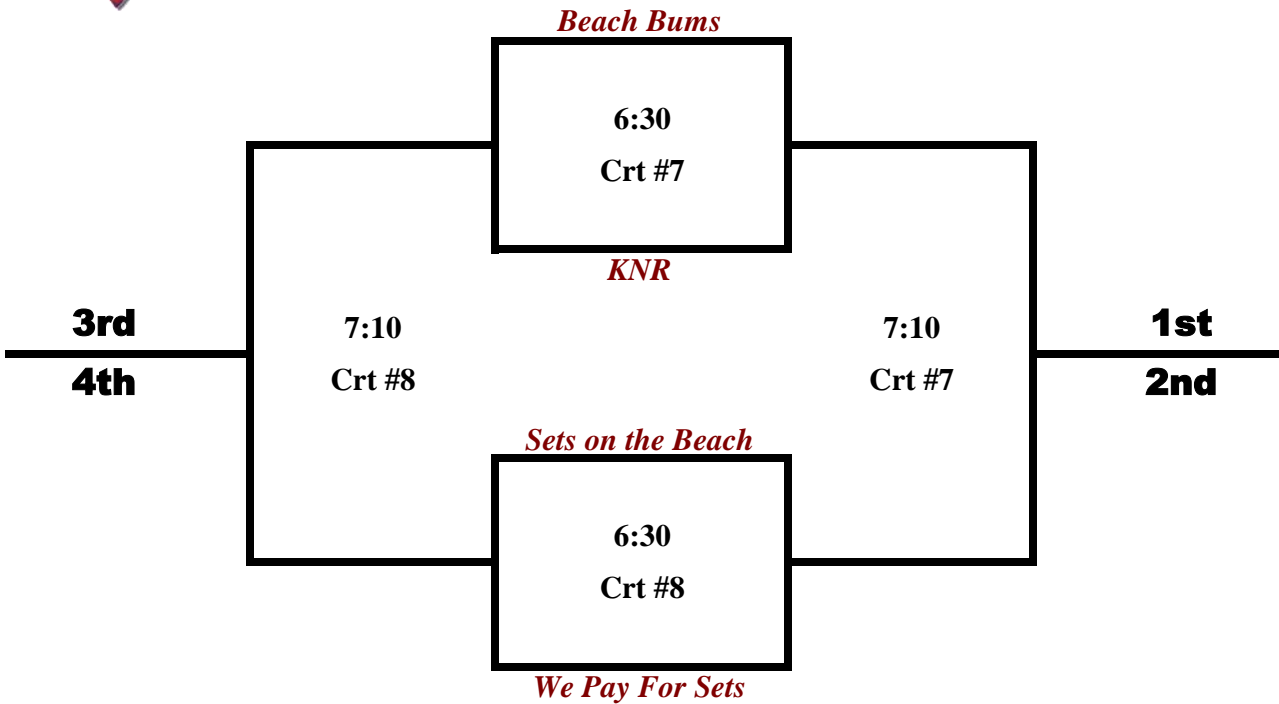

Co-ed Triples - Tier 1b

**Thursday
Aug-30**

Co-ed Triples - Tier 2a

**Thursday
Aug-30**

Matches are best of three (21,21,15 win by 2 - no cap) (40 minutes). Please take nets down afterwards
3rd game only counts if the point total is 8 or more at the buzzer, otherwise refer to +/- from the first two sets.

Co-ed Triples - Tier 2b

**Thursday
Aug-30**

Co-ed Triples - Tier 3a

**Thursday
Aug-30**

Matches are best of three (21,21,15 win by 2 - no cap) (40 minutes). Please take nets down afterwards
3rd game only counts if the point total is 8 or more at the buzzer, otherwise refer to +/- from the first two sets.

Co-ed Triples - Tier 3b

**Thursday
Aug-30**

Co-ed Triples - Tier 4a

**Thursday
Aug-30**

Matches are best of three (21,21,15 win by 2 - no cap) (40 minutes). Please take nets down afterwards
3rd game only counts if the point total is 8 or more at the buzzer, otherwise refer to +/- from the first two sets.