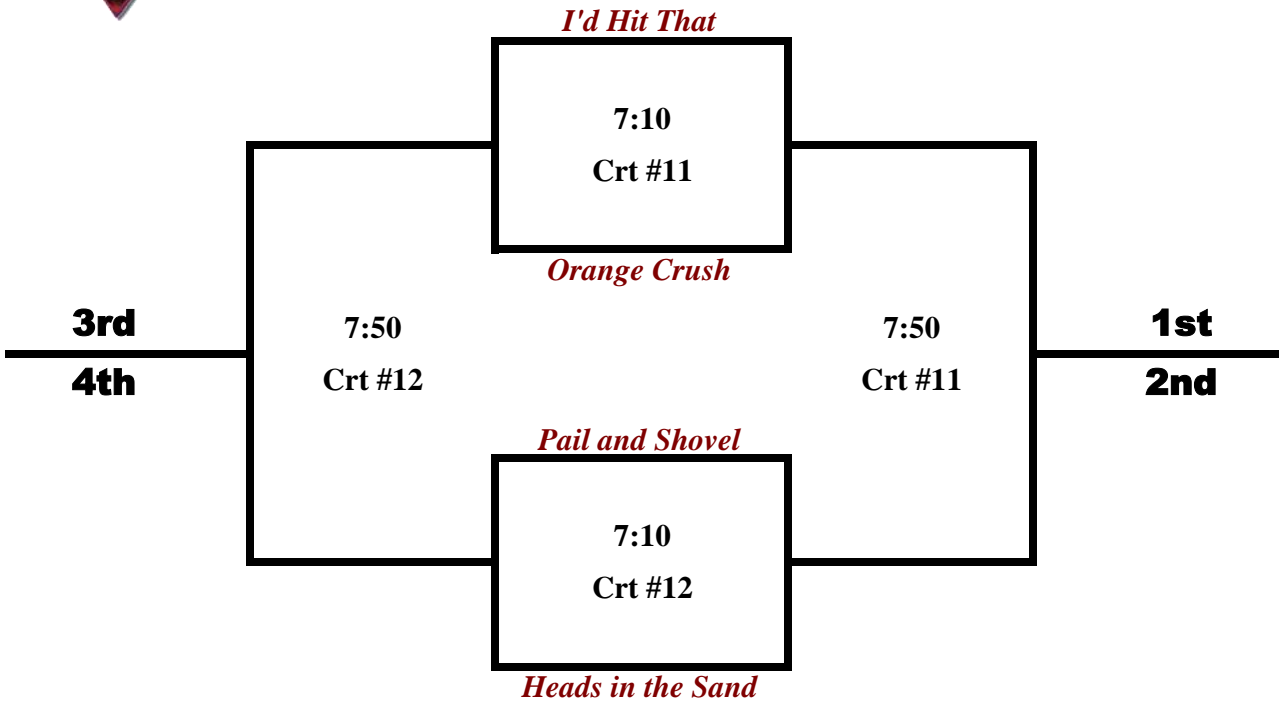

Co-ed Triples - Tier 1b

**Thursday
Aug-30**

Co-ed Triples - Tier 2a

**Thursday
Aug-30**

Matches are best of three (21,21,15 win by 2 - no cap) (40 minutes). Please take nets down afterwards
3rd game only counts if the point total is 8 or more at the buzzer, otherwise refer to +/- from the first two sets.

Co-ed Triples - Tier 2b

**Thursday
Aug-30**

Co-ed Triples - Tier 3a

**Thursday
Aug-30**

Matches are best of three (21,21,15 win by 2 - no cap) (40 minutes). Please take nets down afterwards
3rd game only counts if the point total is 8 or more at the buzzer, otherwise refer to +/- from the first two sets.

Co-ed Triples - Tier 3b

**Thursday
Aug-30**

Co-ed Triples - Tier 4a

**Thursday
Aug-30**

Matches are best of three (21,21,15 win by 2 - no cap) (40 minutes). Please take nets down afterwards
3rd game only counts if the point total is 8 or more at the buzzer, otherwise refer to +/- from the first two sets.