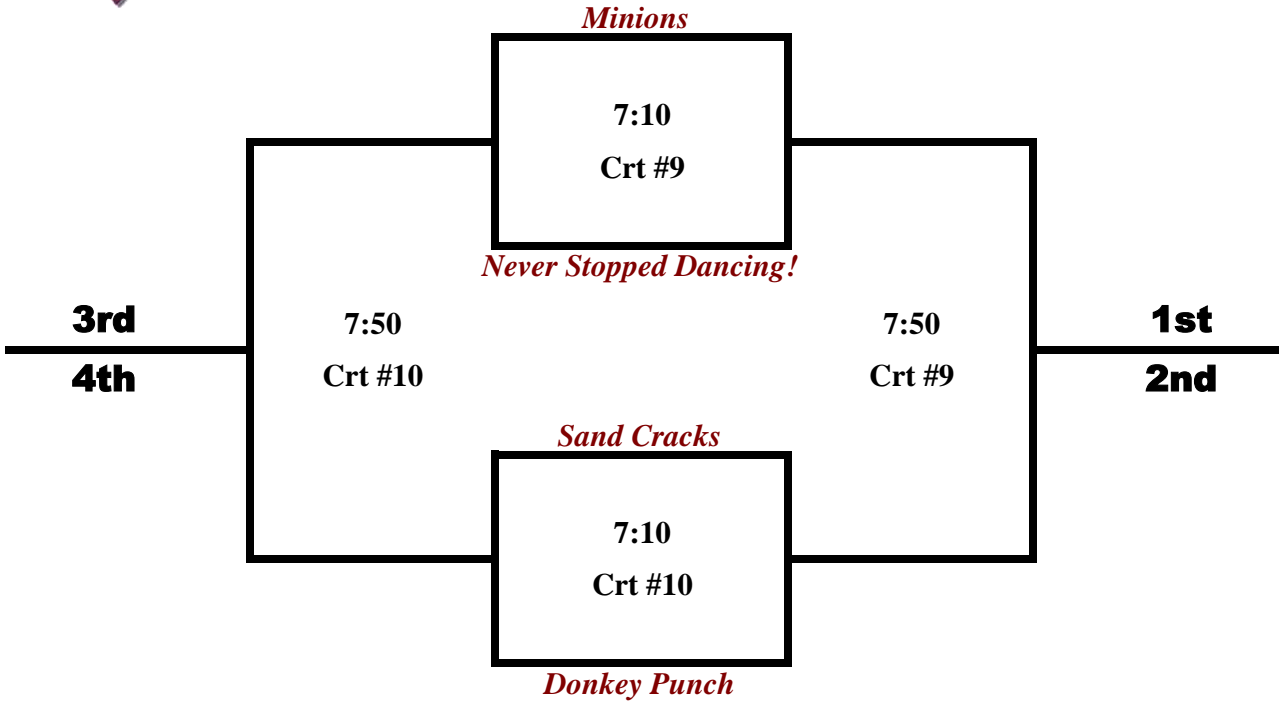

Co-ed Triples - Tier 1b

**Thursday
Aug-30**

Co-ed Triples - Tier 2a

**Thursday
Aug-30**

Matches are best of three (21,21,15 win by 2 - no cap) (40 minutes). Please take nets down afterwards
3rd game only counts if the point total is 8 or more at the buzzer, otherwise refer to +/- from the first two sets.

Co-ed Triples - Tier 2b

**Thursday
Aug-30**

Co-ed Triples - Tier 3a

**Thursday
Aug-30**

Matches are best of three (21,21,15 win by 2 - no cap) (40 minutes). Please take nets down afterwards
3rd game only counts if the point total is 8 or more at the buzzer, otherwise refer to +/- from the first two sets.

Co-ed Triples - Tier 3b

**Thursday
Aug-30**

Co-ed Triples - Tier 4a

**Thursday
Aug-30**

Matches are best of three (21,21,15 win by 2 - no cap) (40 minutes). Please take nets down afterwards
3rd game only counts if the point total is 8 or more at the buzzer, otherwise refer to +/- from the first two sets.