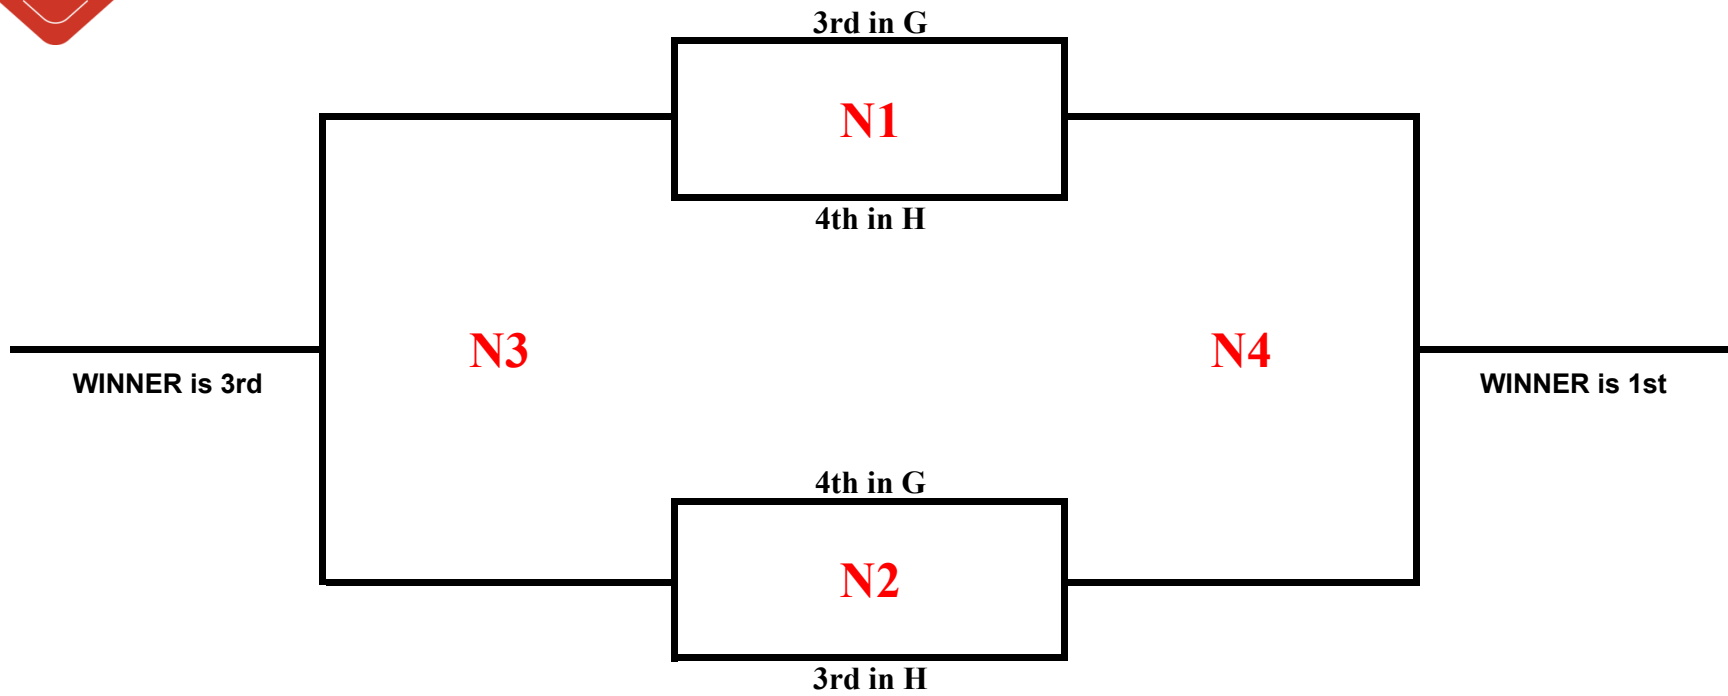

SANDBLASTER

Men's Tier 1a

*All playoff matches are best of 3 (21,21,15 capped)

SANDBLASTER

Men's Tier 1b

*All playoff matches are best of 3 (21,21,15 capped)

SANDBLASTER

Men's Tier 2

*All playoff matches are best of 3 (21,21,15 capped)

SANDBLASTER

Men's Tier 3

*All playoff matches are best of 3 (21,21,15 capped)