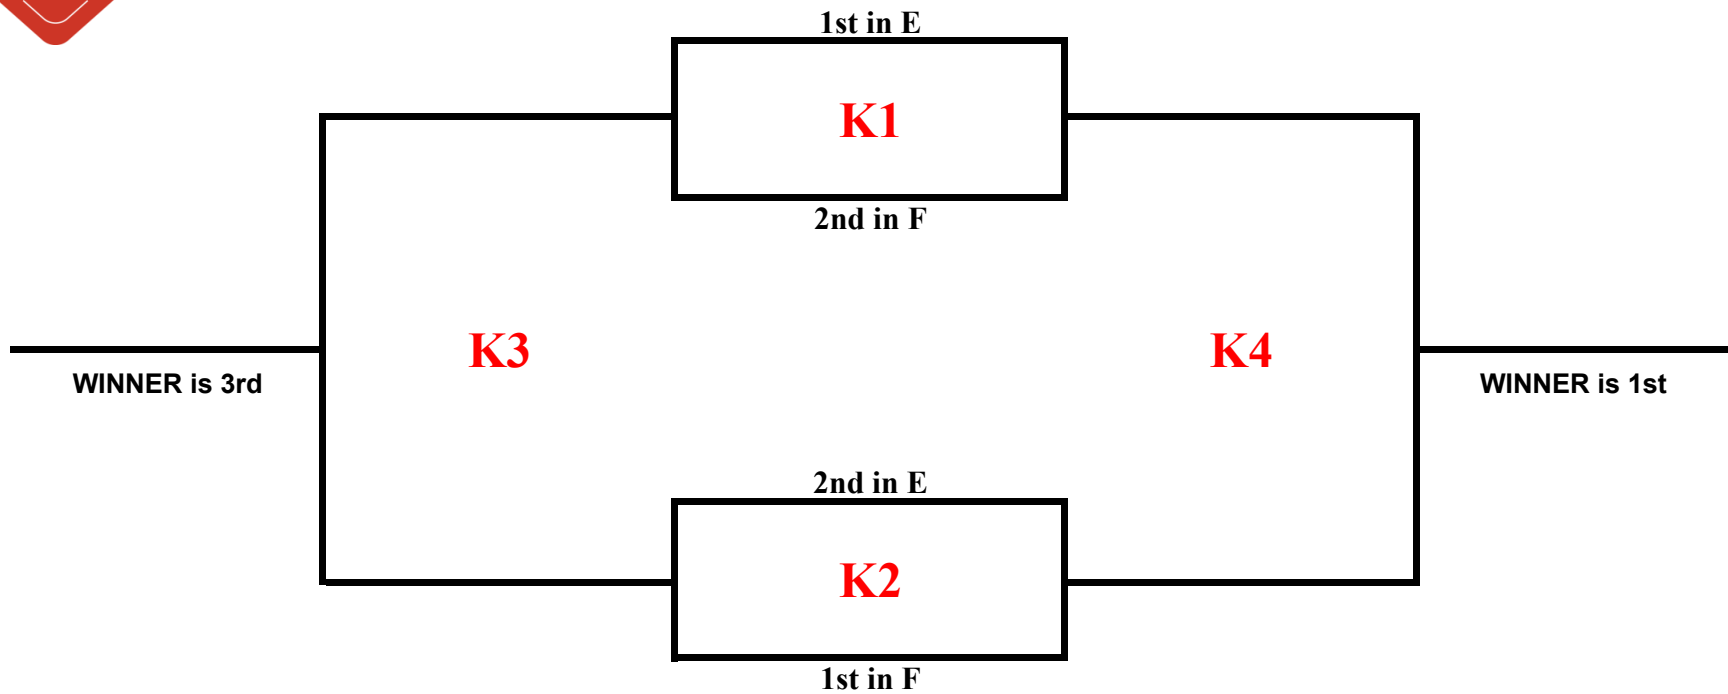

SANDBLASTER

Men's Tier 1a

*All playoff matches are best of 3 (21,21,15 capped)

SANDBLASTER

Men's Tier 1b

*All playoff matches are best of 3 (21,21,15 capped)

SANDBLASTER

Men's Tier 2

*All playoff matches are best of 3 (21,21,15 capped)

SANDBLASTER

Men's Tier 3

*All playoff matches are best of 3 (21,21,15 capped)