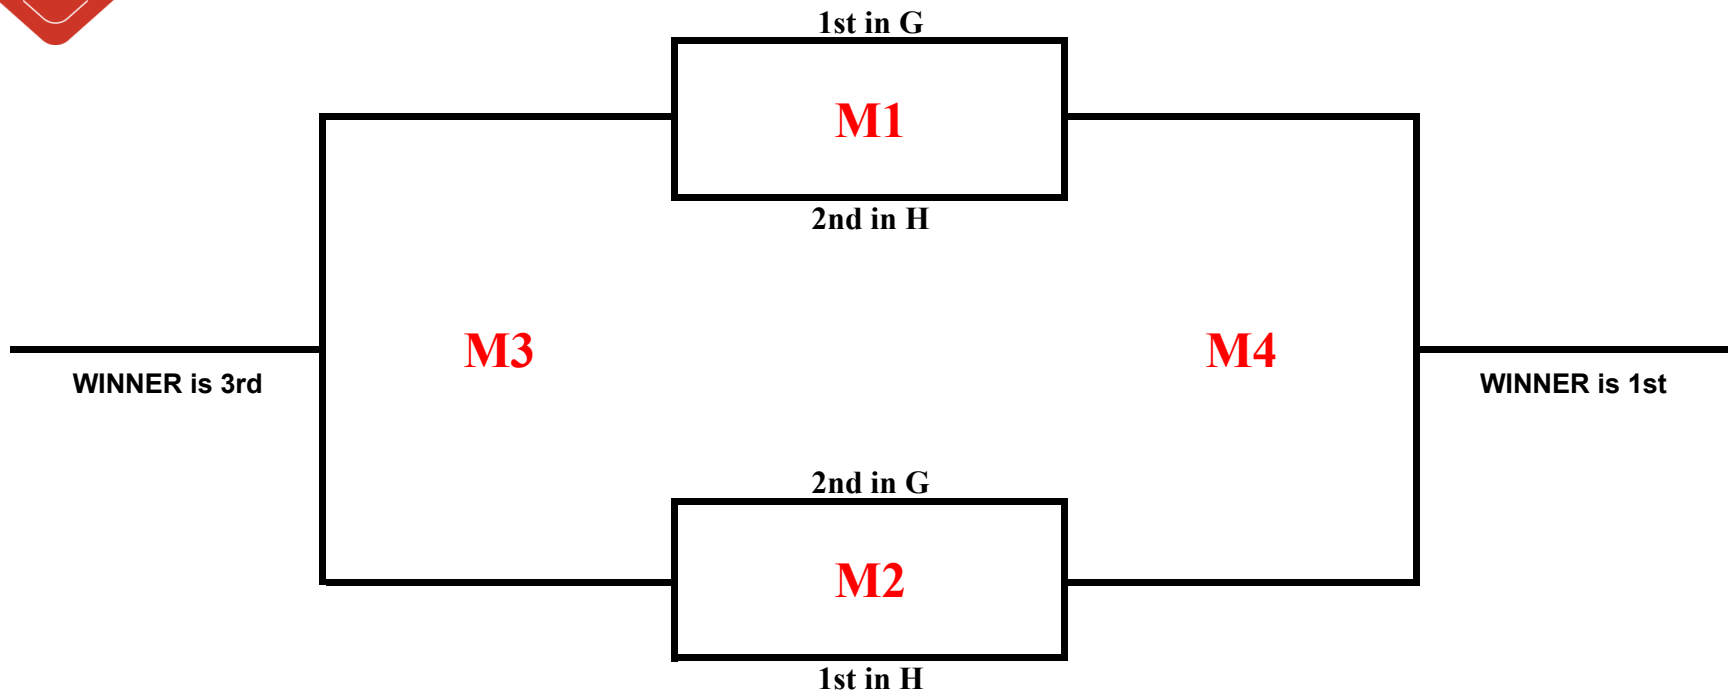

SANDBLASTER

Men's Tier 1a

*All playoff matches are best of 3 (21,21,15 capped)

SANDBLASTER

Men's Tier 1b

*All playoff matches are best of 3 (21,21,15 capped)

SANDBLASTER

Men's Tier 2

*All playoff matches are best of 3 (21,21,15 capped)

SANDBLASTER

Men's Tier 3

*All playoff matches are best of 3 (21,21,15 capped)