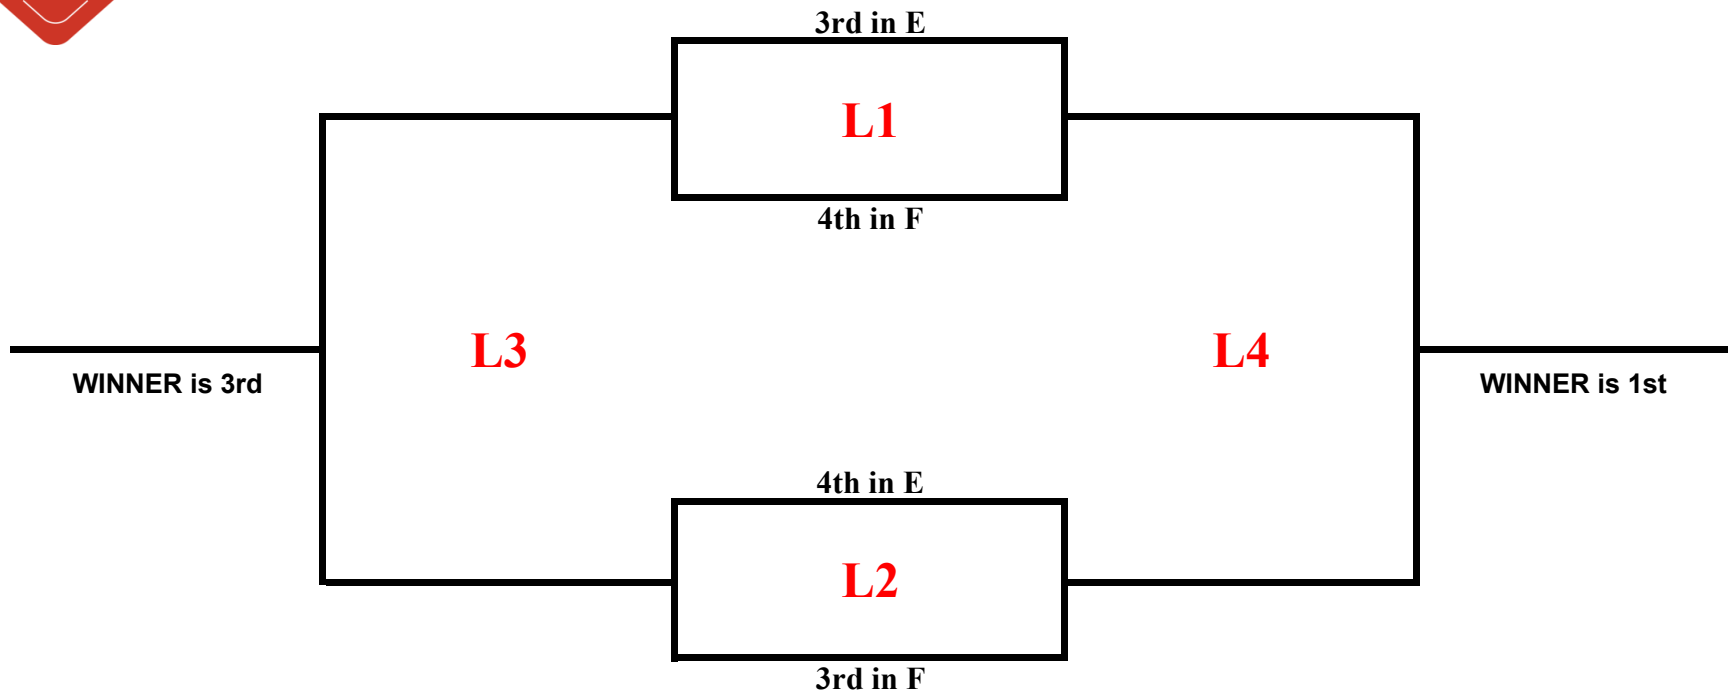

SANDBLASTER

Men's Tier 1a

*All playoff matches are best of 3 (21,21,15 capped)

SANDBLASTER

Men's Tier 1b

*All playoff matches are best of 3 (21,21,15 capped)

SANDBLASTER

Men's Tier 2

*All playoff matches are best of 3 (21,21,15 capped)

SANDBLASTER

Men's Tier 3

*All playoff matches are best of 3 (21,21,15 capped)