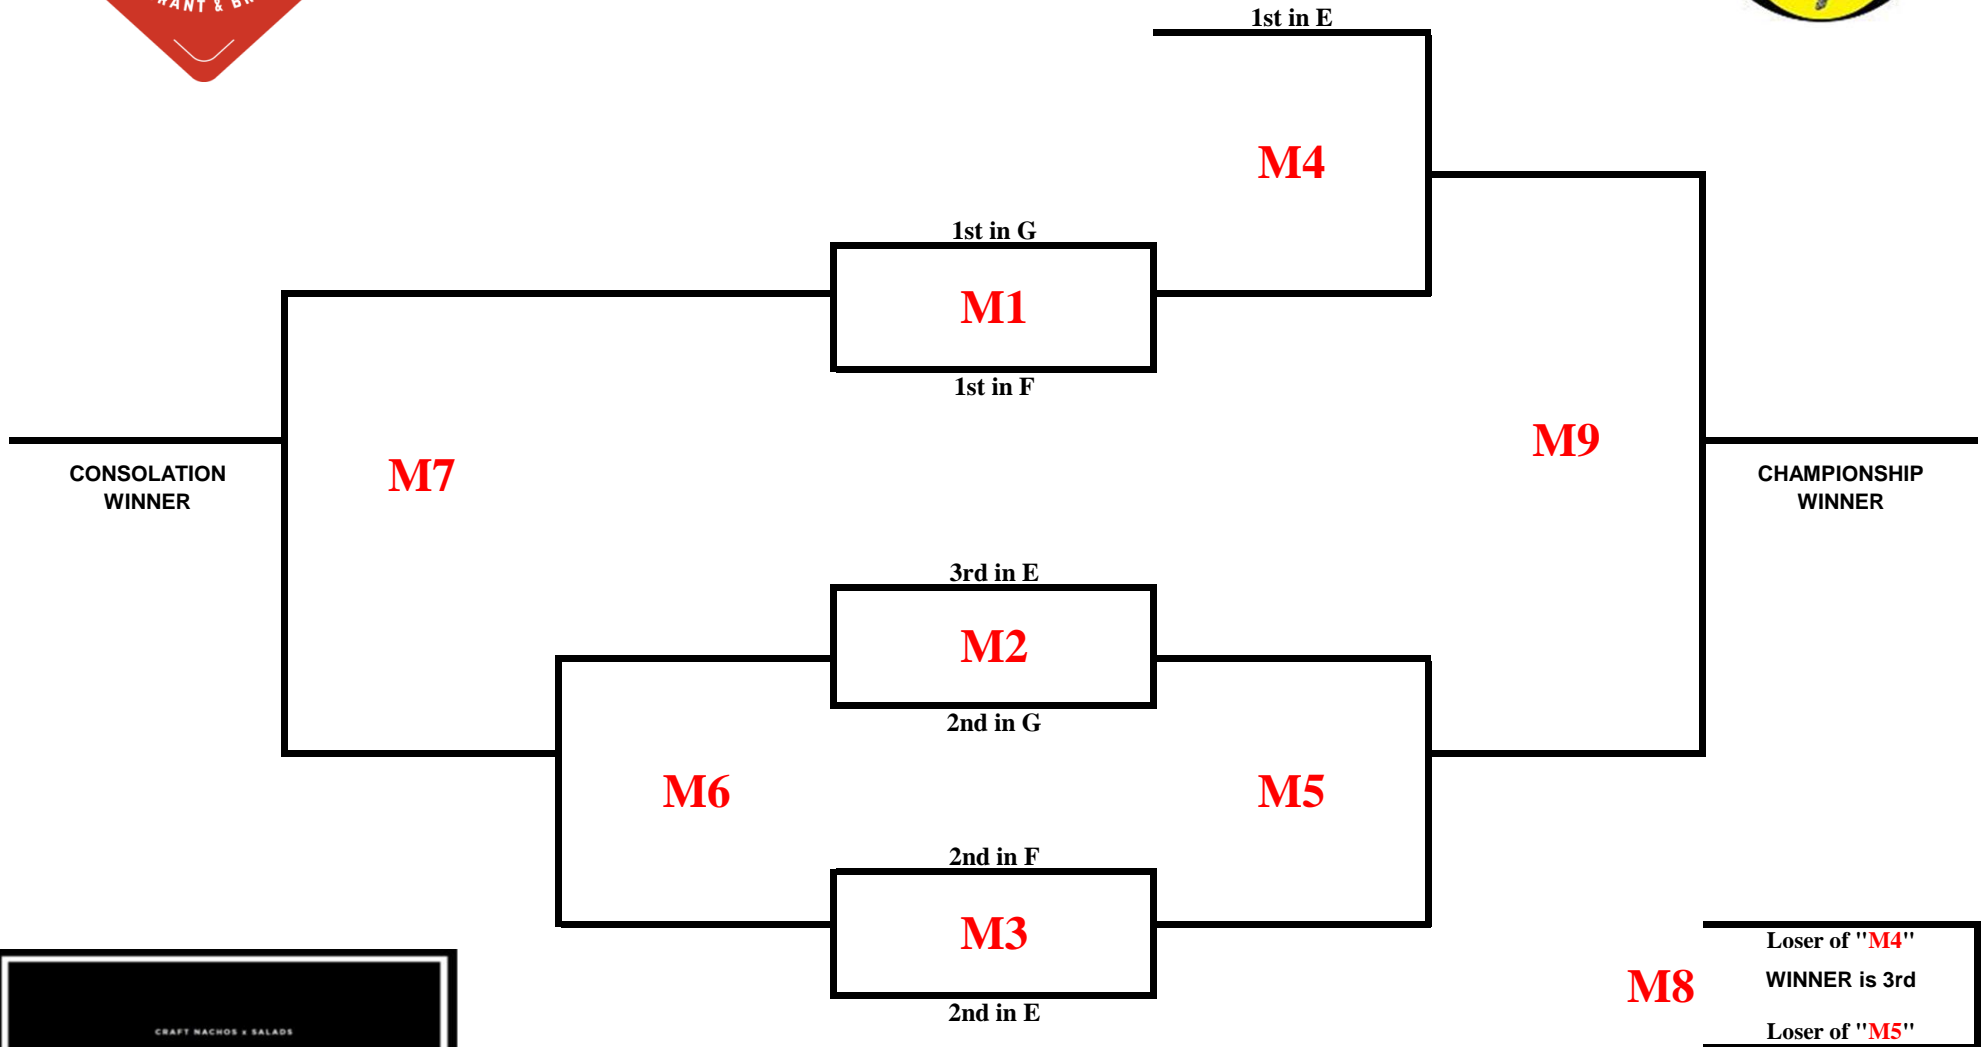

SANDBLASTER

Men's Tier 1

*Playoff matches are best of 3 (21,21,15) win by 2 but capped at 23,23,17

SANDBLASTER

Men's Tier 2

*Playoff matches are best of 3 (21,21,15) win by 2 but capped at 23,23,17