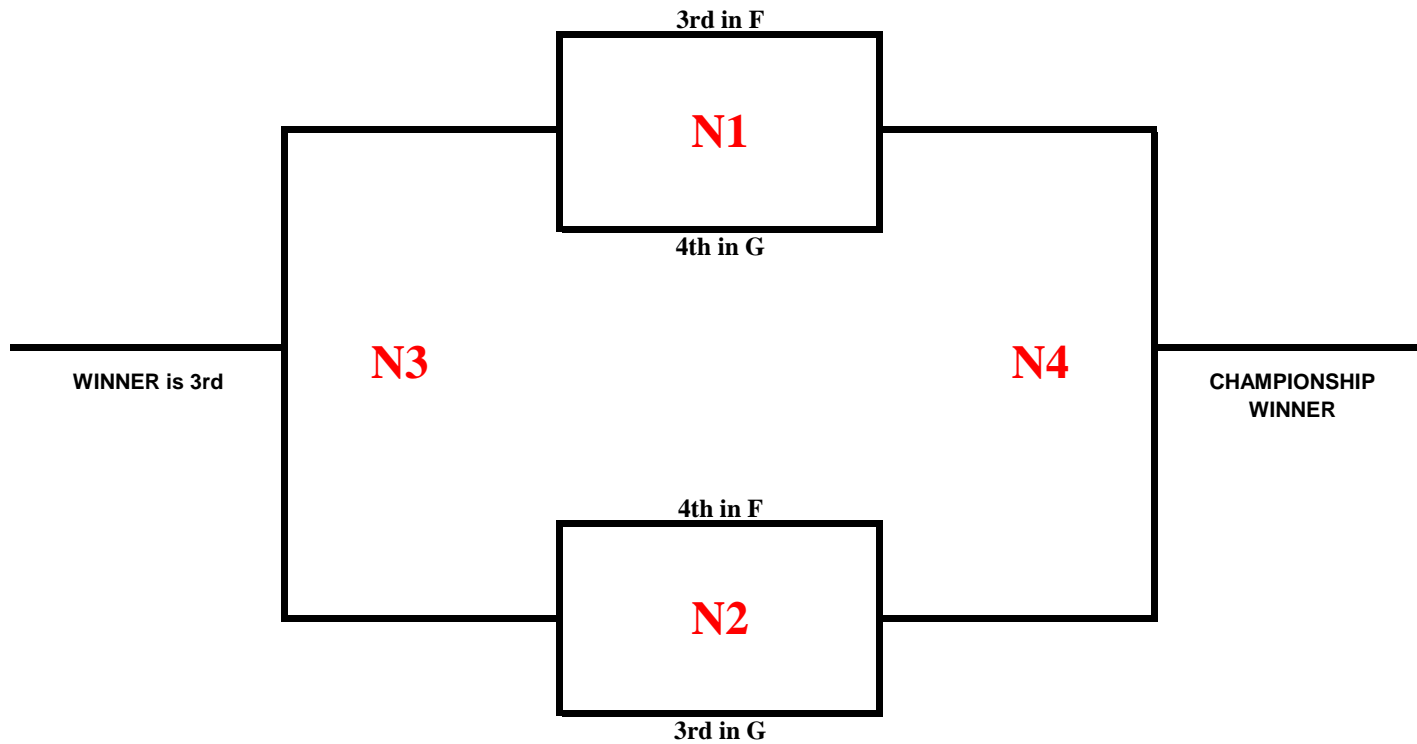

SANDBLASTER

Men's Tier 1

*Playoff matches are best of 3 (21,21,15) win by 2 but capped at 23,23,17

SANDBLASTER

Men's Tier 2

*Playoff matches are best of 3 (21,21,15) win by 2 but capped at 23,23,17