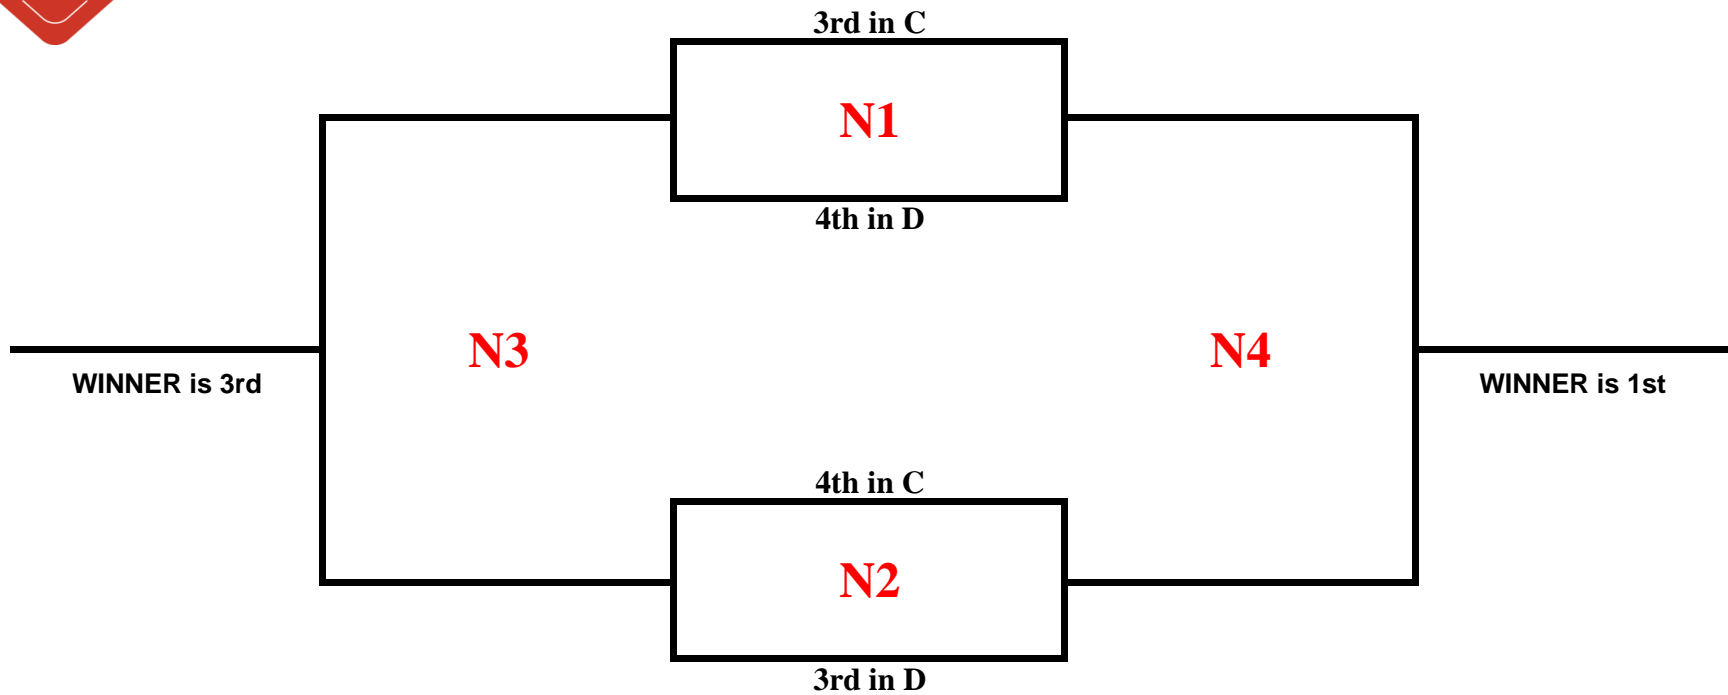

SANDBLASTER

Men's Tier 2

*All playoff matches are best of 3 (21,21,15 capped)

SANDBLASTER

Men's Tier 3

*All playoff matches are best of 3 (21,21,15 capped)