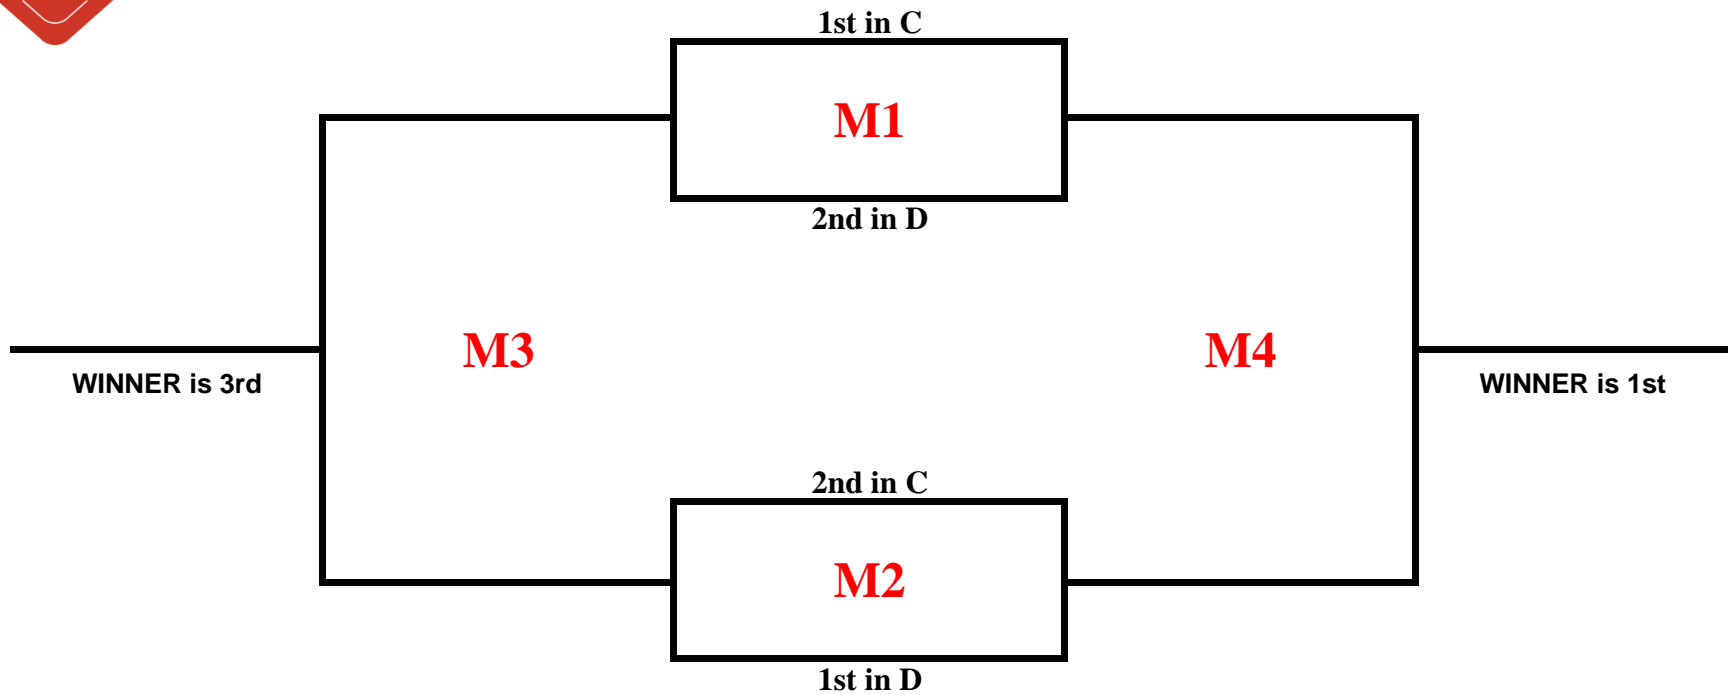

SANDBLASTER

Men's Tier 2

*All playoff matches are best of 3 (21,21,15 capped)

SANDBLASTER

Men's Tier 3

*All playoff matches are best of 3 (21,21,15 capped)