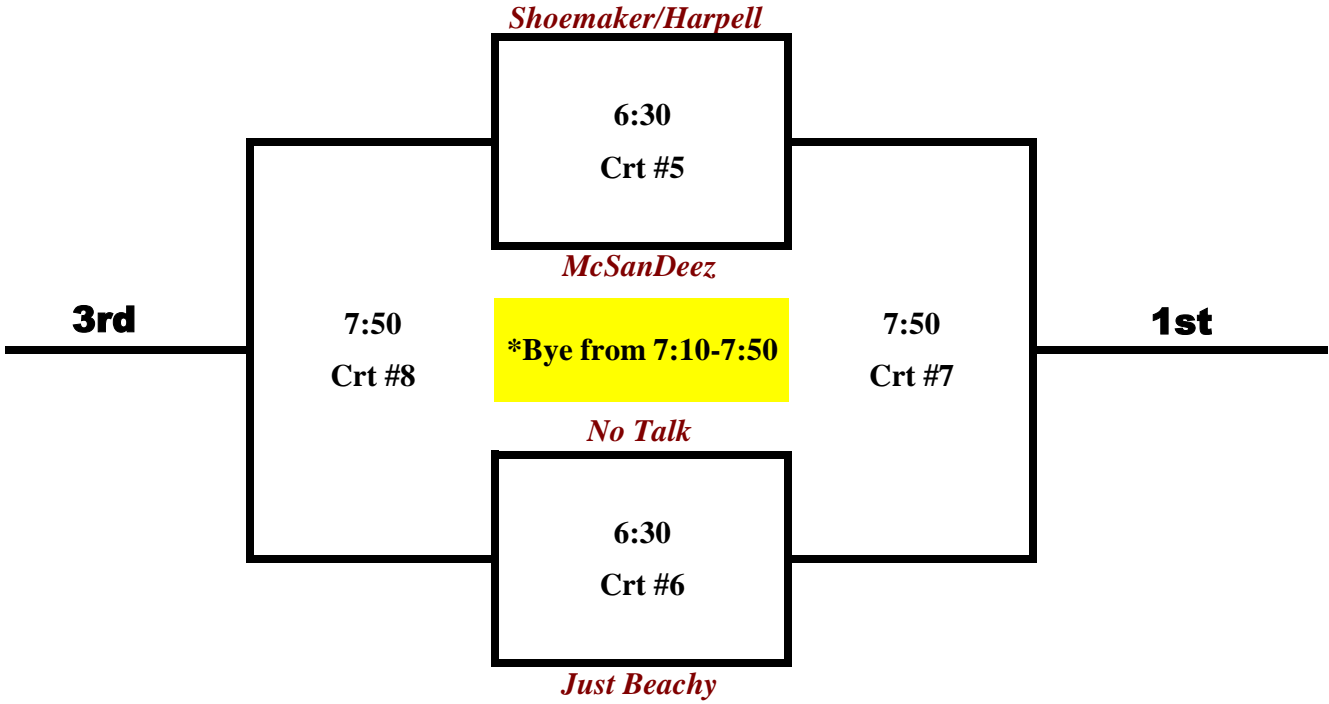

Co-ed 2's - Tier 1b

Co-ed 2's - Tier 2a

Aug-28

Matches are best of 3 (21,21,15 win by 2 - no cap) (40 minutes). If the buzzer goes before the match is finished then the 3rd game only counts if the point total is 8 or more, otherwise refer to +/- from the first two sets.

Co-ed 2's - Tier 2b

Co-ed 2's - Tier 3a

Aug-28

Matches are best of 3 (21,21,15 win by 2 - no cap) (40 minutes). If the buzzer goes before the match is finished then the 3rd game only counts if the point total is 8 or more, otherwise refer to +/- from the first two sets.