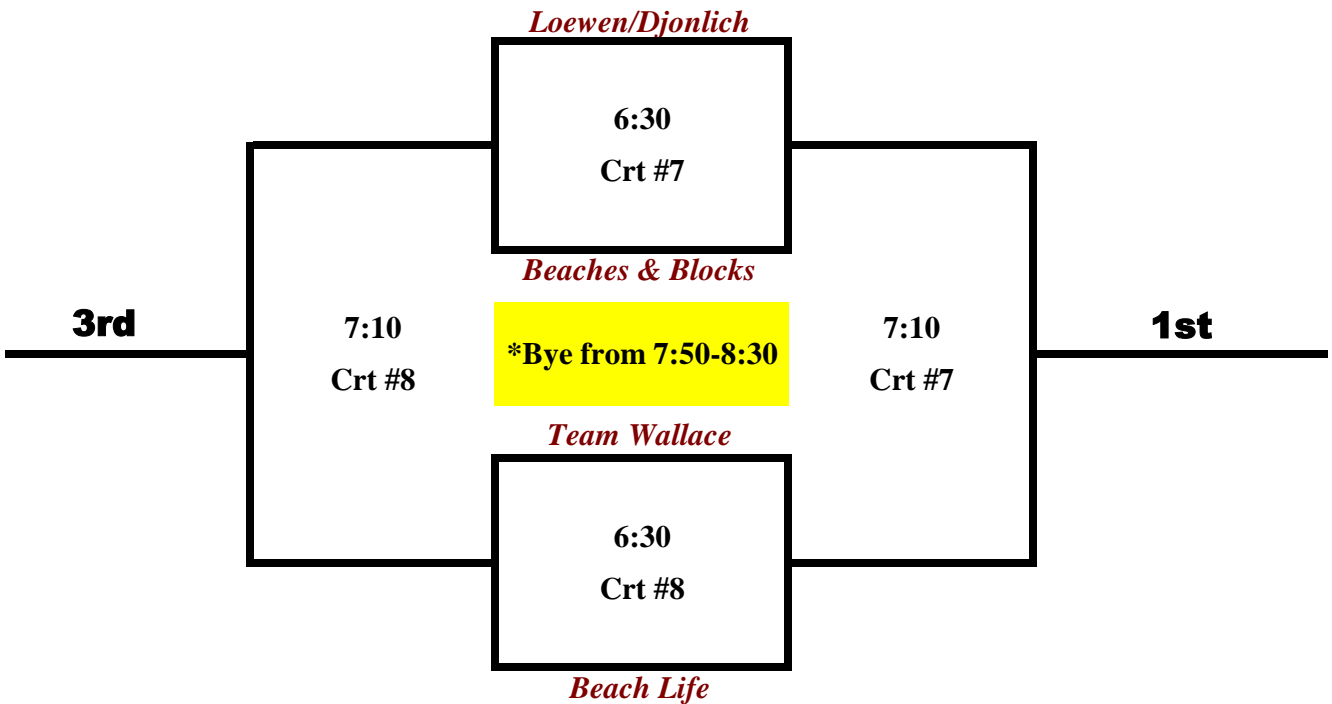

Co-ed 2's - Tier 1b

Co-ed 2's - Tier 2a

Aug-28

Matches are best of 3 (21,21,15 win by 2 - no cap) (40 minutes). If the buzzer goes before the match is finished then the 3rd game only counts if the point total is 8 or more, otherwise refer to +/- from the first two sets.

Co-ed 2's - Tier 2b

Co-ed 2's - Tier 3a

Aug-28

Matches are best of 3 (21,21,15 win by 2 - no cap) (40 minutes). If the buzzer goes before the match is finished then the 3rd game only counts if the point total is 8 or more, otherwise refer to +/- from the first two sets.