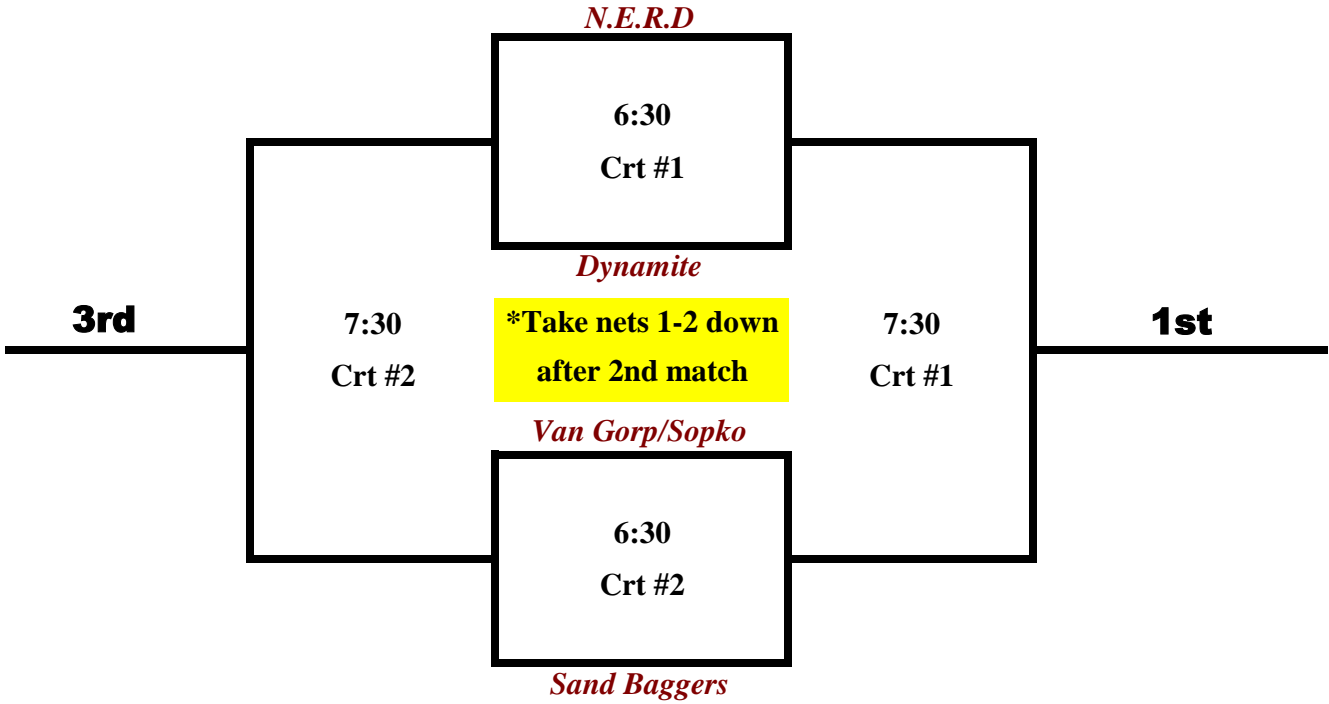

Co-ed 2's - Tier 1a

Aug-28

Matches are best of 3 (21,21,15 win by 2 - no cap) (Tier 1 matches will be 60 minutes - ignore buzzer)
 3rd game only counts if the point total is 8 or more, otherwise refer to +/- from the first two sets.

Co-ed 2's - Tier 1b

Co-ed 2's - Tier 2a

Aug-28

Matches are best of 3 (21,21,15 win by 2 - no cap) (40 minutes). If the buzzer goes before the match is finished then the 3rd game only counts if the point total is 8 or more, otherwise refer to +/- from the first two sets.

Co-ed 2's - Tier 2b

Co-ed 2's - Tier 3a

Aug-28

Matches are best of 3 (21,21,15 win by 2 - no cap) (40 minutes). If the buzzer goes before the match is finished then the 3rd game only counts if the point total is 8 or more, otherwise refer to +/- from the first two sets.