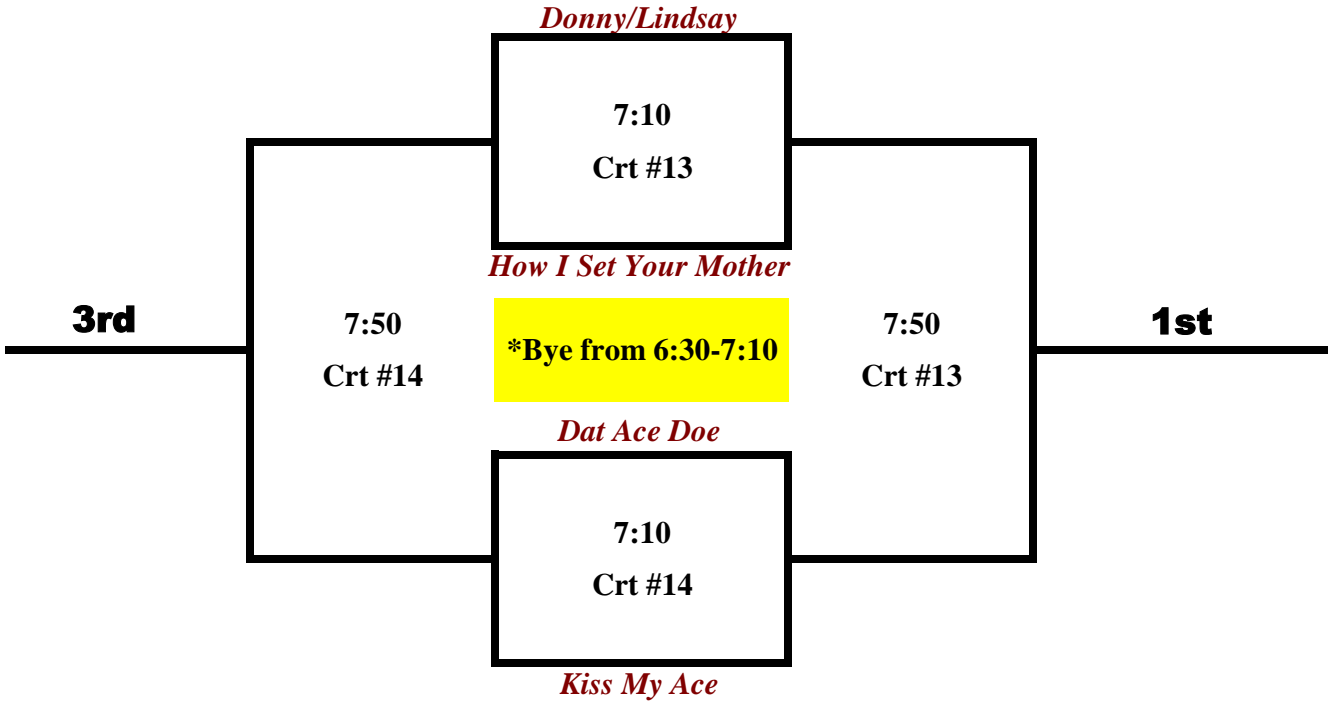

Co-ed 2's - Tier 5a

Aug-28