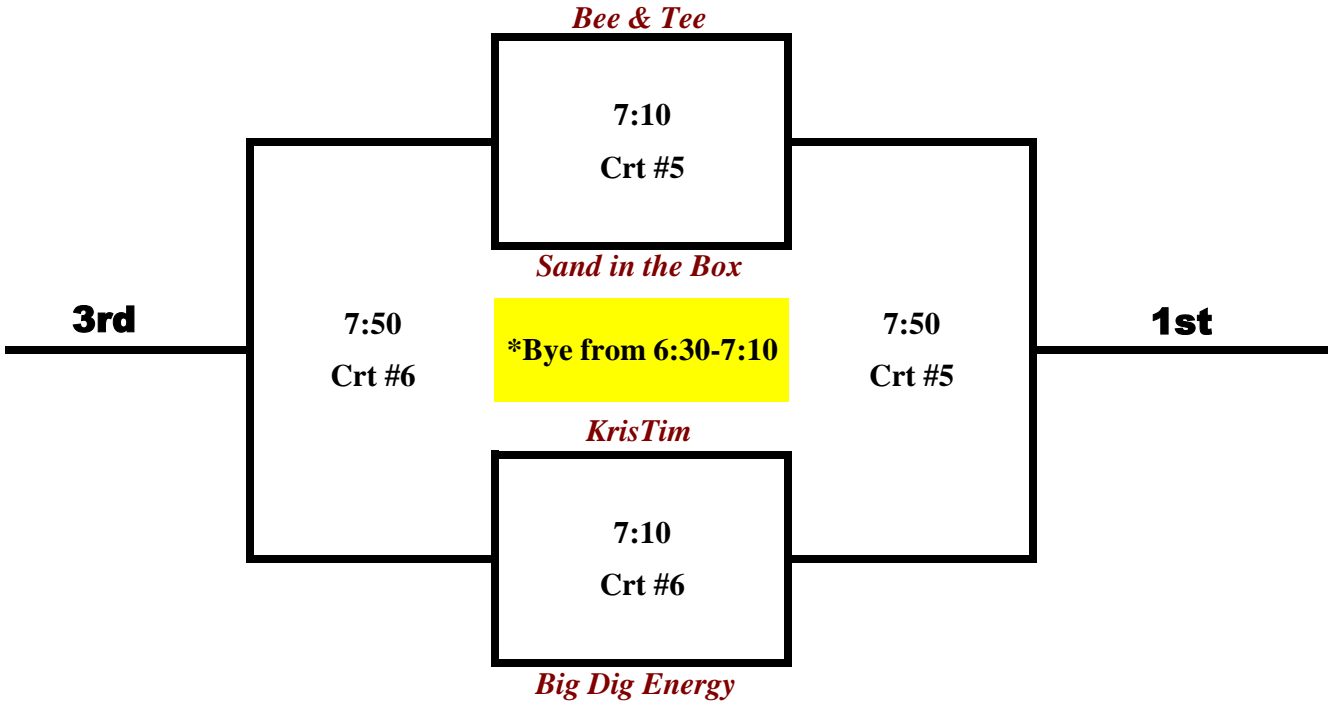

Co-ed 2's - Tier 1a

Aug-28

Matches are best of 3 (21,21,15 win by 2 - no cap) (Tier 1 matches will be 60 minutes - ignore buzzer)
 3rd game only counts if the point total is 8 or more, otherwise refer to +/- from the first two sets.

Co-ed 2's - Tier 1b

Co-ed 2's - Tier 2a

Aug-28

Matches are best of 3 (21,21,15 win by 2 - no cap) (40 minutes). If the buzzer goes before the match is finished then the 3rd game only counts if the point total is 8 or more, otherwise refer to +/- from the first two sets.

Co-ed 2's - Tier 2b

Co-ed 2's - Tier 3a

Aug-28

Matches are best of 3 (21,21,15 win by 2 - no cap) (40 minutes). If the buzzer goes before the match is finished then the 3rd game only counts if the point total is 8 or more, otherwise refer to +/- from the first two sets.