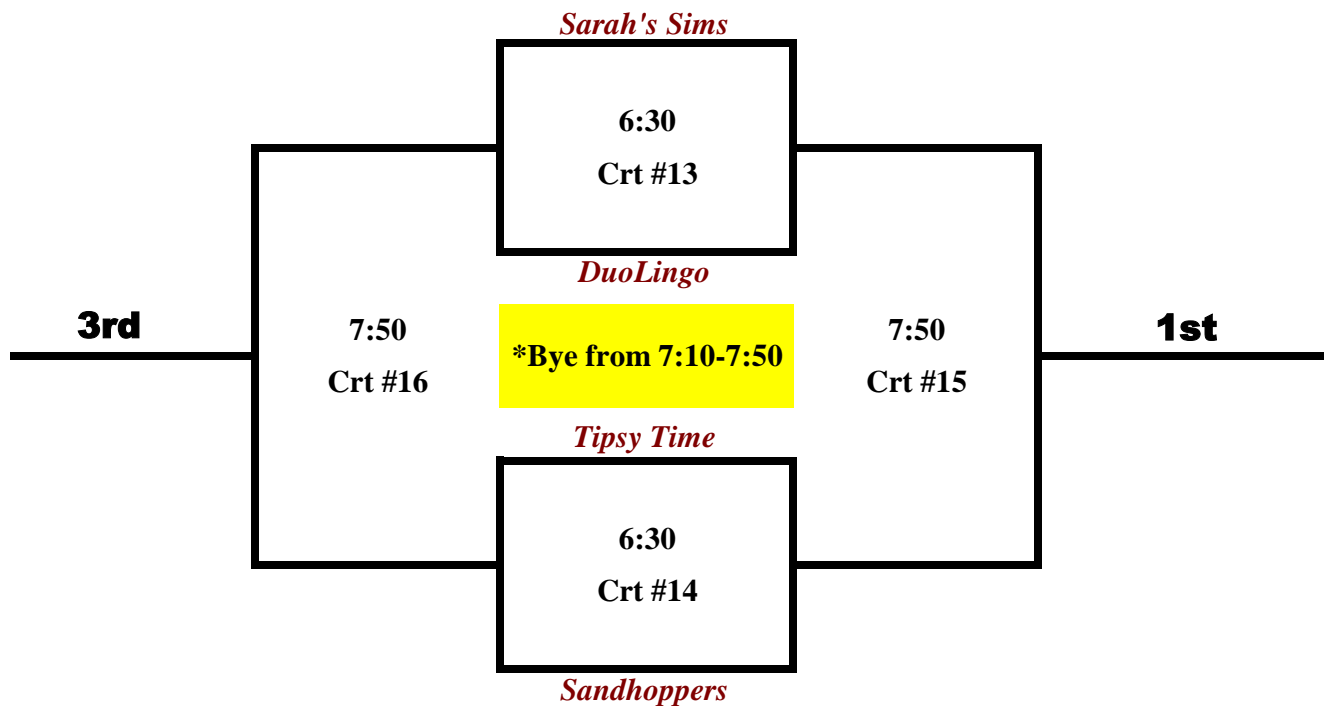

Co-ed 2's - Tier 7

Aug-28

Matches are best of 3 (21,21,15 win by 2 - no cap) (40 minutes). If the buzzer goes before the match is finished then the 3rd game only counts if the point total is 8 or more, otherwise refer to +/- from the first two sets.