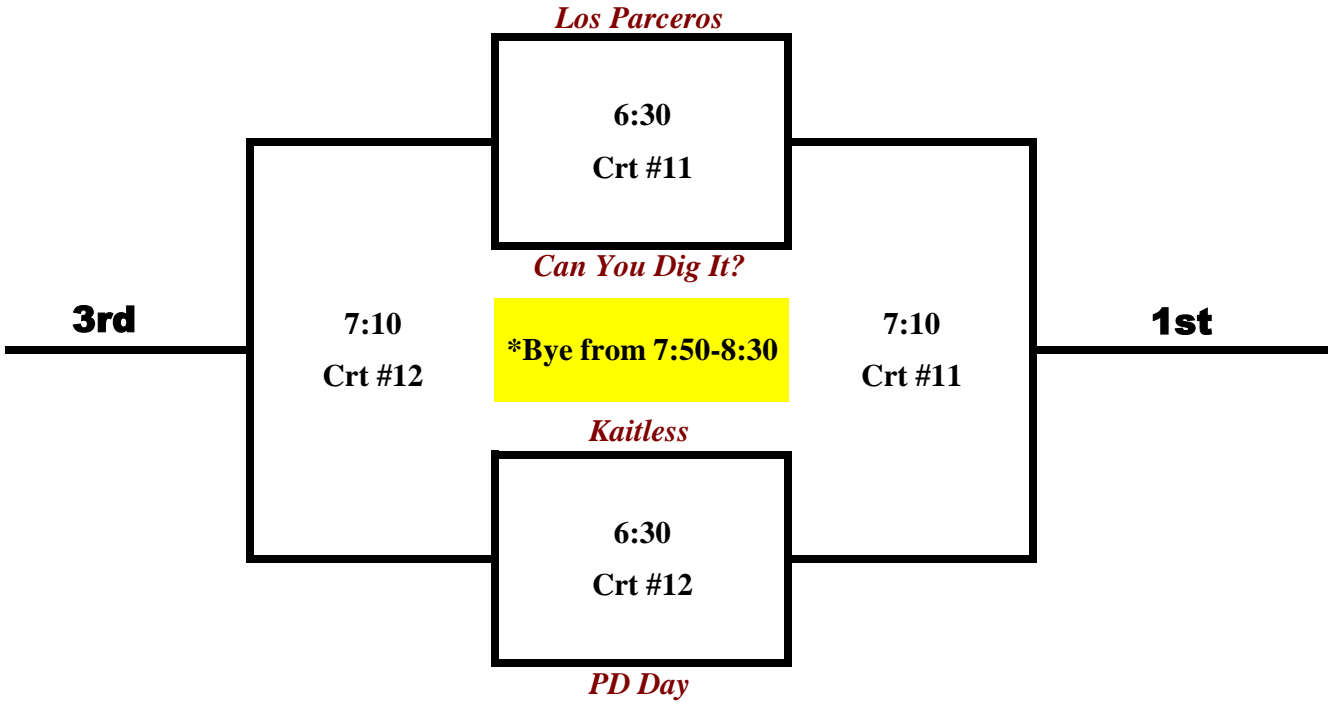

Co-ed 2's - Tier 2b

Co-ed 2's - Tier 3a

Aug-28

Matches are best of 3 (21,21,15 win by 2 - no cap) (40 minutes). If the buzzer goes before the match is finished then the 3rd game only counts if the point total is 8 or more, otherwise refer to +/- from the first two sets.

Co-ed 2's - Tier 3b

Co-ed 2's - Tier 4a

Aug-28

Matches are best of 3 (21,21,15 win by 2 - no cap) (40 minutes). If the buzzer goes before the match is finished then the 3rd game only counts if the point total is 8 or more, otherwise refer to +/- from the first two sets.