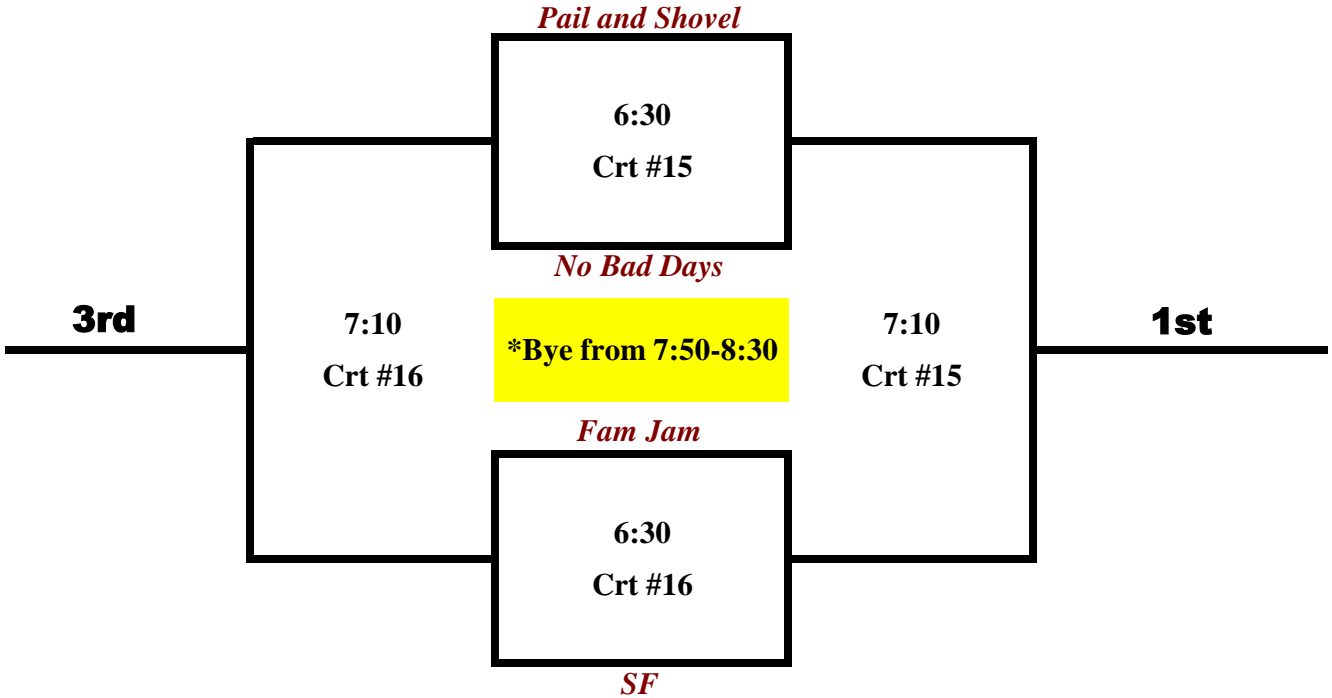

Co-ed 2's - Tier 5b