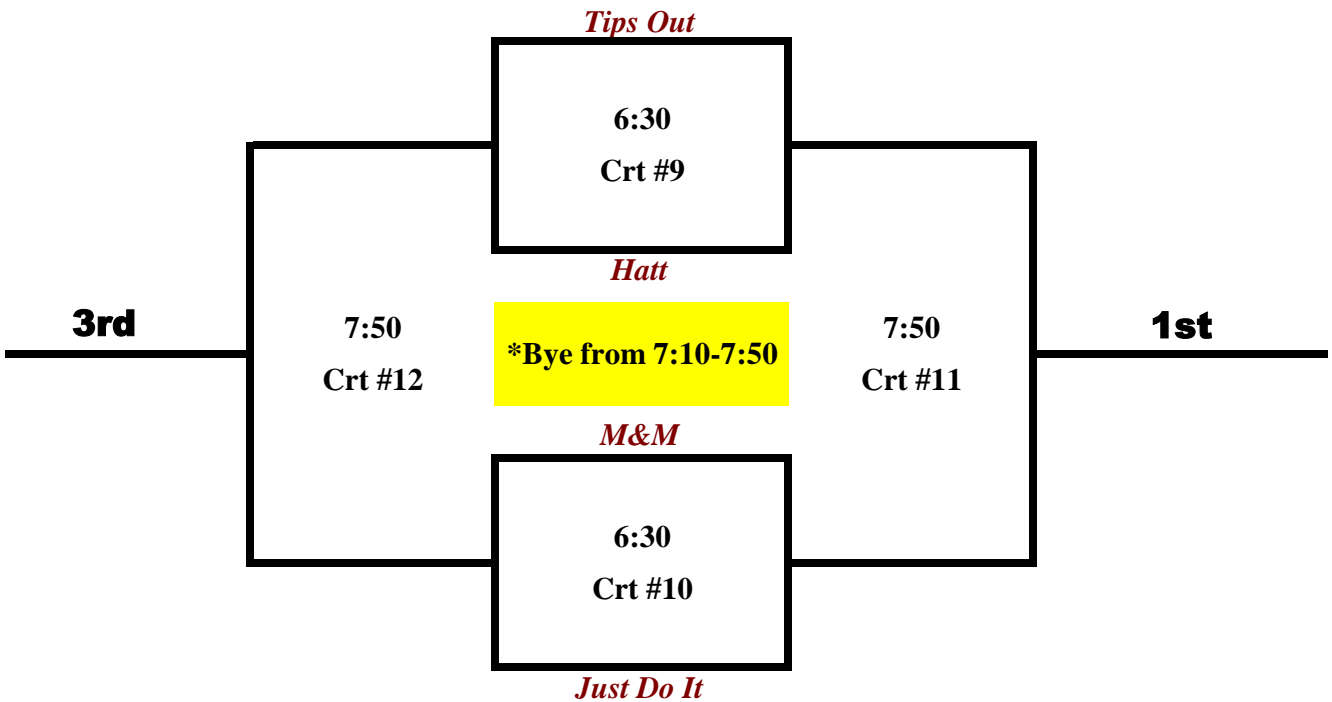

Co-ed 2's - Tier 4b