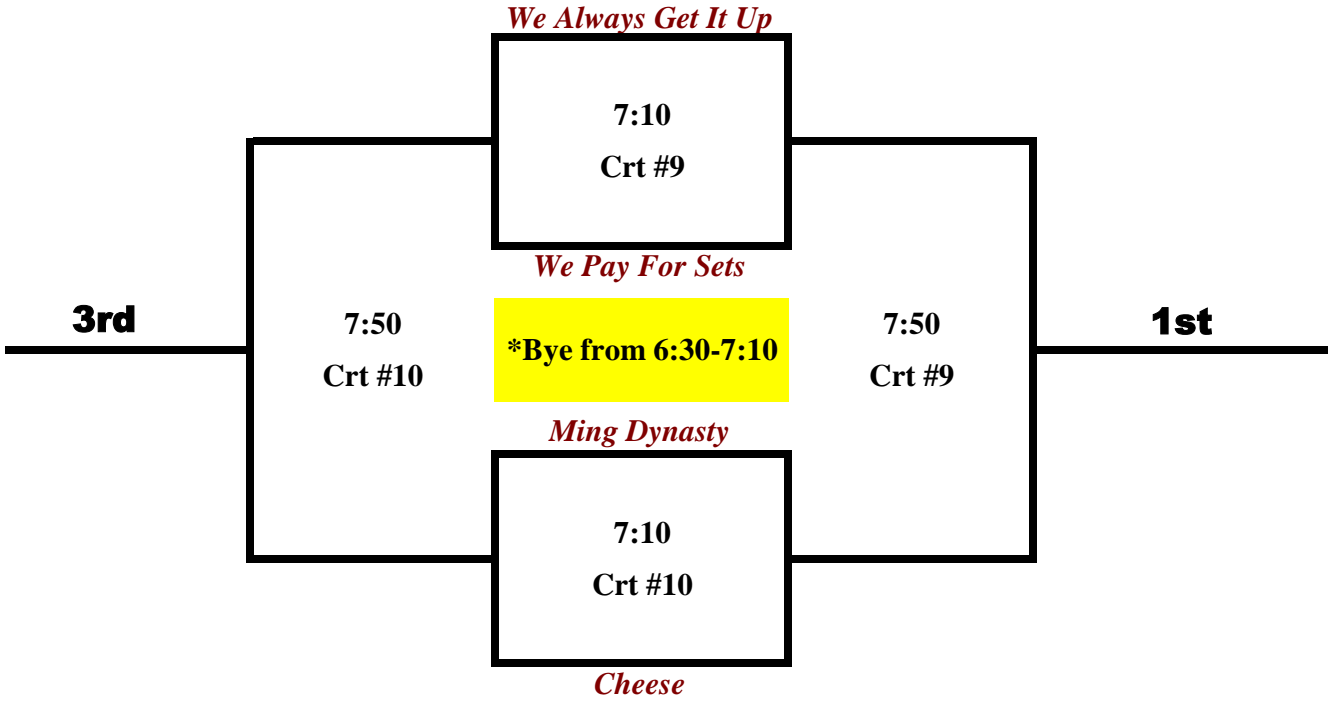

Co-ed 2's - Tier 2b

Co-ed 2's - Tier 3a

Aug-28

Matches are best of 3 (21,21,15 win by 2 - no cap) (40 minutes). If the buzzer goes before the match is finished then the 3rd game only counts if the point total is 8 or more, otherwise refer to +/- from the first two sets.

Co-ed 2's - Tier 3b

Co-ed 2's - Tier 4a

Aug-28

Matches are best of 3 (21,21,15 win by 2 - no cap) (40 minutes). If the buzzer goes before the match is finished then the 3rd game only counts if the point total is 8 or more, otherwise refer to +/- from the first two sets.