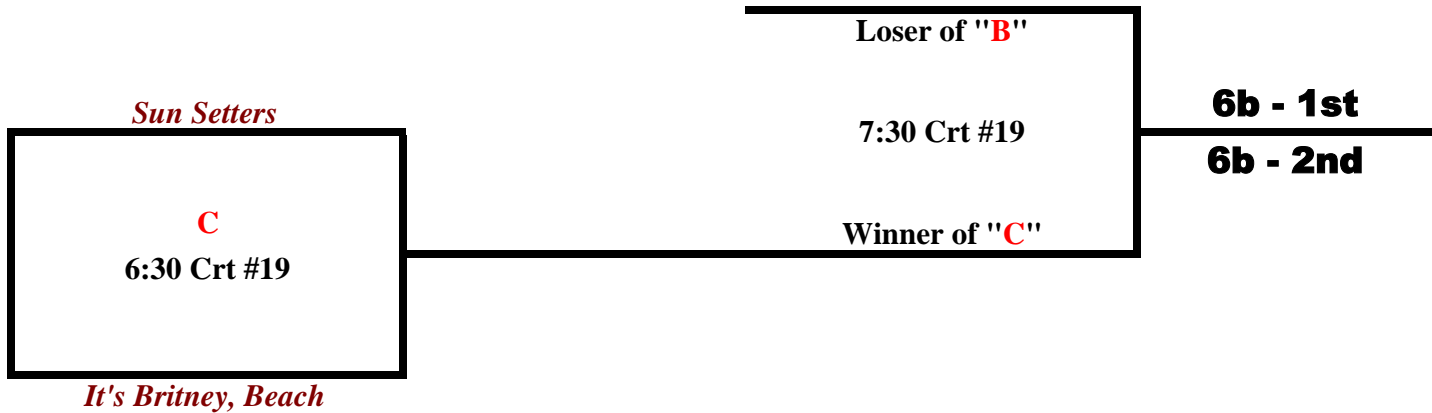

Co-ed 2's - Tier 5b

Co-ed 2's - Tiers 6a & 6b

Aug-28

***Take nets 17-19 down after 2nd match**

***Take nets 17-19 down after 2nd match**

Matches are best of 3 (21,21,15 win by 2 - no cap) (Tier 6 matches will be 60 minutes - ignore buzzer)
3rd game only counts if the point total is 8 or more, otherwise refer to +/- from the first two sets.