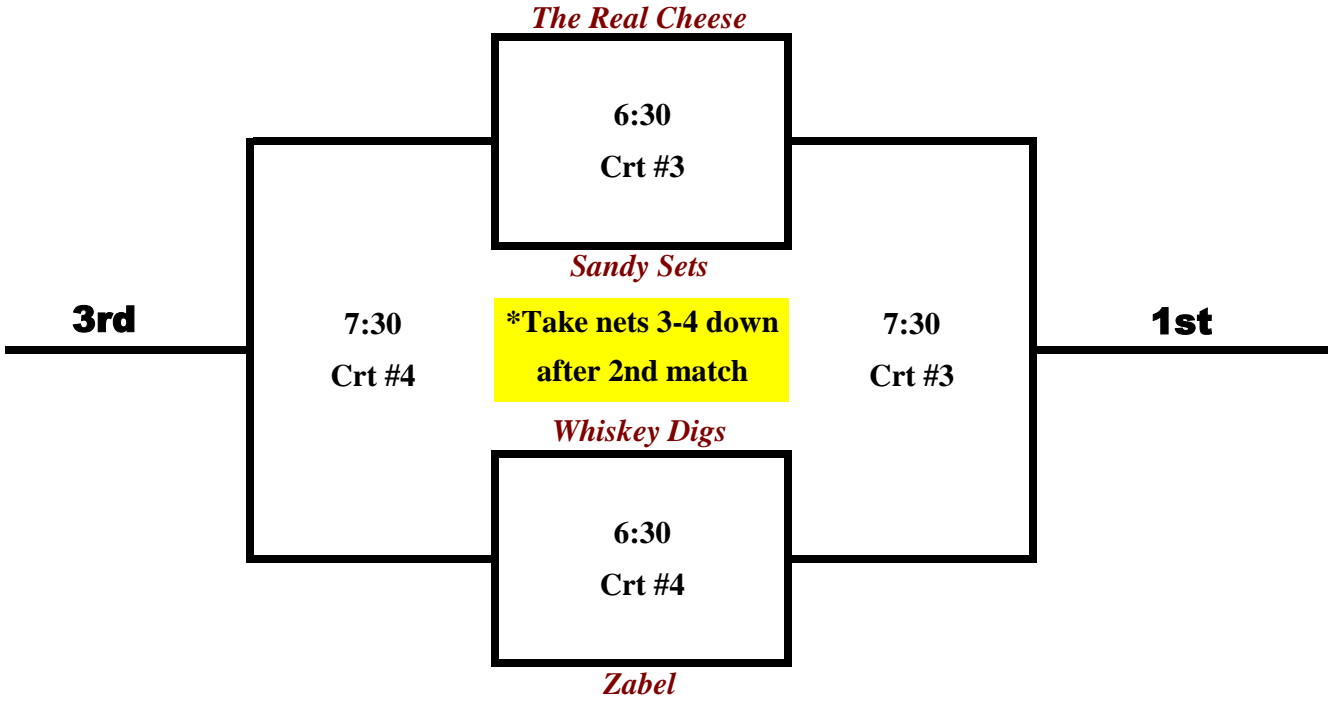

Co-ed 2's - Tier 1a

Aug-28

Matches are best of 3 (21,21,15 win by 2 - no cap) (Tier 1 matches will be 60 minutes - ignore buzzer)
 3rd game only counts if the point total is 8 or more, otherwise refer to +/- from the first two sets.

Co-ed 2's - Tier 1b

Co-ed 2's - Tier 2a

Aug-28

Matches are best of 3 (21,21,15 win by 2 - no cap) (40 minutes). If the buzzer goes before the match is finished then the 3rd game only counts if the point total is 8 or more, otherwise refer to +/- from the first two sets.