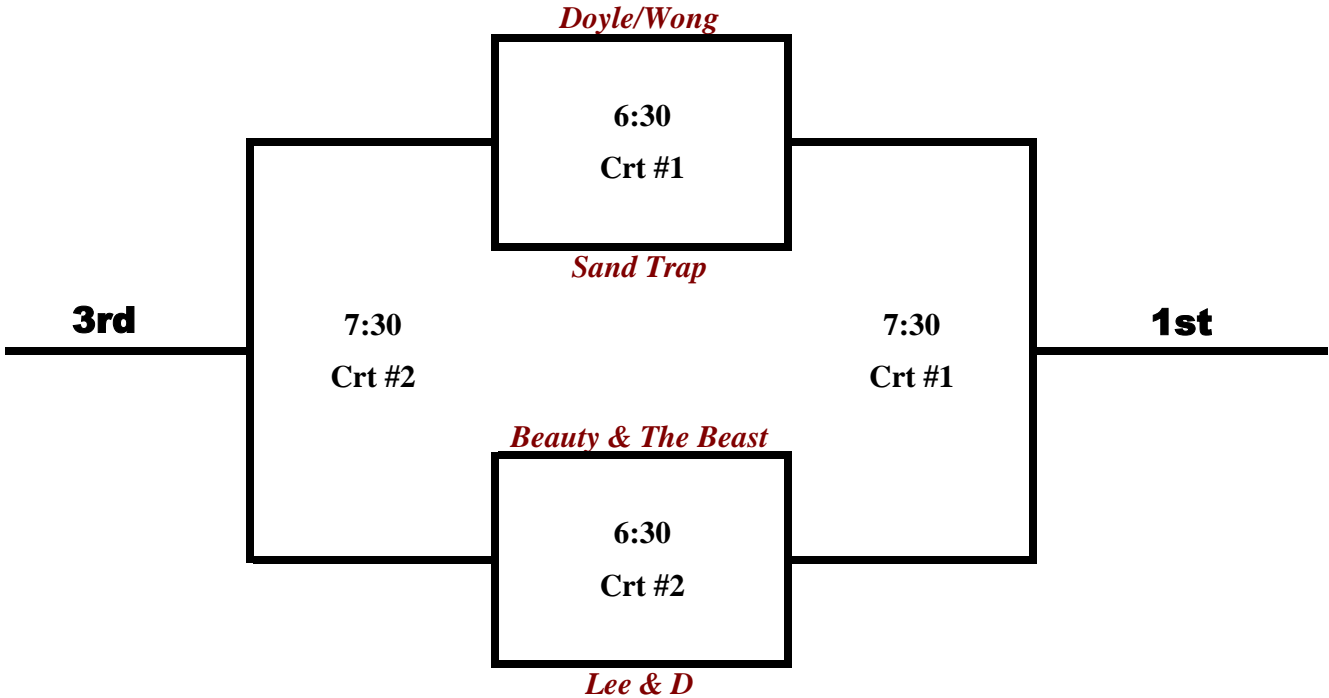

Co-ed 2's - Tier 1a

Aug-30

Matches are best of 3 (21,21,15 win by 2 - no cap) (60 minutes). If the buzzer goes before the match is finished then the 3rd game only counts if the point total is 8 or more, otherwise refer to +/- from the first two sets.

Co-ed 2's - Tier 1b

Aug-30

Co-ed 2's - Tier 2a

Aug-30

Matches are best of 3 (21,21,15 win by 2 - no cap) (60 minutes). If the buzzer goes before the match is finished then the 3rd game only counts if the point total is 8 or more, otherwise refer to +/- from the first two sets.

Co-ed 2's - Tier 2b

Aug-30

Co-ed 2's - Tier 3a

Aug-30

Matches are best of 3 (21,21,15 win by 2 - no cap) (60 minutes). If the buzzer goes before the match is finished then the 3rd game only counts if the point total is 8 or more, otherwise refer to +/- from the first two sets.