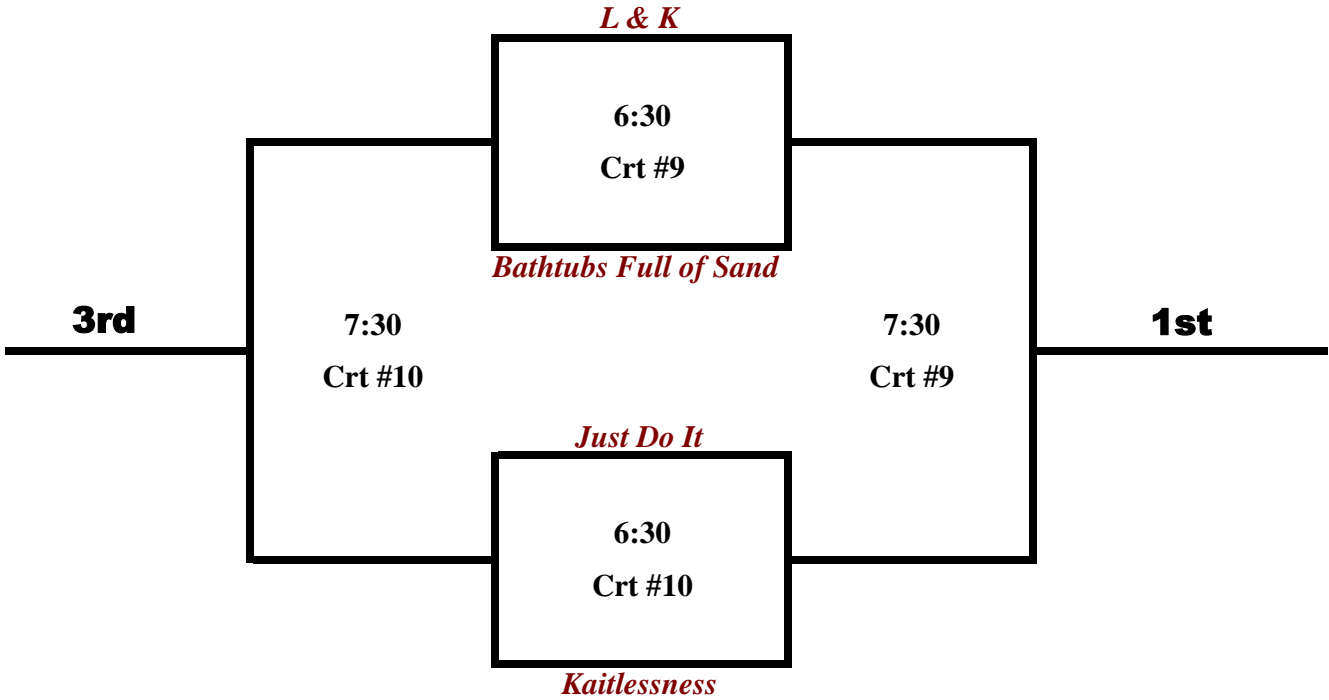

Co-ed 2's - Tier 2b

Aug-30

Co-ed 2's - Tier 3a

Aug-30

Matches are best of 3 (21,21,15 win by 2 - no cap) (60 minutes). If the buzzer goes before the match is finished then the 3rd game only counts if the point total is 8 or more, otherwise refer to +/- from the first two sets.

Co-ed 2's - Tier 3b

Aug-30

Co-ed 2's - Tier 4

Aug-30

Matches are best of 3 (21,21,15 win by 2 - no cap) (60 minutes). If the buzzer goes before the match is finished then the 3rd game only counts if the point total is 8 or more, otherwise refer to +/- from the first two sets.