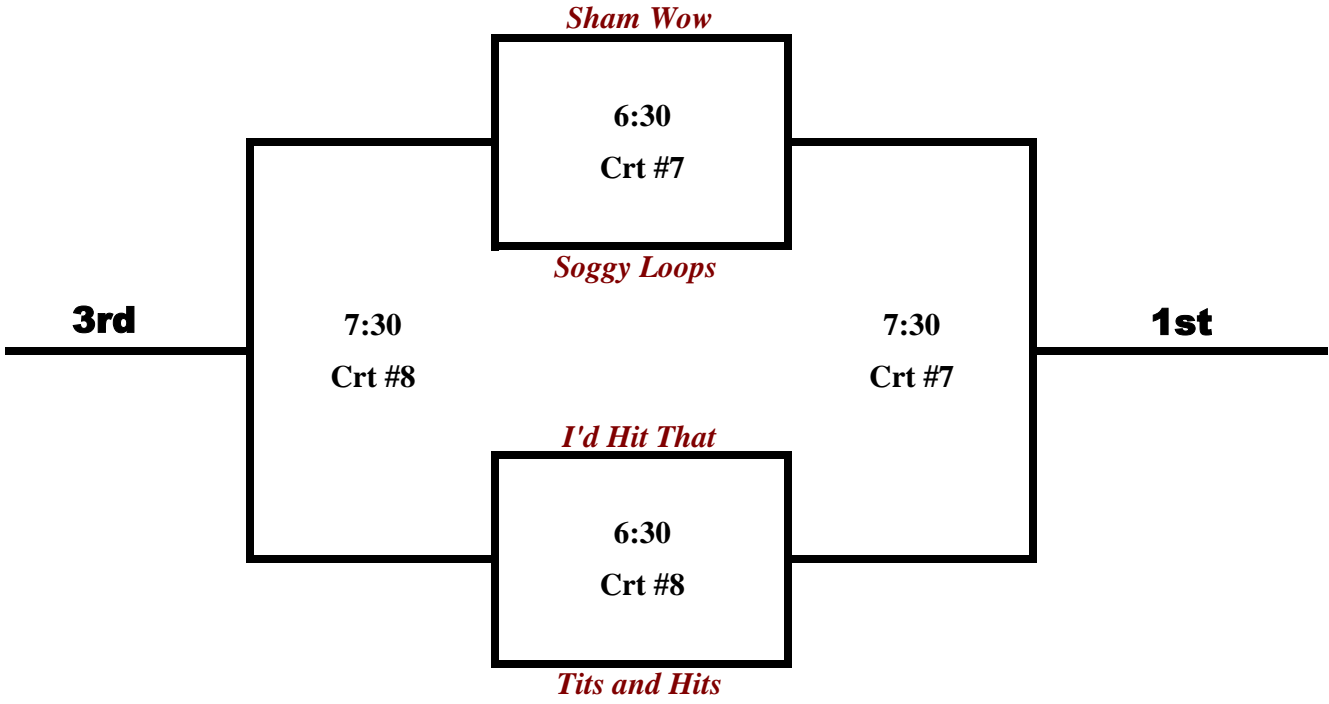

Co-ed 2's - Tier 1b

Aug-30

Co-ed 2's - Tier 2a

Aug-30

Matches are best of 3 (21,21,15 win by 2 - no cap) (60 minutes). If the buzzer goes before the match is finished then the 3rd game only counts if the point total is 8 or more, otherwise refer to +/- from the first two sets.

Co-ed 2's - Tier 2b

Aug-30

Co-ed 2's - Tier 3a

Aug-30

Matches are best of 3 (21,21,15 win by 2 - no cap) (60 minutes). If the buzzer goes before the match is finished then the 3rd game only counts if the point total is 8 or more, otherwise refer to +/- from the first two sets.