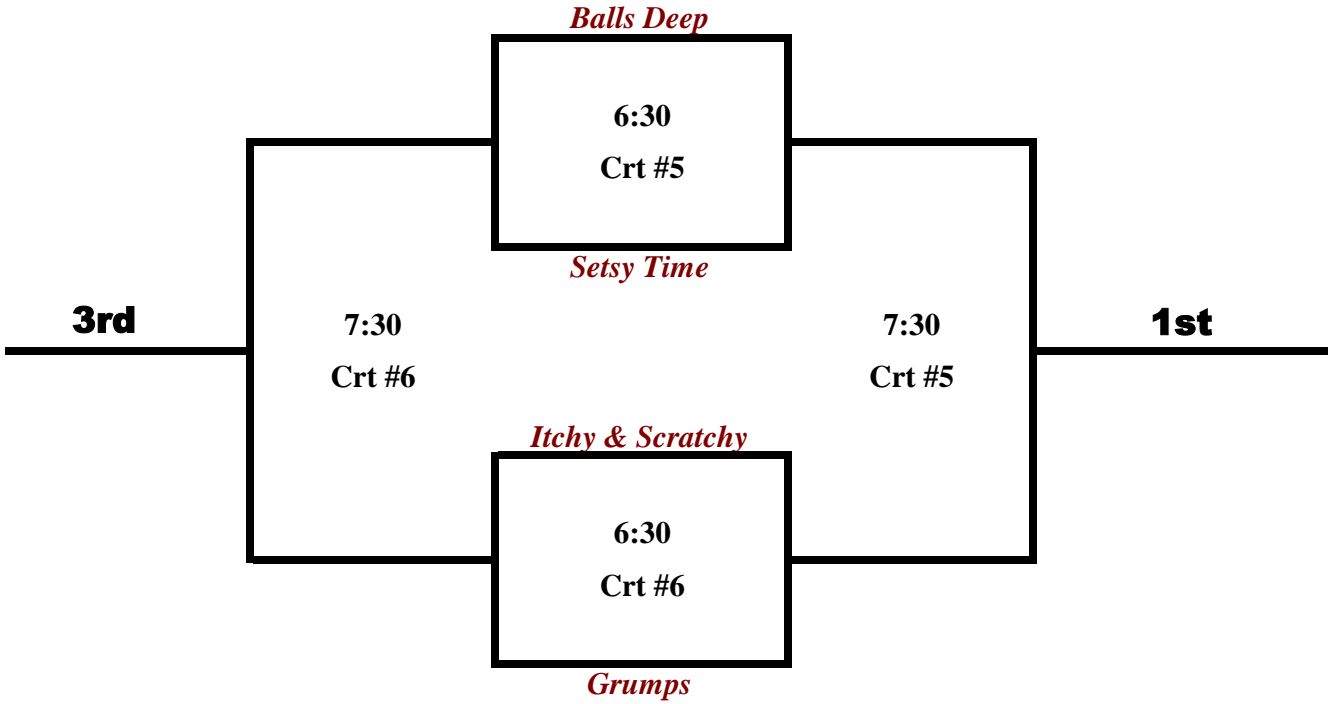

Co-ed 2's - Tier 1b

Aug-30

Co-ed 2's - Tier 2a

Aug-30

Matches are best of 3 (21,21,15 win by 2 - no cap) (60 minutes). If the buzzer goes before the match is finished then the 3rd game only counts if the point total is 8 or more, otherwise refer to +/- from the first two sets.

Co-ed 2's - Tier 2b

Aug-30

Co-ed 2's - Tier 3a

Aug-30

Matches are best of 3 (21,21,15 win by 2 - no cap) (60 minutes). If the buzzer goes before the match is finished then the 3rd game only counts if the point total is 8 or more, otherwise refer to +/- from the first two sets.