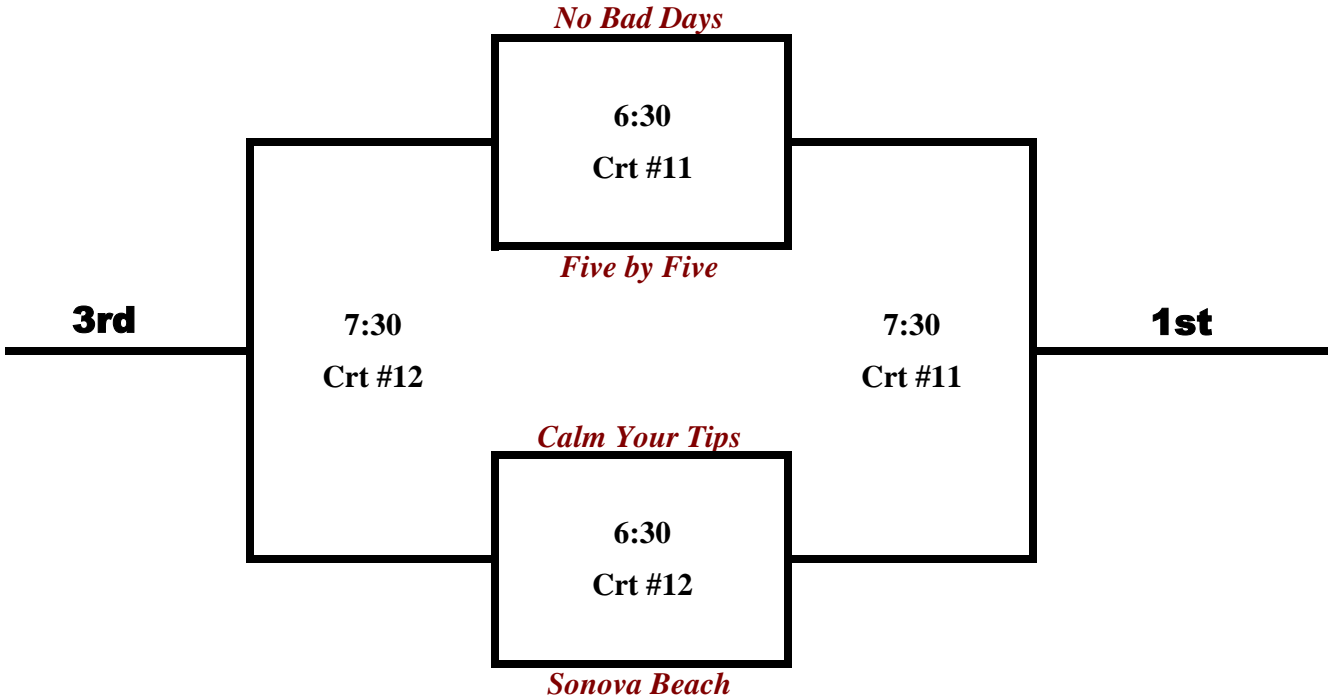

Co-ed 2's - Tier 2b

Aug-30

Co-ed 2's - Tier 3a

Aug-30

Matches are best of 3 (21,21,15 win by 2 - no cap) (60 minutes). If the buzzer goes before the match is finished then the 3rd game only counts if the point total is 8 or more, otherwise refer to +/- from the first two sets.

Co-ed 2's - Tier 3b

Aug-30

Co-ed 2's - Tier 4

Aug-30

Matches are best of 3 (21,21,15 win by 2 - no cap) (60 minutes). If the buzzer goes before the match is finished then the 3rd game only counts if the point total is 8 or more, otherwise refer to +/- from the first two sets.