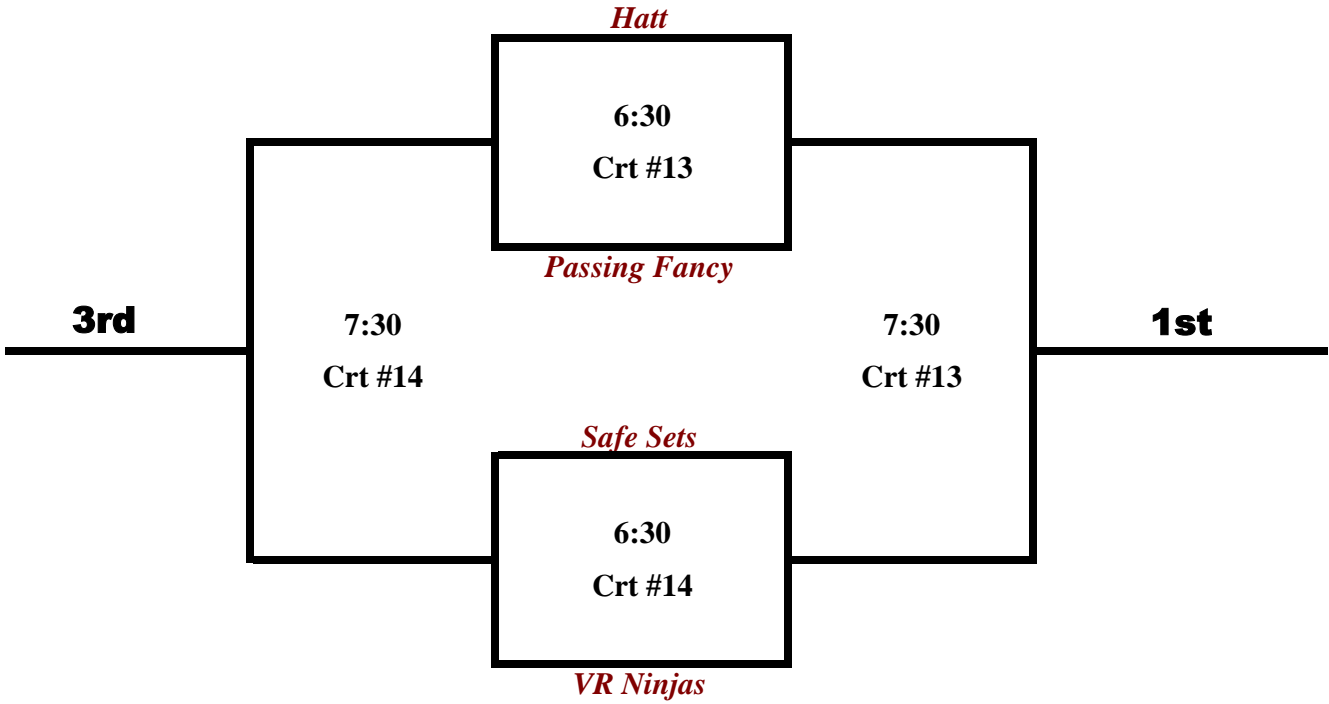

Co-ed 2's - Tier 2b

Aug-30

Co-ed 2's - Tier 3a

Aug-30

Matches are best of 3 (21,21,15 win by 2 - no cap) (60 minutes). If the buzzer goes before the match is finished then the 3rd game only counts if the point total is 8 or more, otherwise refer to +/- from the first two sets.

Co-ed 2's - Tier 3b

Aug-30

Co-ed 2's - Tier 4

Aug-30

Matches are best of 3 (21,21,15 win by 2 - no cap) (60 minutes). If the buzzer goes before the match is finished then the 3rd game only counts if the point total is 8 or more, otherwise refer to +/- from the first two sets.