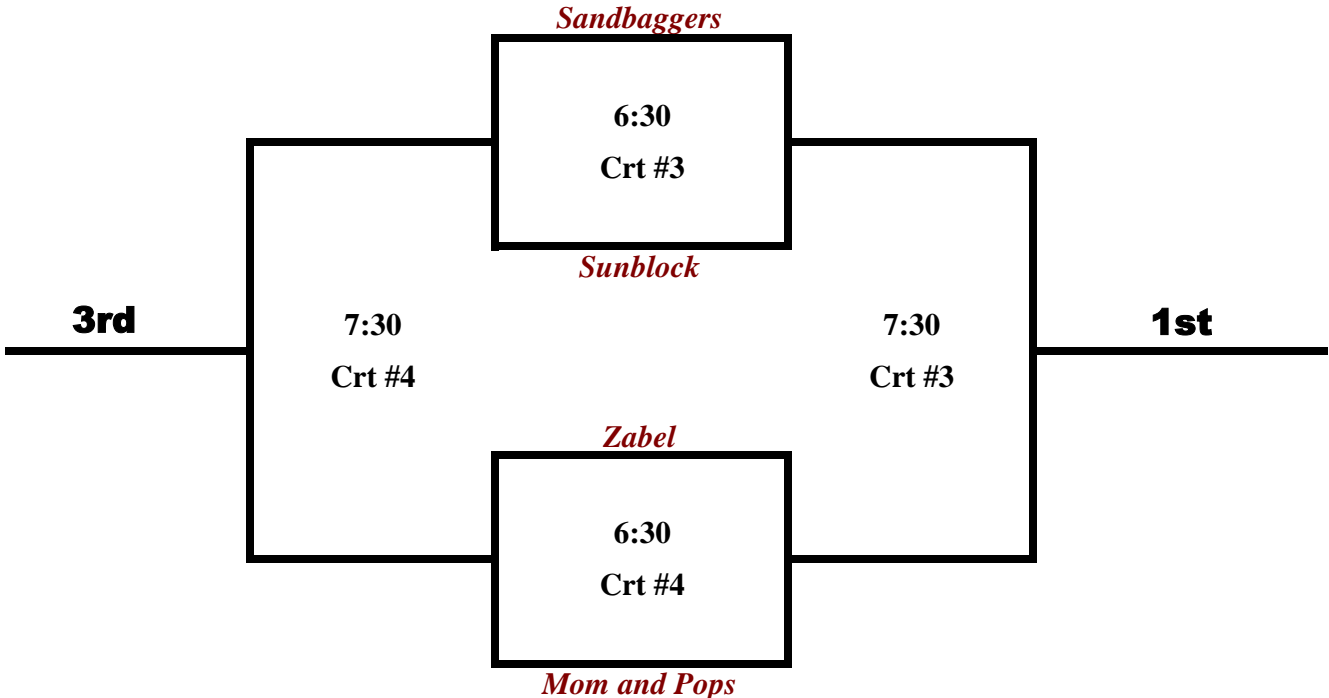

Co-ed 2's - Tier 1a

Aug-30

Matches are best of 3 (21,21,15 win by 2 - no cap) (60 minutes). If the buzzer goes before the match is finished then the 3rd game only counts if the point total is 8 or more, otherwise refer to +/- from the first two sets.

Co-ed 2's - Tier 1b

Aug-30

Co-ed 2's - Tier 2a

Aug-30

Matches are best of 3 (21,21,15 win by 2 - no cap) (60 minutes). If the buzzer goes before the match is finished then the 3rd game only counts if the point total is 8 or more, otherwise refer to +/- from the first two sets.

Co-ed 2's - Tier 2b

Aug-30

Co-ed 2's - Tier 3a

Aug-30

Matches are best of 3 (21,21,15 win by 2 - no cap) (60 minutes). If the buzzer goes before the match is finished then the 3rd game only counts if the point total is 8 or more, otherwise refer to +/- from the first two sets.