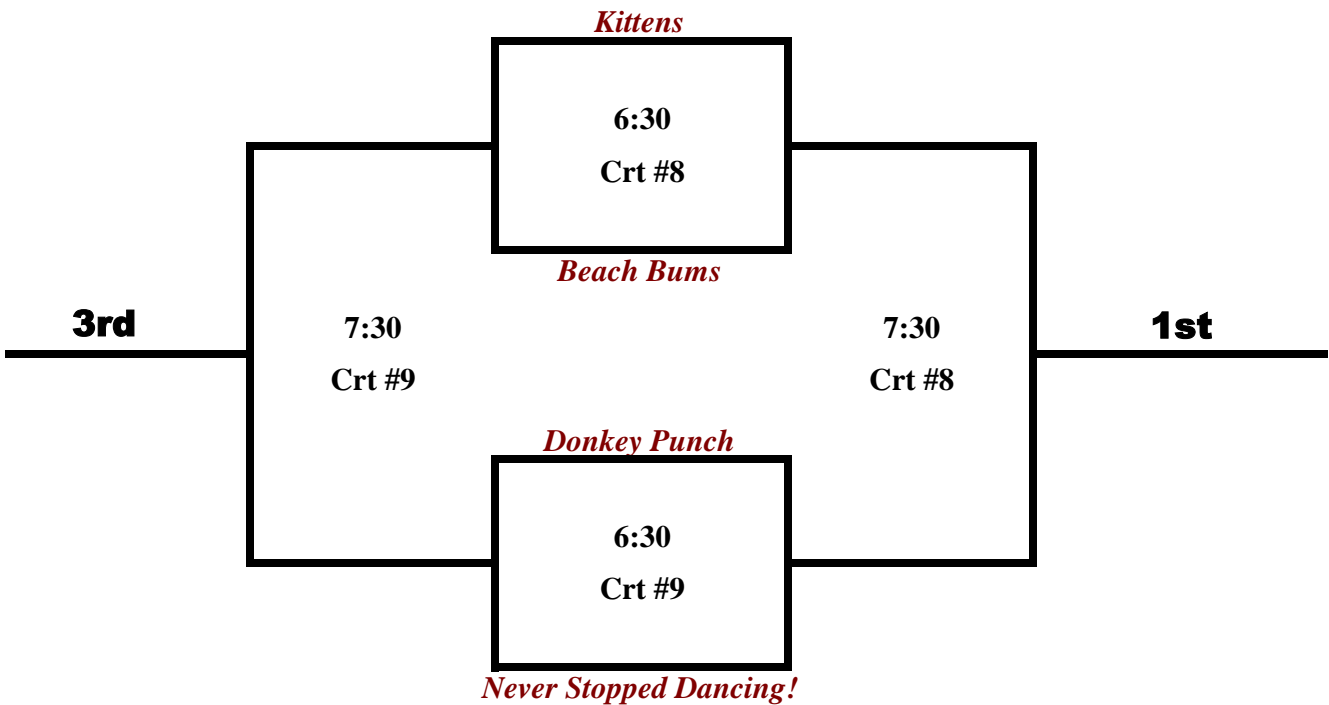

Co-ed Triples - Tier 1b

Aug-29

Co-ed Triples - Tier 2a

Aug-29

Matches are best of 3 (21,21,15 win by 2 - no cap) (60 minutes). If the buzzer goes before the match is finished then the 3rd game only counts if the point total is 8 or more, otherwise refer to +/- from the first two sets.

Co-ed Triples - Tier 2b

Aug-29

Co-ed Triples - Tier 3a

Aug-29

Matches are best of 3 (21,21,15 win by 2 - no cap) (60 minutes). If the buzzer goes before the match is finished then the 3rd game only counts if the point total is 8 or more, otherwise refer to +/- from the first two sets.

Co-ed Triples - Tier 3b

Aug-29

Co-ed Triples - Tier 4a

Aug-29

Matches are best of 3 (21,21,15 win by 2 - no cap) (60 minutes). If the buzzer goes before the match is finished then the 3rd game only counts if the point total is 8 or more, otherwise refer to +/- from the first two sets.