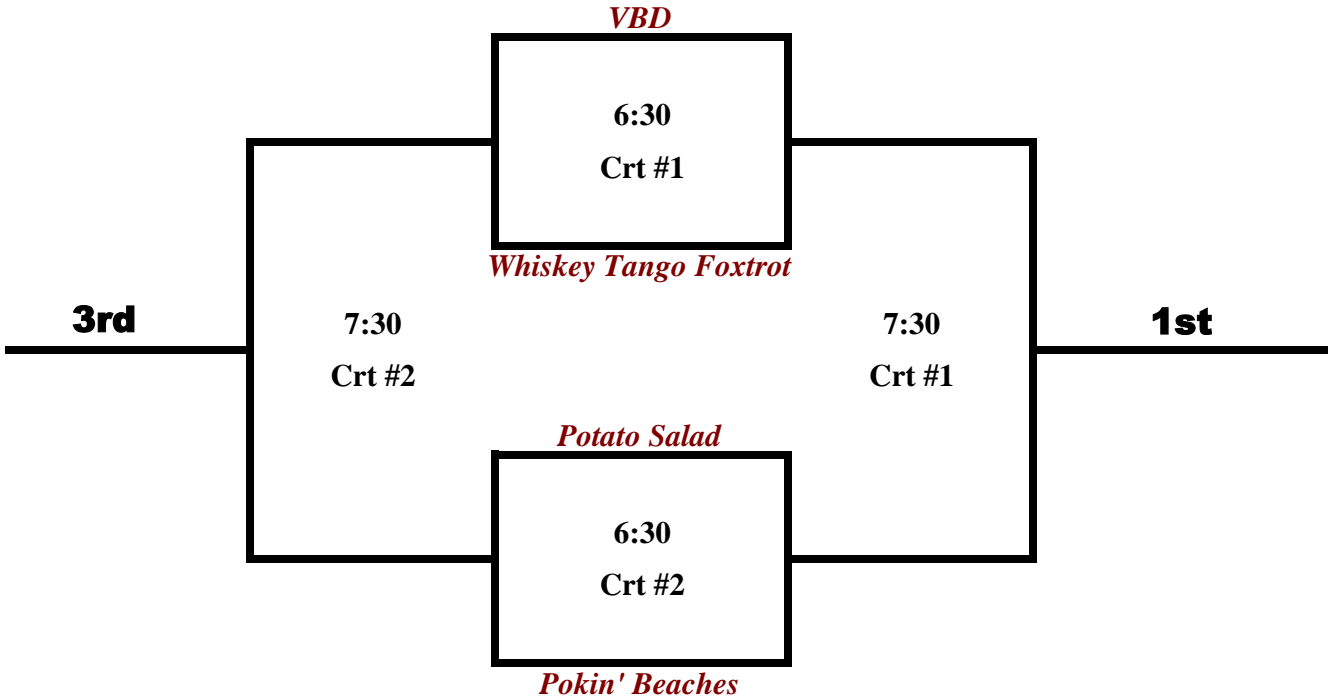

Co-ed Triples - Tier 1a

Aug-29

Matches are best of 3 (21,21,15 win by 2 - no cap) (60 minutes). If the buzzer goes before the match is finished then the 3rd game only counts if the point total is 8 or more, otherwise refer to +/- from the first two sets.

Co-ed Triples - Tier 1b

Aug-29

Co-ed Triples - Tier 2a

Aug-29

Matches are best of 3 (21,21,15 win by 2 - no cap) (60 minutes). If the buzzer goes before the match is finished then the 3rd game only counts if the point total is 8 or more, otherwise refer to +/- from the first two sets.

Co-ed Triples - Tier 2b

Aug-29

Co-ed Triples - Tier 3a

Aug-29

Matches are best of 3 (21,21,15 win by 2 - no cap) (60 minutes). If the buzzer goes before the match is finished then the 3rd game only counts if the point total is 8 or more, otherwise refer to +/- from the first two sets.