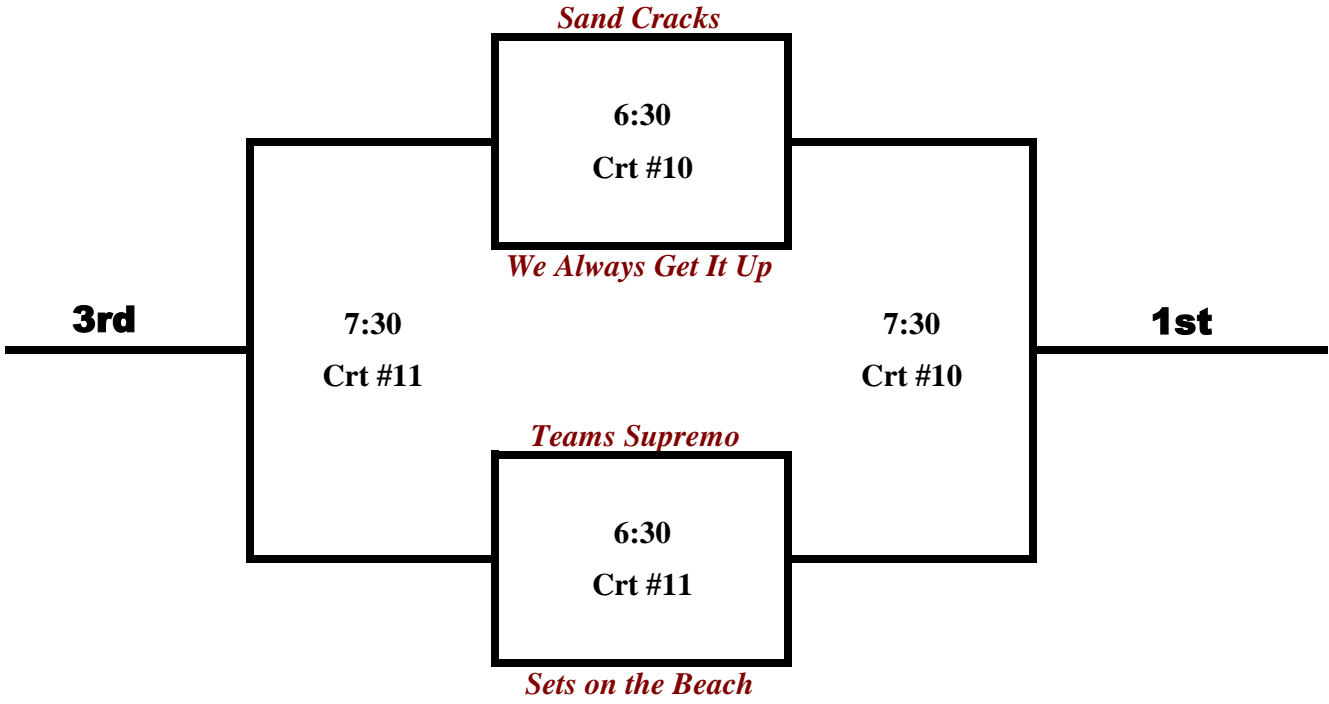

Co-ed Triples - Tier 1b

Aug-29

Co-ed Triples - Tier 2a

Aug-29

Matches are best of 3 (21,21,15 win by 2 - no cap) (60 minutes). If the buzzer goes before the match is finished then the 3rd game only counts if the point total is 8 or more, otherwise refer to +/- from the first two sets.

Co-ed Triples - Tier 2b

Aug-29

Co-ed Triples - Tier 3a

Aug-29

Matches are best of 3 (21,21,15 win by 2 - no cap) (60 minutes). If the buzzer goes before the match is finished then the 3rd game only counts if the point total is 8 or more, otherwise refer to +/- from the first two sets.

Co-ed Triples - Tier 3b

Aug-29

Co-ed Triples - Tier 4a

Aug-29

Matches are best of 3 (21,21,15 win by 2 - no cap) (60 minutes). If the buzzer goes before the match is finished then the 3rd game only counts if the point total is 8 or more, otherwise refer to +/- from the first two sets.