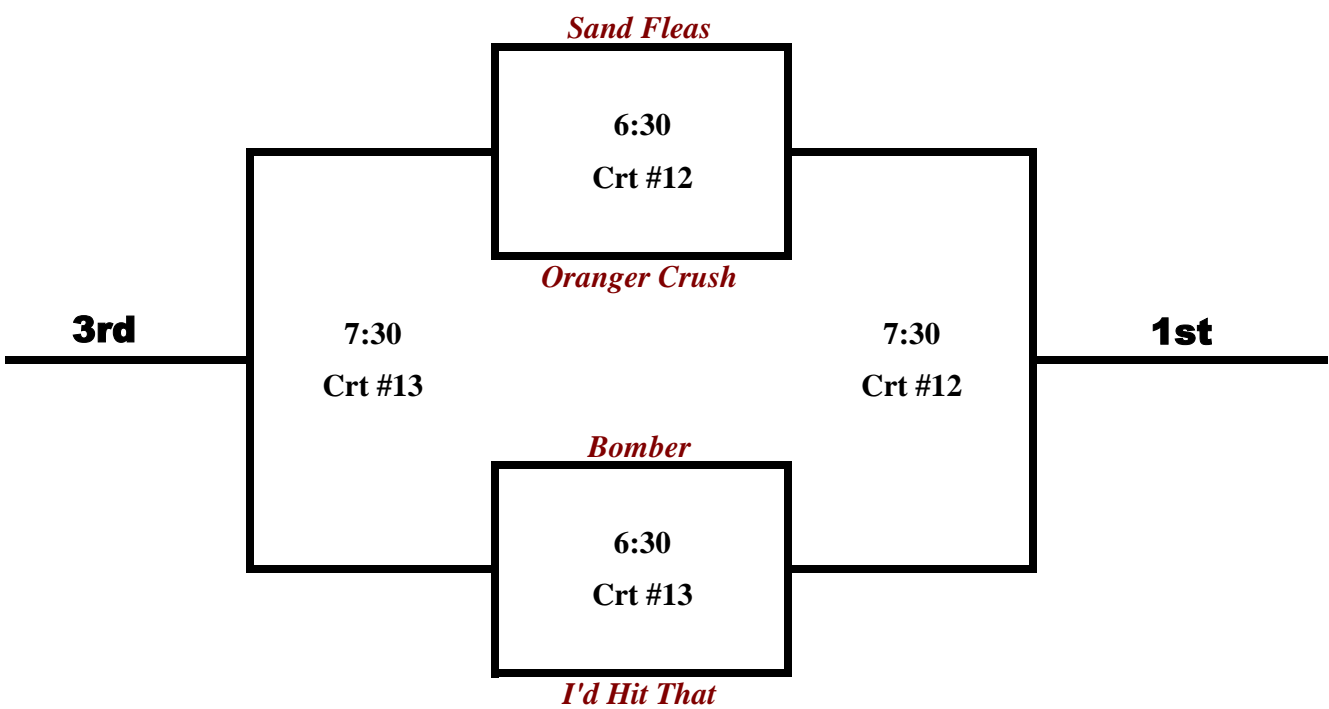

Co-ed Triples - Tier 1b

Aug-29

Co-ed Triples - Tier 2a

Aug-29

Matches are best of 3 (21,21,15 win by 2 - no cap) (60 minutes). If the buzzer goes before the match is finished then the 3rd game only counts if the point total is 8 or more, otherwise refer to +/- from the first two sets.

Co-ed Triples - Tier 2b

Aug-29

Co-ed Triples - Tier 3a

Aug-29

Matches are best of 3 (21,21,15 win by 2 - no cap) (60 minutes). If the buzzer goes before the match is finished then the 3rd game only counts if the point total is 8 or more, otherwise refer to +/- from the first two sets.

Co-ed Triples - Tier 3b

Aug-29

Co-ed Triples - Tier 4a

Aug-29

Matches are best of 3 (21,21,15 win by 2 - no cap) (60 minutes). If the buzzer goes before the match is finished then the 3rd game only counts if the point total is 8 or more, otherwise refer to +/- from the first two sets.