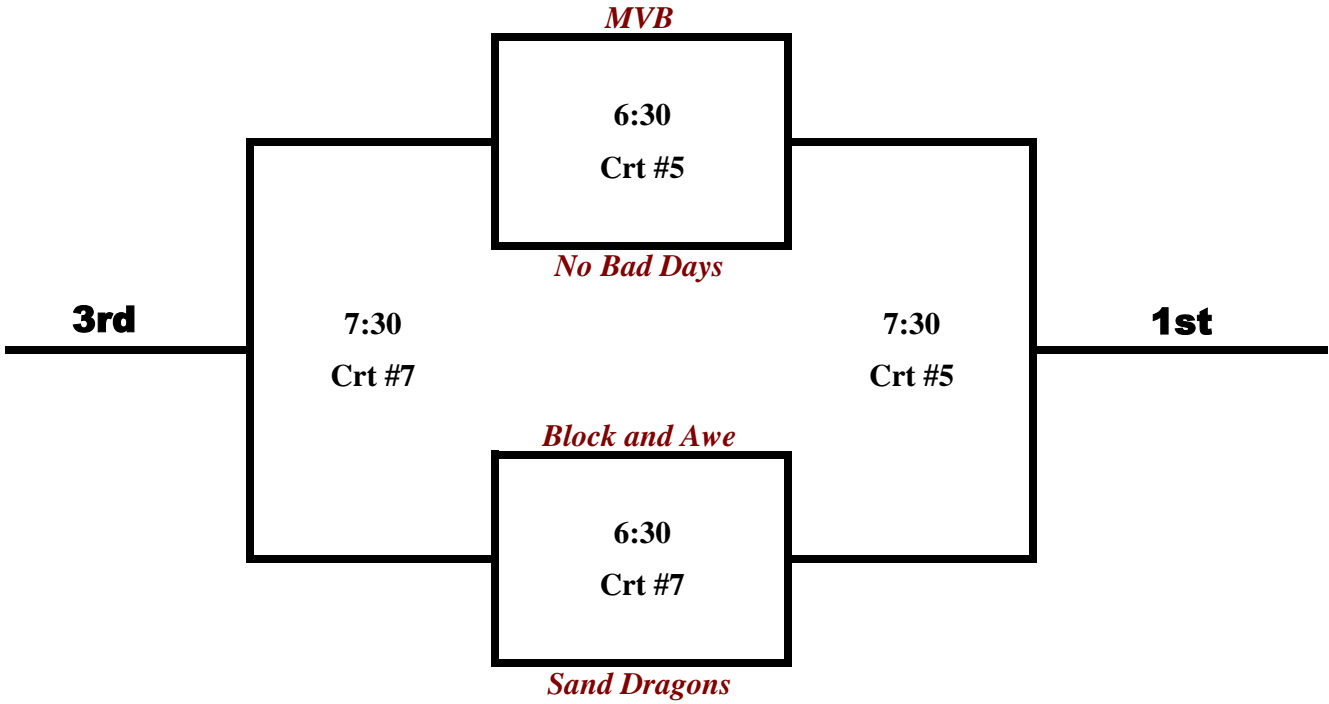

Co-ed Triples - Tier 1a

Aug-29

Matches are best of 3 (21,21,15 win by 2 - no cap) (60 minutes). If the buzzer goes before the match is finished then the 3rd game only counts if the point total is 8 or more, otherwise refer to +/- from the first two sets.

Co-ed Triples - Tier 1b

Aug-29

Co-ed Triples - Tier 2a

Aug-29

Matches are best of 3 (21,21,15 win by 2 - no cap) (60 minutes). If the buzzer goes before the match is finished then the 3rd game only counts if the point total is 8 or more, otherwise refer to +/- from the first two sets.

Co-ed Triples - Tier 2b

Aug-29

Co-ed Triples - Tier 3a

Aug-29

Matches are best of 3 (21,21,15 win by 2 - no cap) (60 minutes). If the buzzer goes before the match is finished then the 3rd game only counts if the point total is 8 or more, otherwise refer to +/- from the first two sets.

Co-ed Triples - Tier 3b

Aug-29

Co-ed Triples - Tier 4a

Aug-29

Matches are best of 3 (21,21,15 win by 2 - no cap) (60 minutes). If the buzzer goes before the match is finished then the 3rd game only counts if the point total is 8 or more, otherwise refer to +/- from the first two sets.