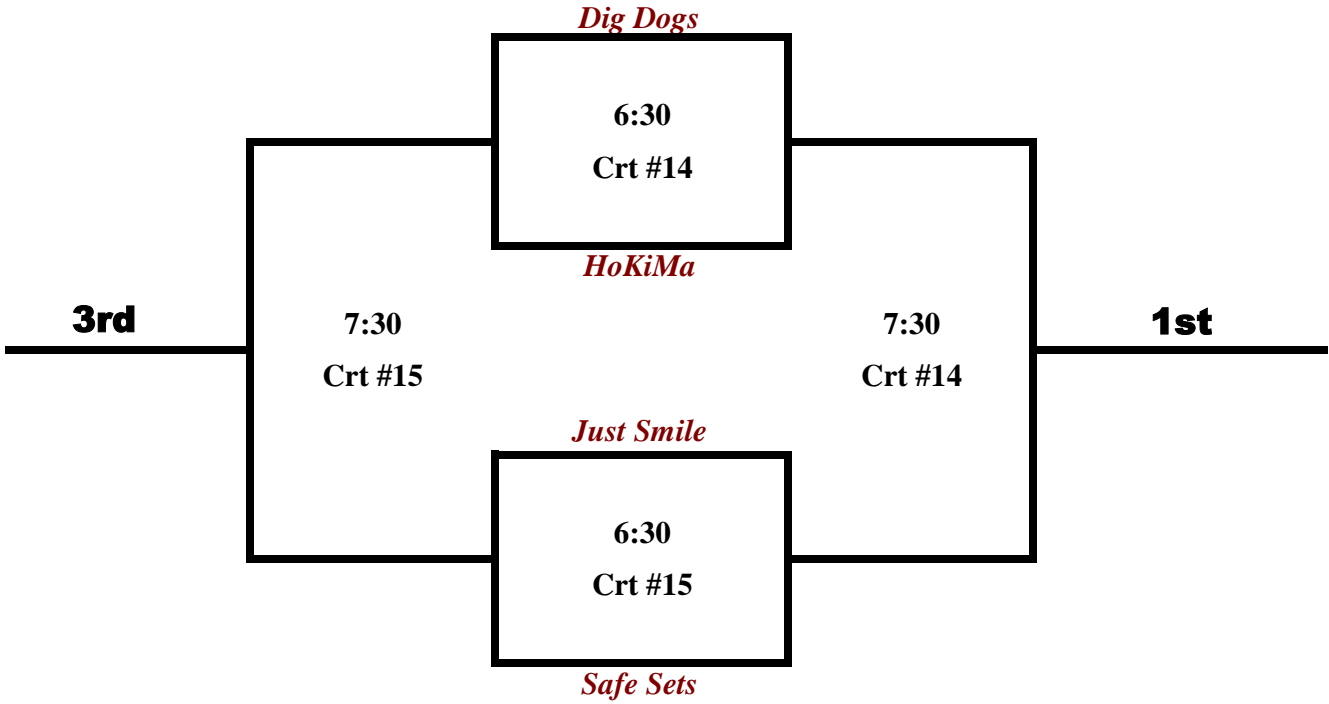

Co-ed Triples - Tier 1b

Aug-29

Co-ed Triples - Tier 2a

Aug-29

Matches are best of 3 (21,21,15 win by 2 - no cap) (60 minutes). If the buzzer goes before the match is finished then the 3rd game only counts if the point total is 8 or more, otherwise refer to +/- from the first two sets.

Co-ed Triples - Tier 2b

Aug-29

Co-ed Triples - Tier 3a

Aug-29

Matches are best of 3 (21,21,15 win by 2 - no cap) (60 minutes). If the buzzer goes before the match is finished then the 3rd game only counts if the point total is 8 or more, otherwise refer to +/- from the first two sets.

Co-ed Triples - Tier 3b

Aug-29

Co-ed Triples - Tier 4a

Aug-29

Matches are best of 3 (21,21,15 win by 2 - no cap) (60 minutes). If the buzzer goes before the match is finished then the 3rd game only counts if the point total is 8 or more, otherwise refer to +/- from the first two sets.

Co-ed Triples - Tier 4b

Aug-29