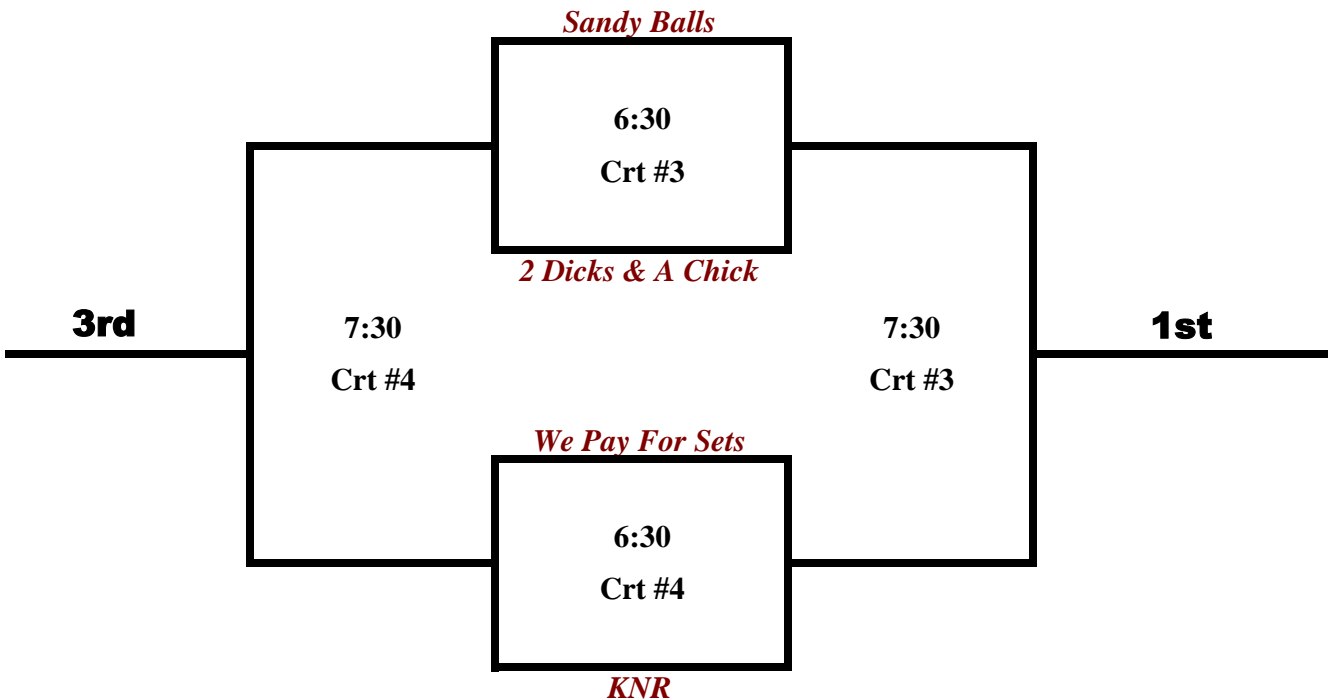

Co-ed Triples - Tier 1a

Aug-29

Matches are best of 3 (21,21,15 win by 2 - no cap) (60 minutes). If the buzzer goes before the match is finished then the 3rd game only counts if the point total is 8 or more, otherwise refer to +/- from the first two sets.

Co-ed Triples - Tier 1b

Aug-29

Co-ed Triples - Tier 2a

Aug-29

Matches are best of 3 (21,21,15 win by 2 - no cap) (60 minutes). If the buzzer goes before the match is finished then the 3rd game only counts if the point total is 8 or more, otherwise refer to +/- from the first two sets.

Co-ed Triples - Tier 2b

Aug-29

Co-ed Triples - Tier 3a

Aug-29

Matches are best of 3 (21,21,15 win by 2 - no cap) (60 minutes). If the buzzer goes before the match is finished then the 3rd game only counts if the point total is 8 or more, otherwise refer to +/- from the first two sets.

Co-ed Triples - Tier 3b

Aug-29

Co-ed Triples - Tier 4a

Aug-29

Matches are best of 3 (21,21,15 win by 2 - no cap) (60 minutes). If the buzzer goes before the match is finished then the 3rd game only counts if the point total is 8 or more, otherwise refer to +/- from the first two sets.