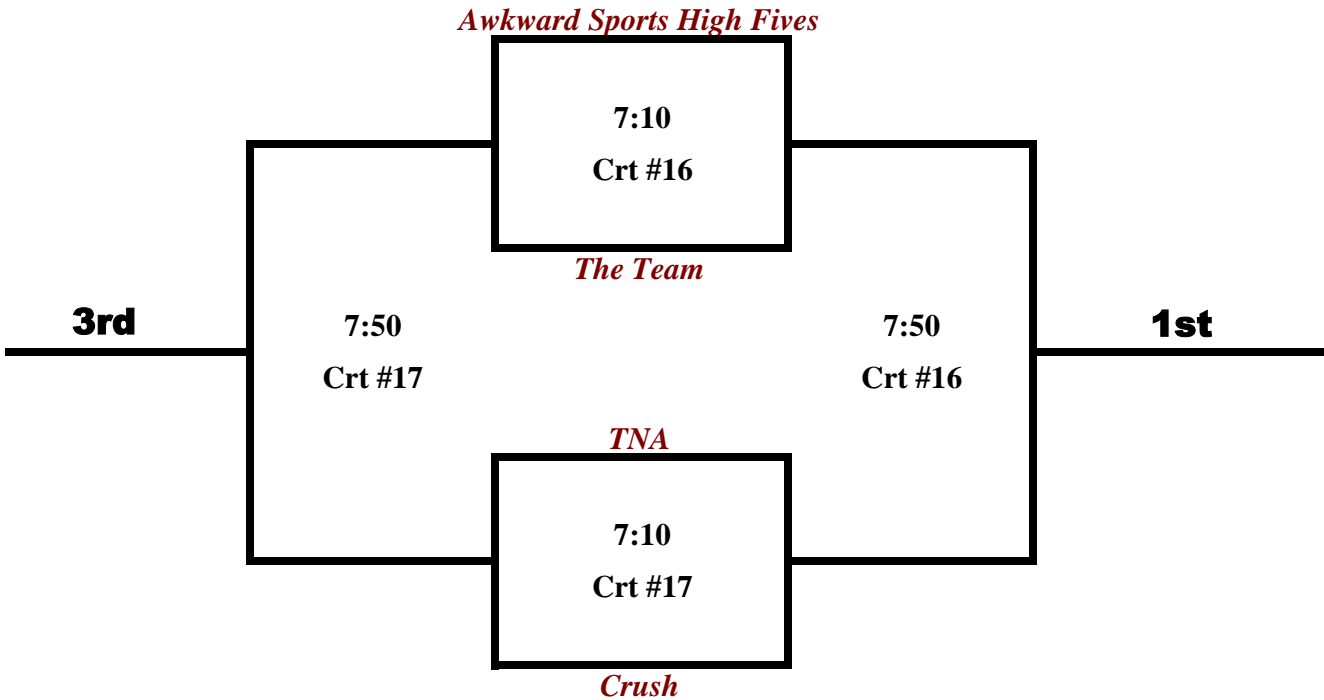

Women's - Tier 5b

Wednesday