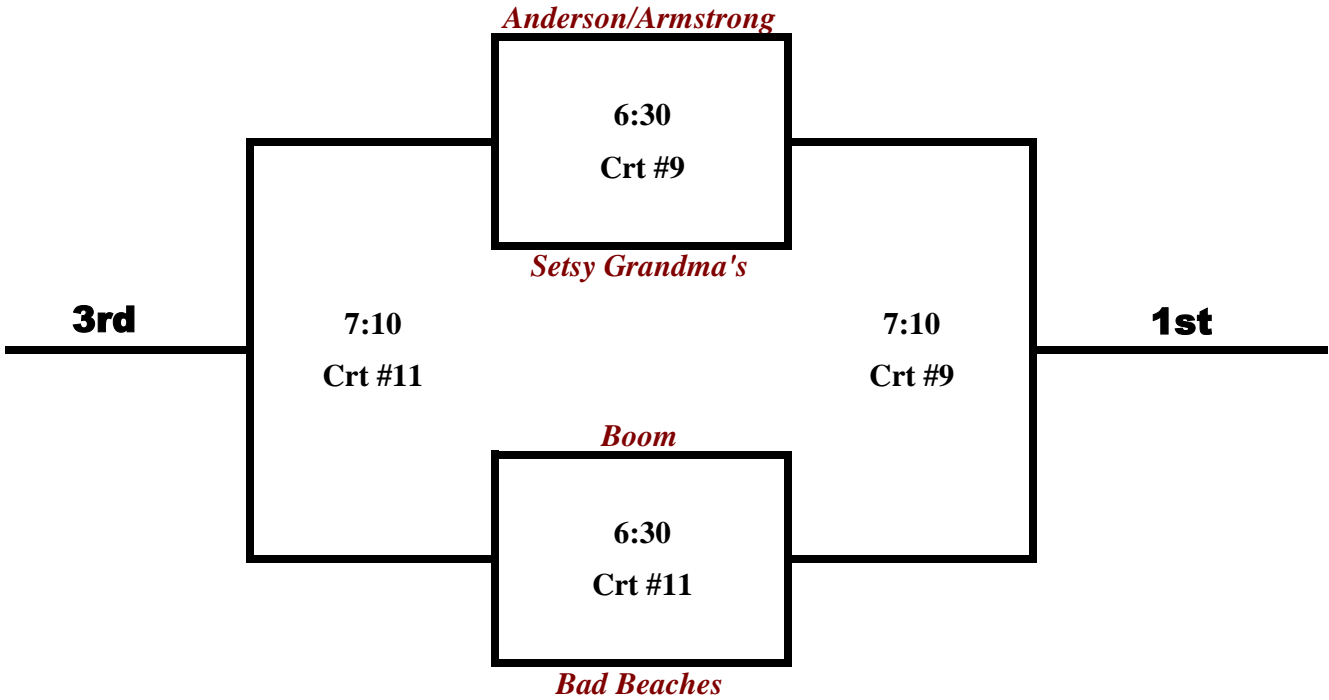

Women's - Tier 3b

Wednesday

Women's - Tier 4a

Wednesday

Matches are best of 3 (21,21,15 win by 2 - no cap) (40 minutes). If the buzzer goes before the match is finished then the 3rd game only counts if the point total is 8 or more, otherwise refer to +/- from the first two sets.

Women's - Tier 4b

Wednesday

Women's - Tier 5a

Wednesday

Matches are best of 3 (21,21,15 win by 2 - no cap) (40 minutes). If the buzzer goes before the match is finished then the 3rd game only counts if the point total is 8 or more, otherwise refer to +/- from the first two sets.