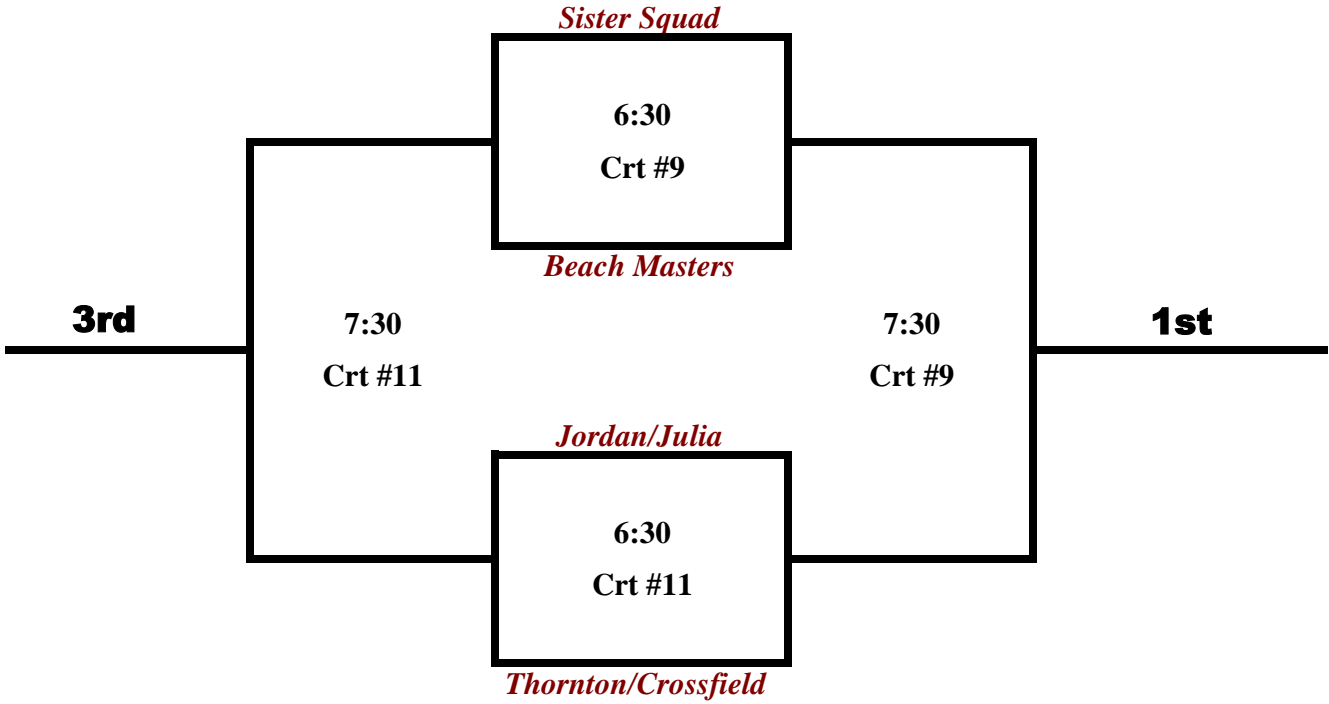

Women's - Tier 1a

Tuesday

Matches are best of 3 (21,21,15 win by 2 - no cap) (60 minutes). If the buzzer goes before the match is finished then the 3rd game only counts if the point total is 8 or more, otherwise refer to +/- from the first two sets.

Women's - Tier 1b

Tuesday

Women's - Tier 2a

Tuesday

Matches are best of 3 (21,21,15 win by 2 - no cap) (60 minutes). If the buzzer goes before the match is finished then the 3rd game only counts if the point total is 8 or more, otherwise refer to +/- from the first two sets.

Women's - Tier 2b

Tuesday

Women's - Tier 3a

Wednesday

Matches are best of 3 (21,21,15 win by 2 - no cap) (60 minutes). If the buzzer goes before the match is finished then the 3rd game only counts if the point total is 8 or more, otherwise refer to +/- from the first two sets.

Women's - Tier 3b

Wednesday

Women's - Tier 4a

Wednesday

Matches are best of 3 (21,21,15 win by 2 - no cap) (40 minutes). If the buzzer goes before the match is finished then the 3rd game only counts if the point total is 8 or more, otherwise refer to +/- from the first two sets.