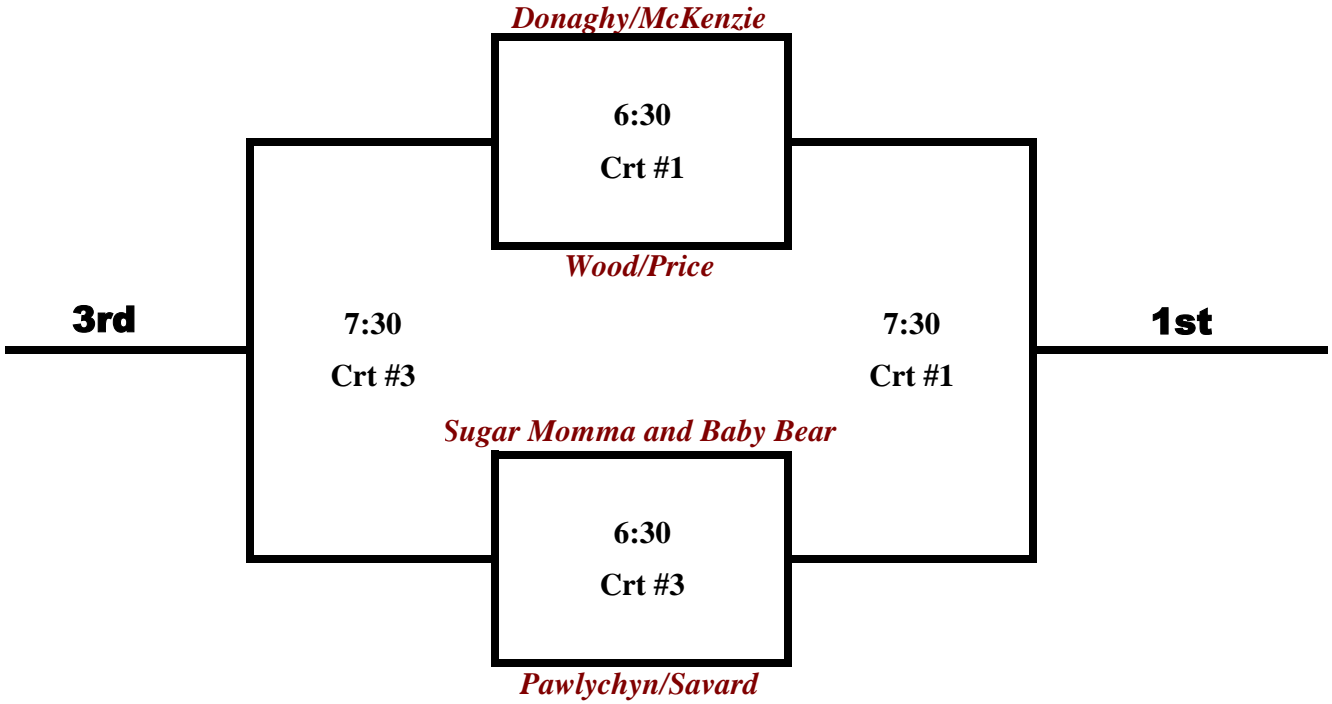

Women's - Tier 1a

Tuesday

Matches are best of 3 (21,21,15 win by 2 - no cap) (60 minutes). If the buzzer goes before the match is finished then the 3rd game only counts if the point total is 8 or more, otherwise refer to +/- from the first two sets.

Women's - Tier 1b

Tuesday

Women's - Tier 2a

Tuesday

Matches are best of 3 (21,21,15 win by 2 - no cap) (60 minutes). If the buzzer goes before the match is finished then the 3rd game only counts if the point total is 8 or more, otherwise refer to +/- from the first two sets.

Women's - Tier 2b

Tuesday

Women's - Tier 3a

Wednesday

Matches are best of 3 (21,21,15 win by 2 - no cap) (60 minutes). If the buzzer goes before the match is finished then the 3rd game only counts if the point total is 8 or more, otherwise refer to +/- from the first two sets.