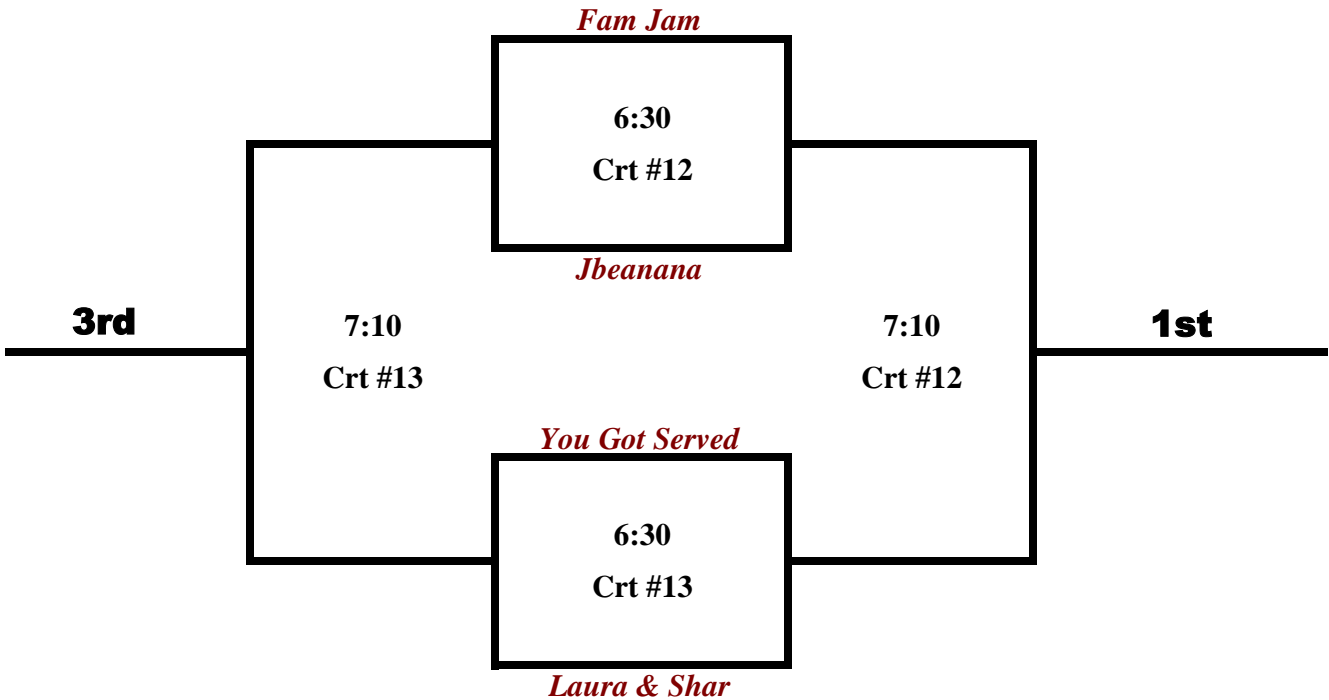

Women's - Tier 2b

Tuesday

Women's - Tier 3a

Wednesday

Matches are best of 3 (21,21,15 win by 2 - no cap) (60 minutes). If the buzzer goes before the match is finished then the 3rd game only counts if the point total is 8 or more, otherwise refer to +/- from the first two sets.

Women's - Tier 3b

Wednesday

Women's - Tier 4a

Wednesday

Matches are best of 3 (21,21,15 win by 2 - no cap) (40 minutes). If the buzzer goes before the match is finished then the 3rd game only counts if the point total is 8 or more, otherwise refer to +/- from the first two sets.

Women's - Tier 4b

Wednesday

Women's - Tier 5a

Wednesday

Matches are best of 3 (21,21,15 win by 2 - no cap) (40 minutes). If the buzzer goes before the match is finished then the 3rd game only counts if the point total is 8 or more, otherwise refer to +/- from the first two sets.