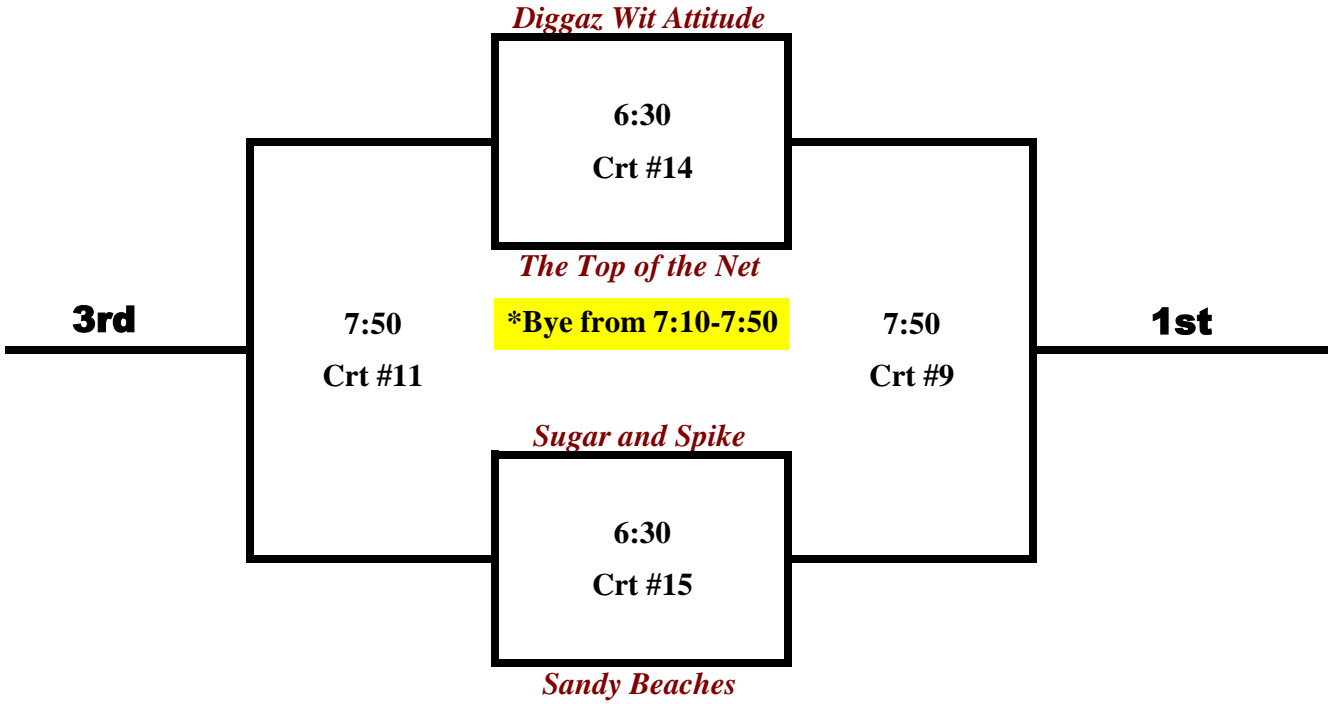

Women's - Tier 4b

Wednesday

Women's - Tier 5a

Wednesday

Matches are best of 3 (21,21,15 win by 2 - no cap) (40 minutes). If the buzzer goes before the match is finished then the 3rd game only counts if the point total is 8 or more, otherwise refer to +/- from the first two sets.

Women's - Tier 5b

Wednesday

Women's - Tier 6a

Wednesday

Matches are best of 3 (21,21,15 win by 2 - no cap) (40 minutes). If the buzzer goes before the match is finished then the 3rd game only counts if the point total is 8 or more, otherwise refer to +/- from the first two sets.

Women's - Tier 6b

Wednesday