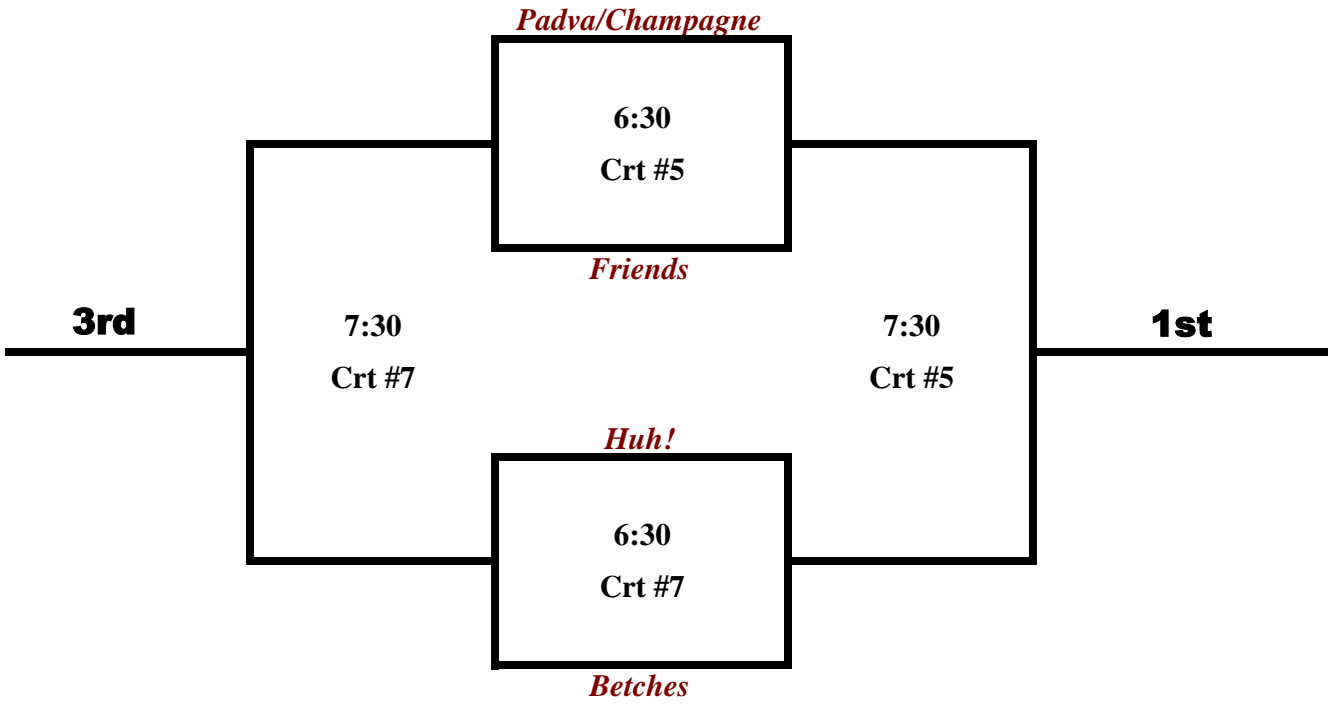

Women's - Tier 1a

Tuesday

Matches are best of 3 (21,21,15 win by 2 - no cap) (60 minutes). If the buzzer goes before the match is finished then the 3rd game only counts if the point total is 8 or more, otherwise refer to +/- from the first two sets.

Women's - Tier 1b

Tuesday

Women's - Tier 2a

Tuesday

Matches are best of 3 (21,21,15 win by 2 - no cap) (60 minutes). If the buzzer goes before the match is finished then the 3rd game only counts if the point total is 8 or more, otherwise refer to +/- from the first two sets.

Women's - Tier 2b

Tuesday

Women's - Tier 3a

Wednesday

Matches are best of 3 (21,21,15 win by 2 - no cap) (60 minutes). If the buzzer goes before the match is finished then the 3rd game only counts if the point total is 8 or more, otherwise refer to +/- from the first two sets.

Women's - Tier 3b

Wednesday

Women's - Tier 4a

Wednesday

Matches are best of 3 (21,21,15 win by 2 - no cap) (40 minutes). If the buzzer goes before the match is finished then the 3rd game only counts if the point total is 8 or more, otherwise refer to +/- from the first two sets.