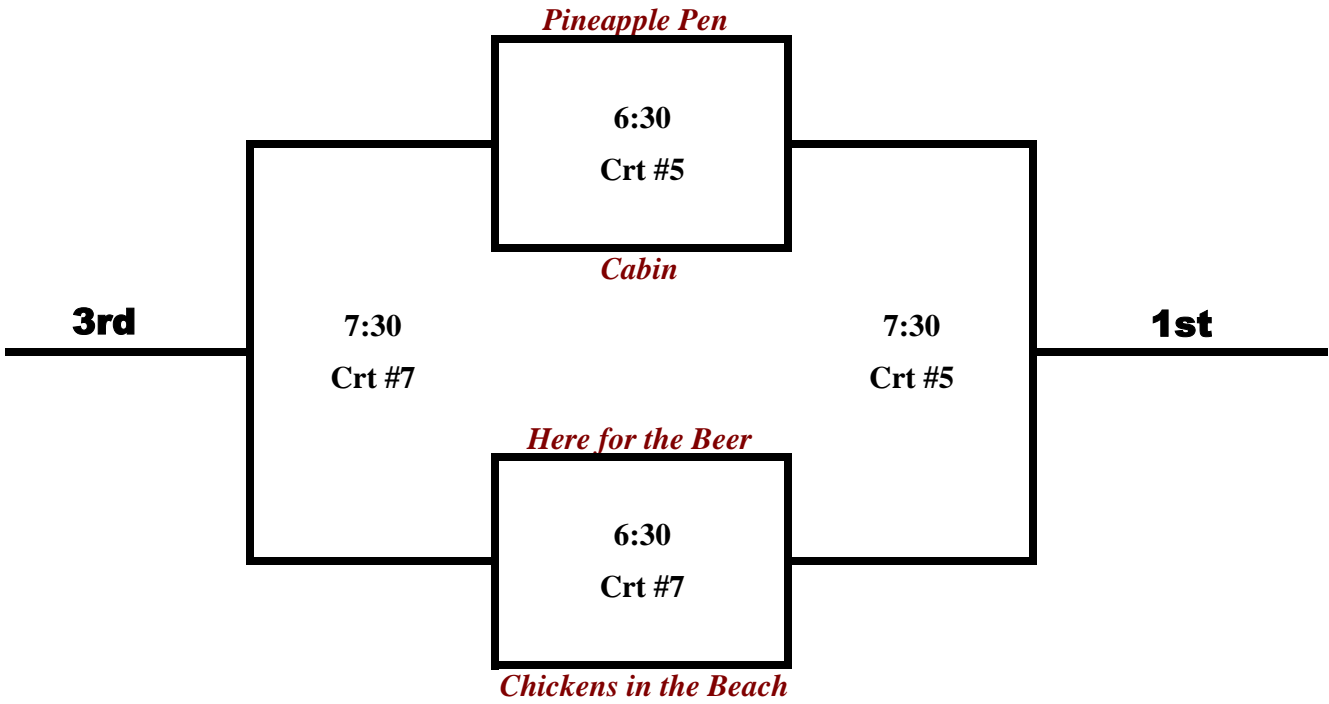

Women's - Tier 3b

Wednesday