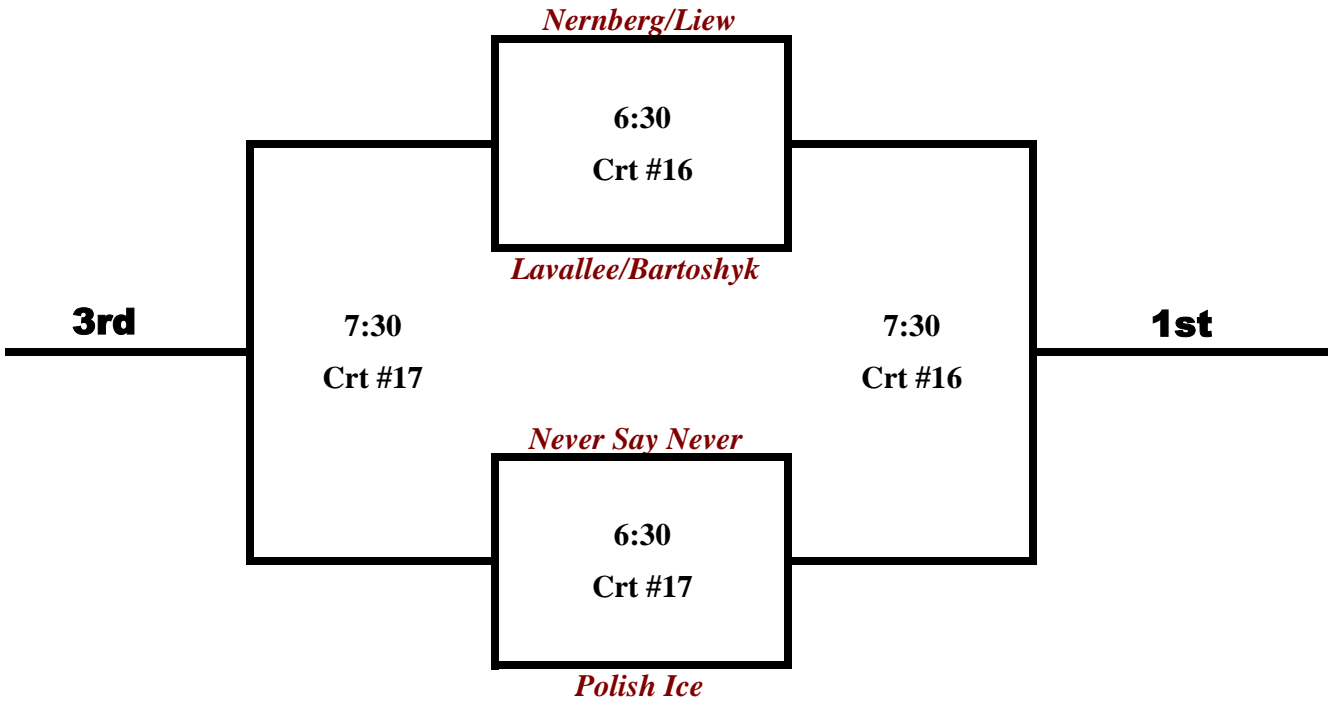

Women's - Tier 1a

Tuesday

Matches are best of 3 (21,21,15 win by 2 - no cap) (60 minutes). If the buzzer goes before the match is finished then the 3rd game only counts if the point total is 8 or more, otherwise refer to +/- from the first two sets.

Women's - Tier 1b

Tuesday

Women's - Tier 2a

Tuesday

Matches are best of 3 (21,21,15 win by 2 - no cap) (60 minutes). If the buzzer goes before the match is finished then the 3rd game only counts if the point total is 8 or more, otherwise refer to +/- from the first two sets.

Women's - Tier 2b

Tuesday

Women's - Tier 3a

Wednesday

Matches are best of 3 (21,21,15 win by 2 - no cap) (60 minutes). If the buzzer goes before the match is finished then the 3rd game only counts if the point total is 8 or more, otherwise refer to +/- from the first two sets.