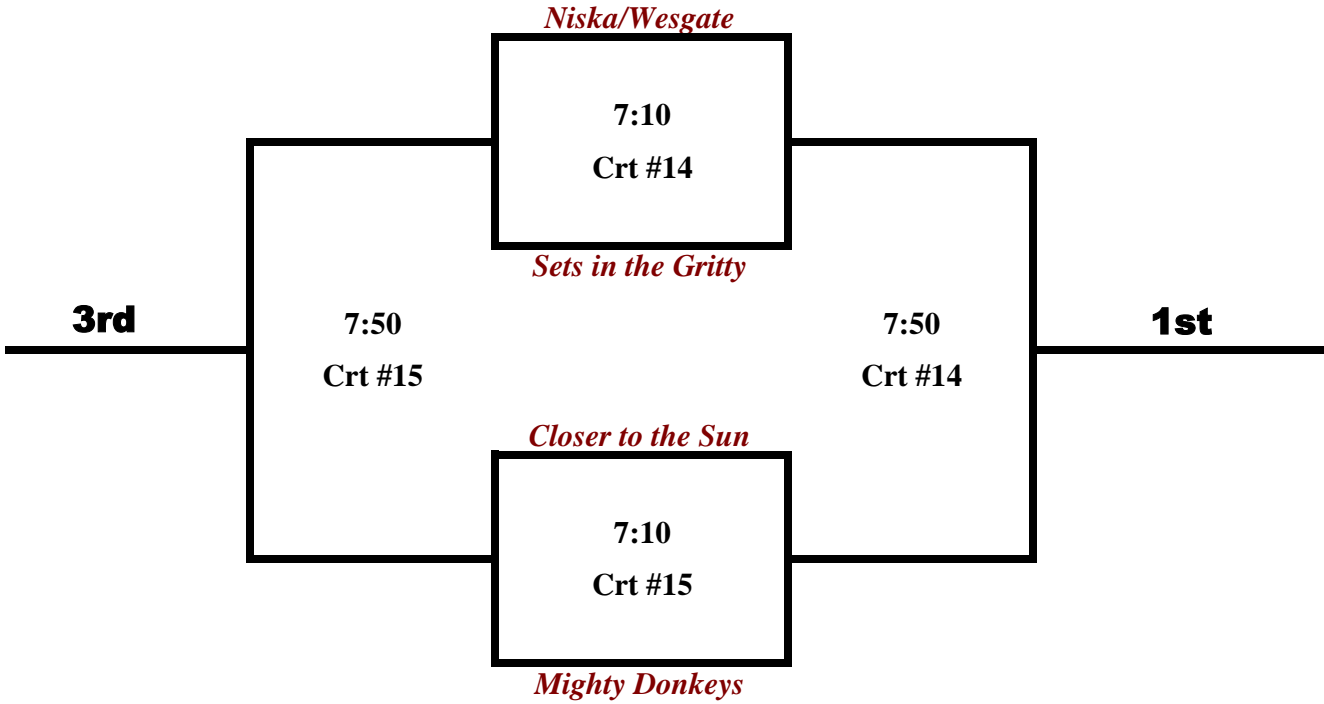

Women's - Tier 4b

Wednesday

Women's - Tier 5a

Wednesday

Matches are best of 3 (21,21,15 win by 2 - no cap) (40 minutes). If the buzzer goes before the match is finished then the 3rd game only counts if the point total is 8 or more, otherwise refer to +/- from the first two sets.