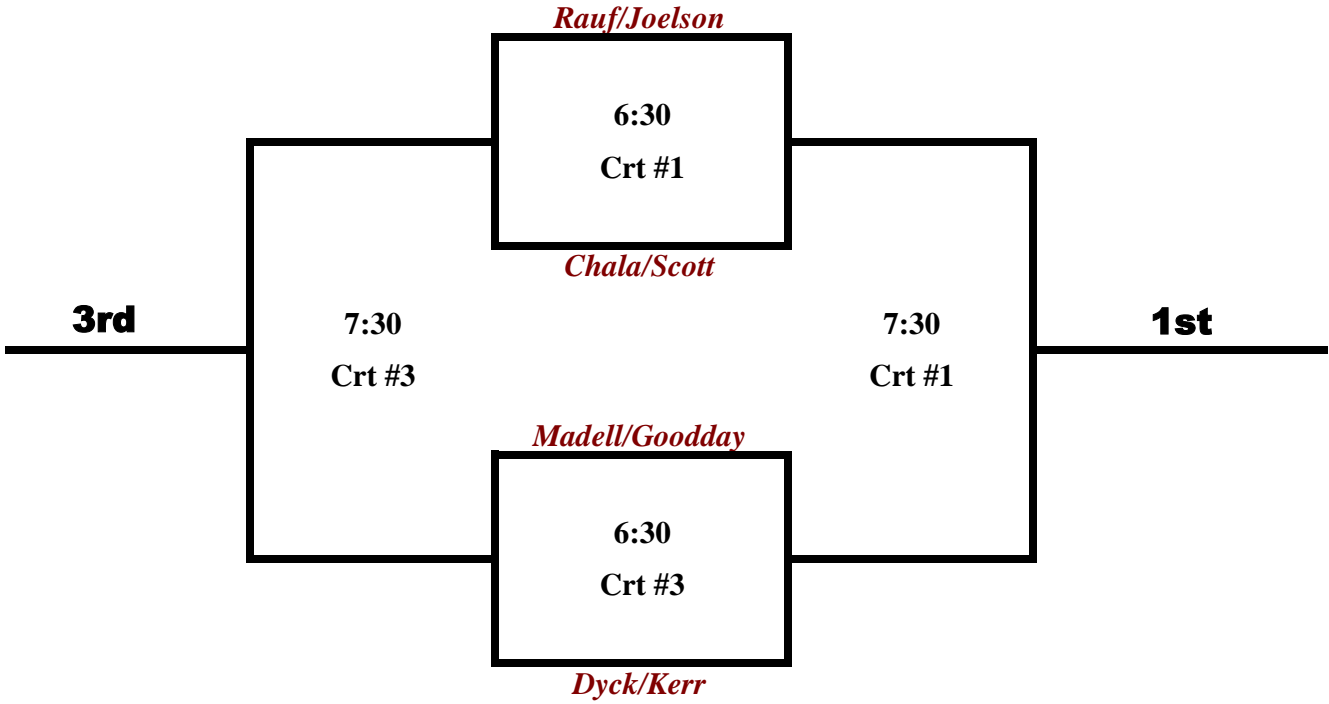

Women's - Tier 1b

Tuesday

Women's - Tier 2a

Tuesday

Matches are best of 3 (21,21,15 win by 2 - no cap) (60 minutes). If the buzzer goes before the match is finished then the 3rd game only counts if the point total is 8 or more, otherwise refer to +/- from the first two sets.

Women's - Tier 2b

Tuesday

Women's - Tier 3a

Wednesday

Matches are best of 3 (21,21,15 win by 2 - no cap) (60 minutes). If the buzzer goes before the match is finished then the 3rd game only counts if the point total is 8 or more, otherwise refer to +/- from the first two sets.

Women's - Tier 3b

Wednesday

Women's - Tier 4a

Wednesday

Matches are best of 3 (21,21,15 win by 2 - no cap) (40 minutes). If the buzzer goes before the match is finished then the 3rd game only counts if the point total is 8 or more, otherwise refer to +/- from the first two sets.