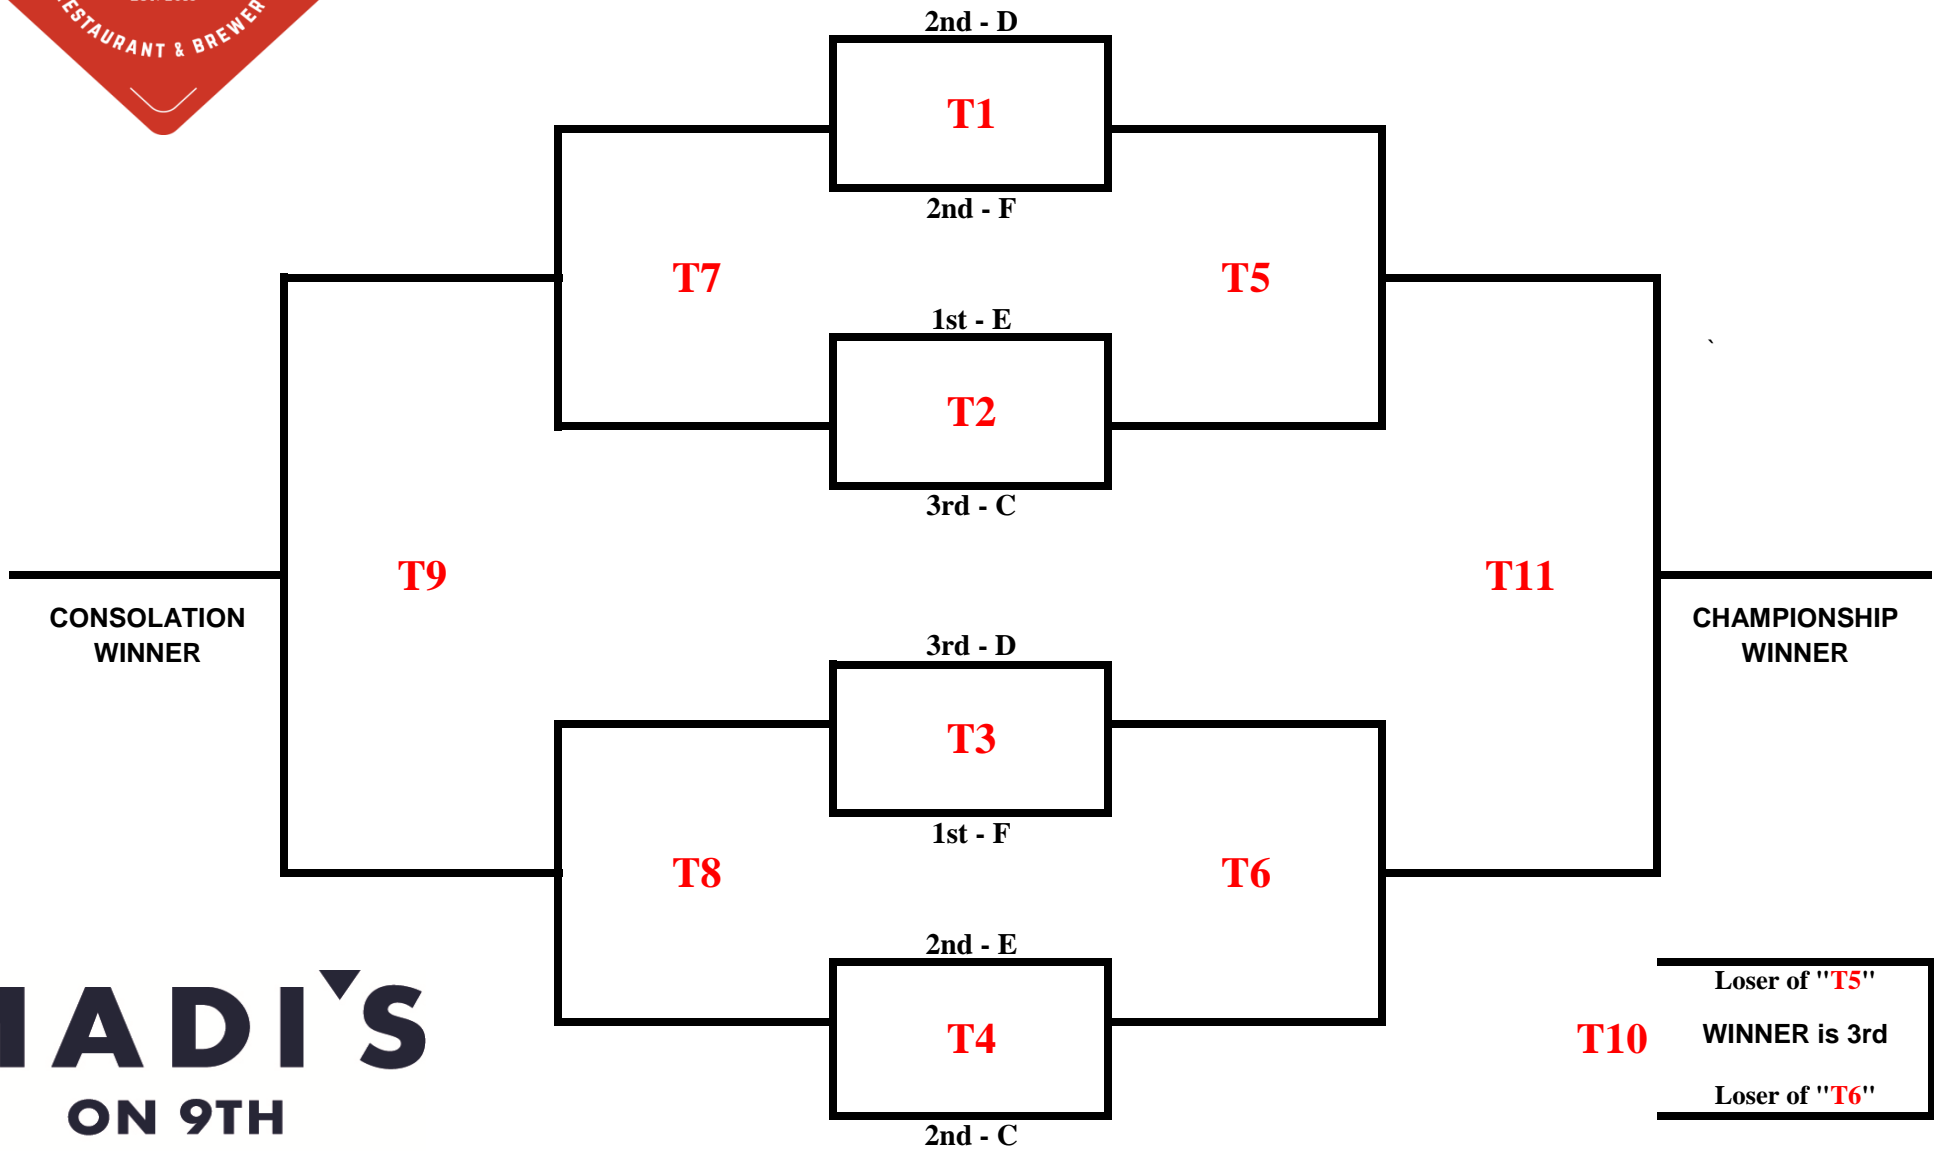

SANDBLASTER

Women's Tier 2