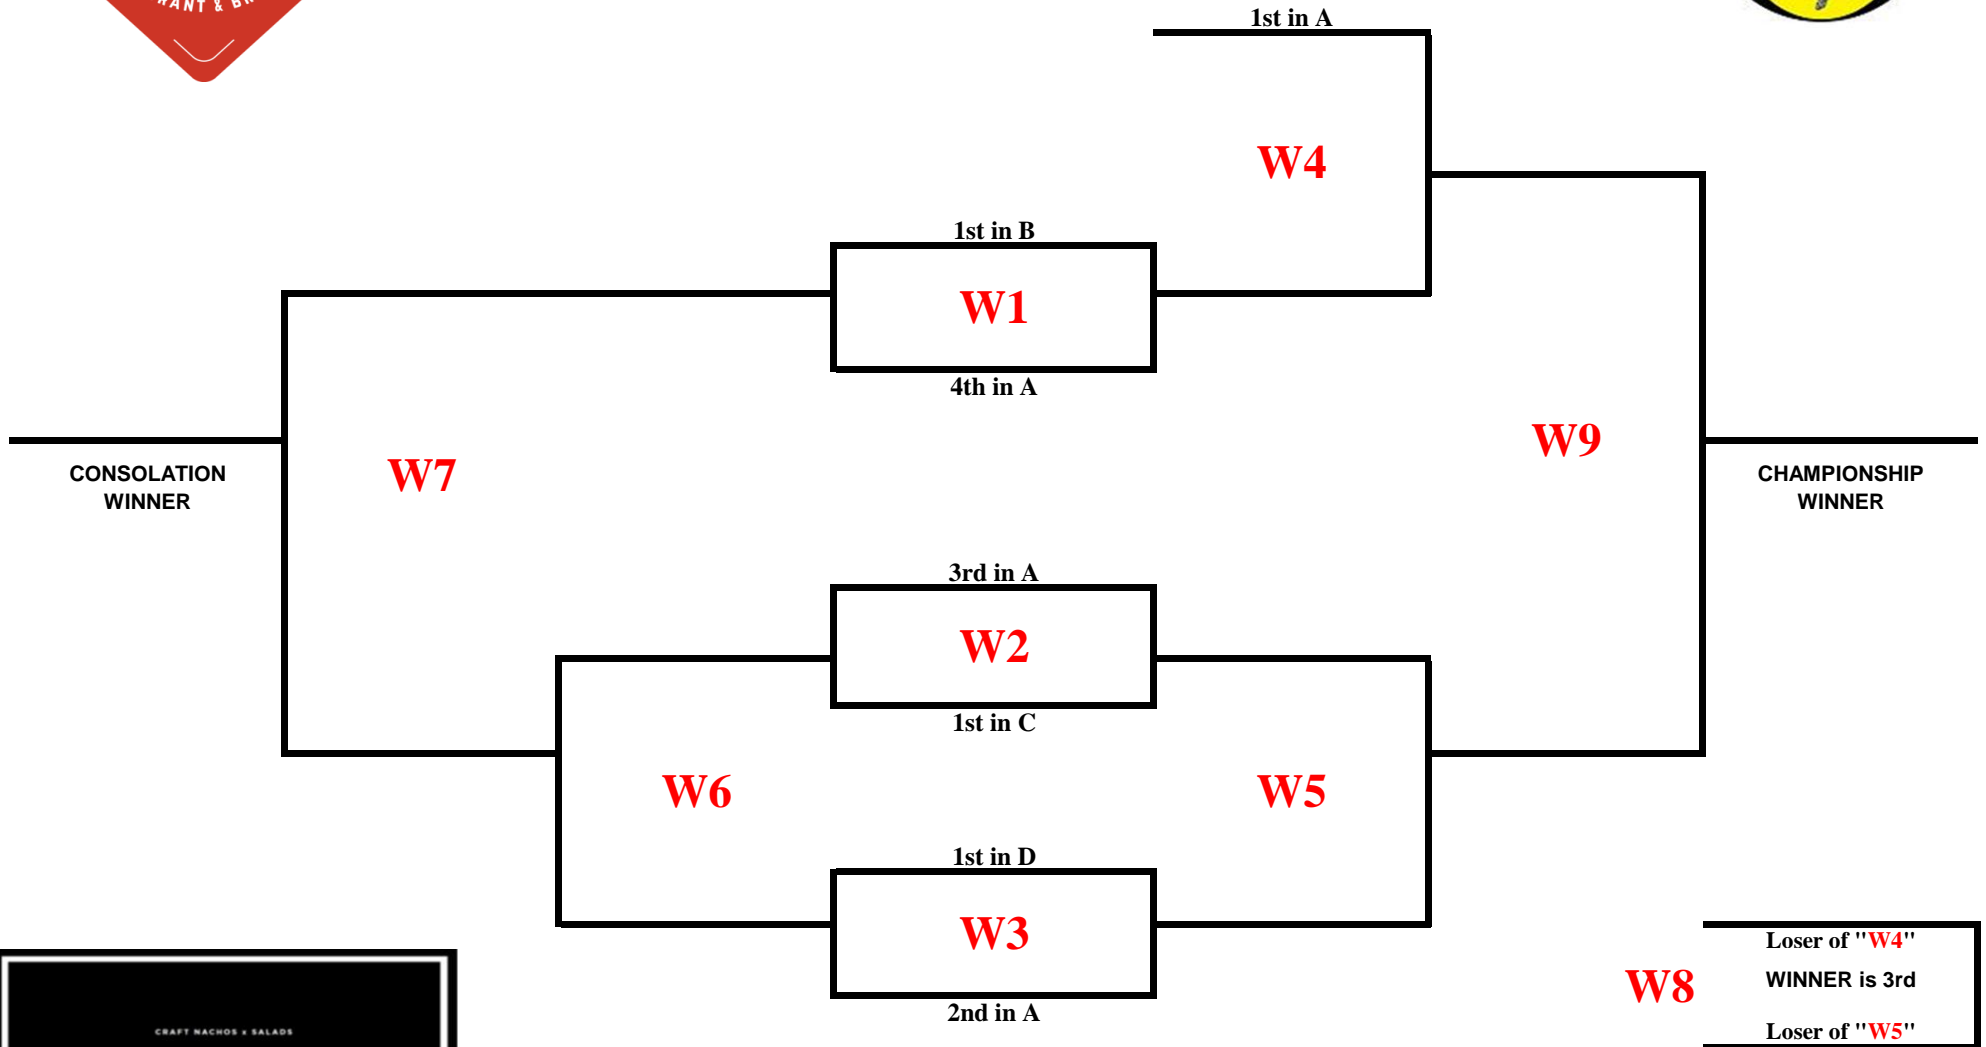

SANDBLASTER

Women's Tier 1

*Playoff matches are best of 3 (21,21,15) win by 2 but capped at 23,23,17

SANDBLASTER

Women's Tier 2

*Playoff matches are best of 3 (21,21,15) win by 2 but capped at 23,23,17