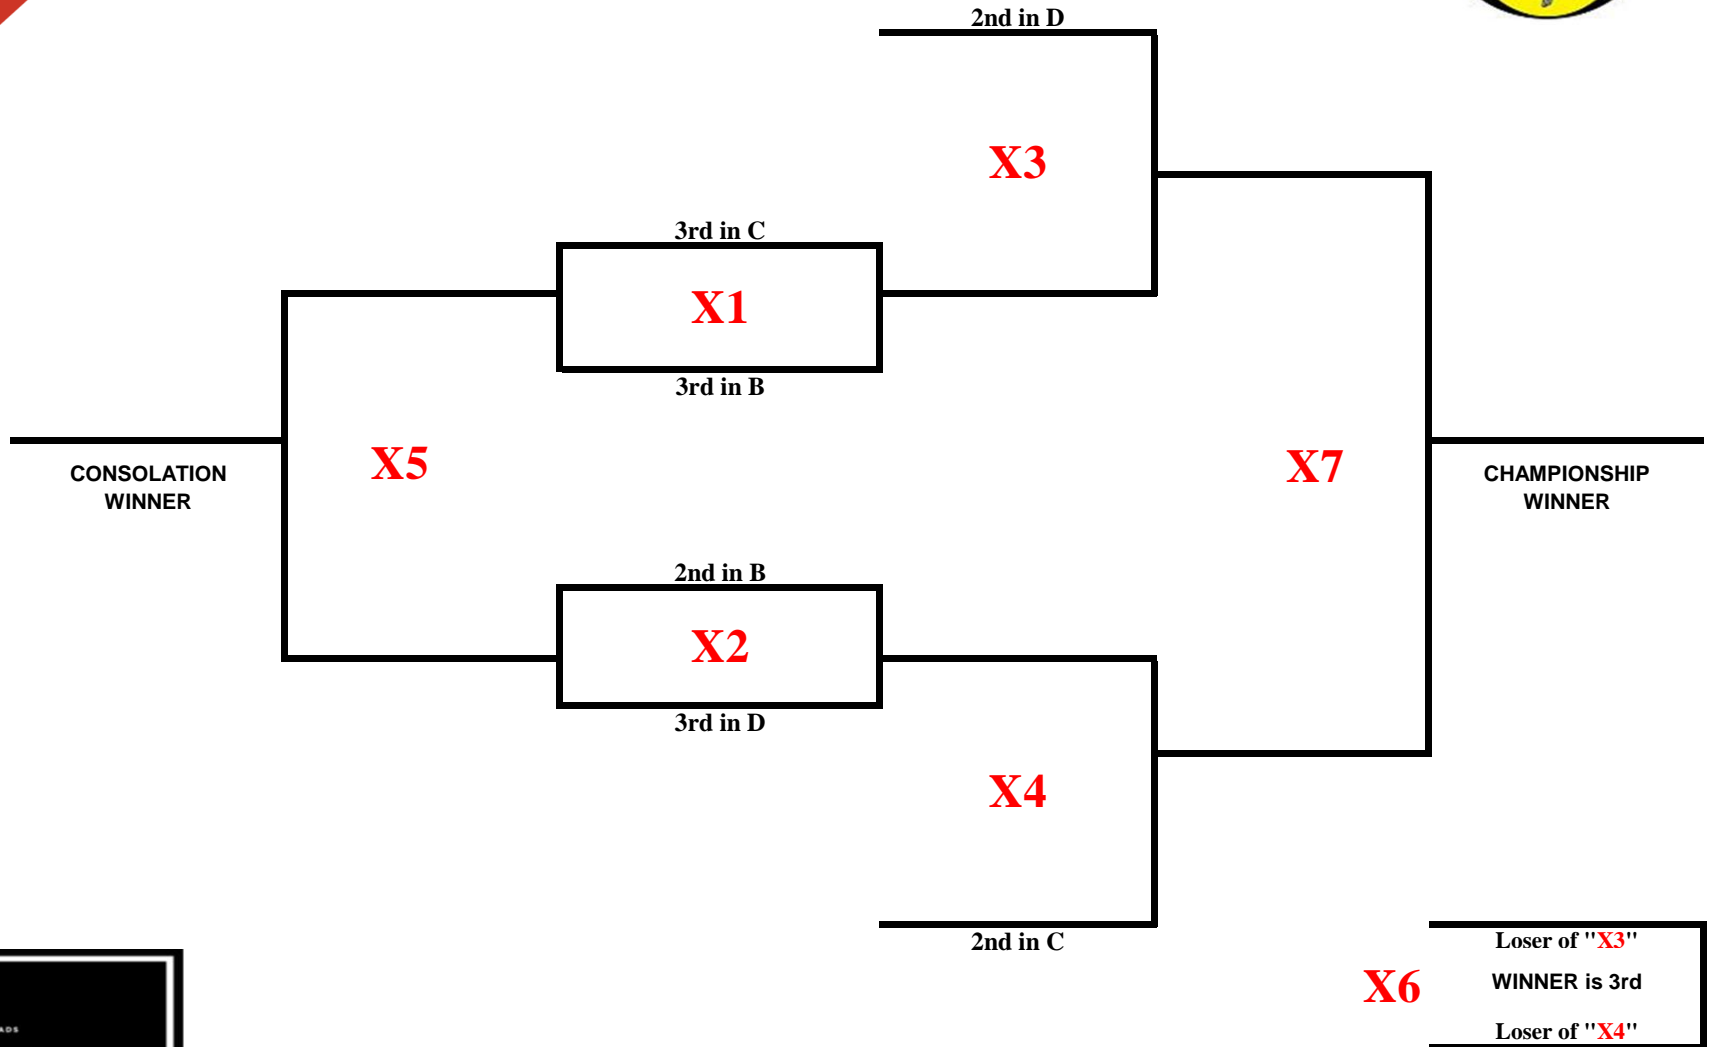

SANDBLASTER

Women's Tier 1

*Playoff matches are best of 3 (21,21,15) win by 2 but capped at 23,23,17

SANDBLASTER

Women's Tier 2

*Playoff matches are best of 3 (21,21,15) win by 2 but capped at 23,23,17