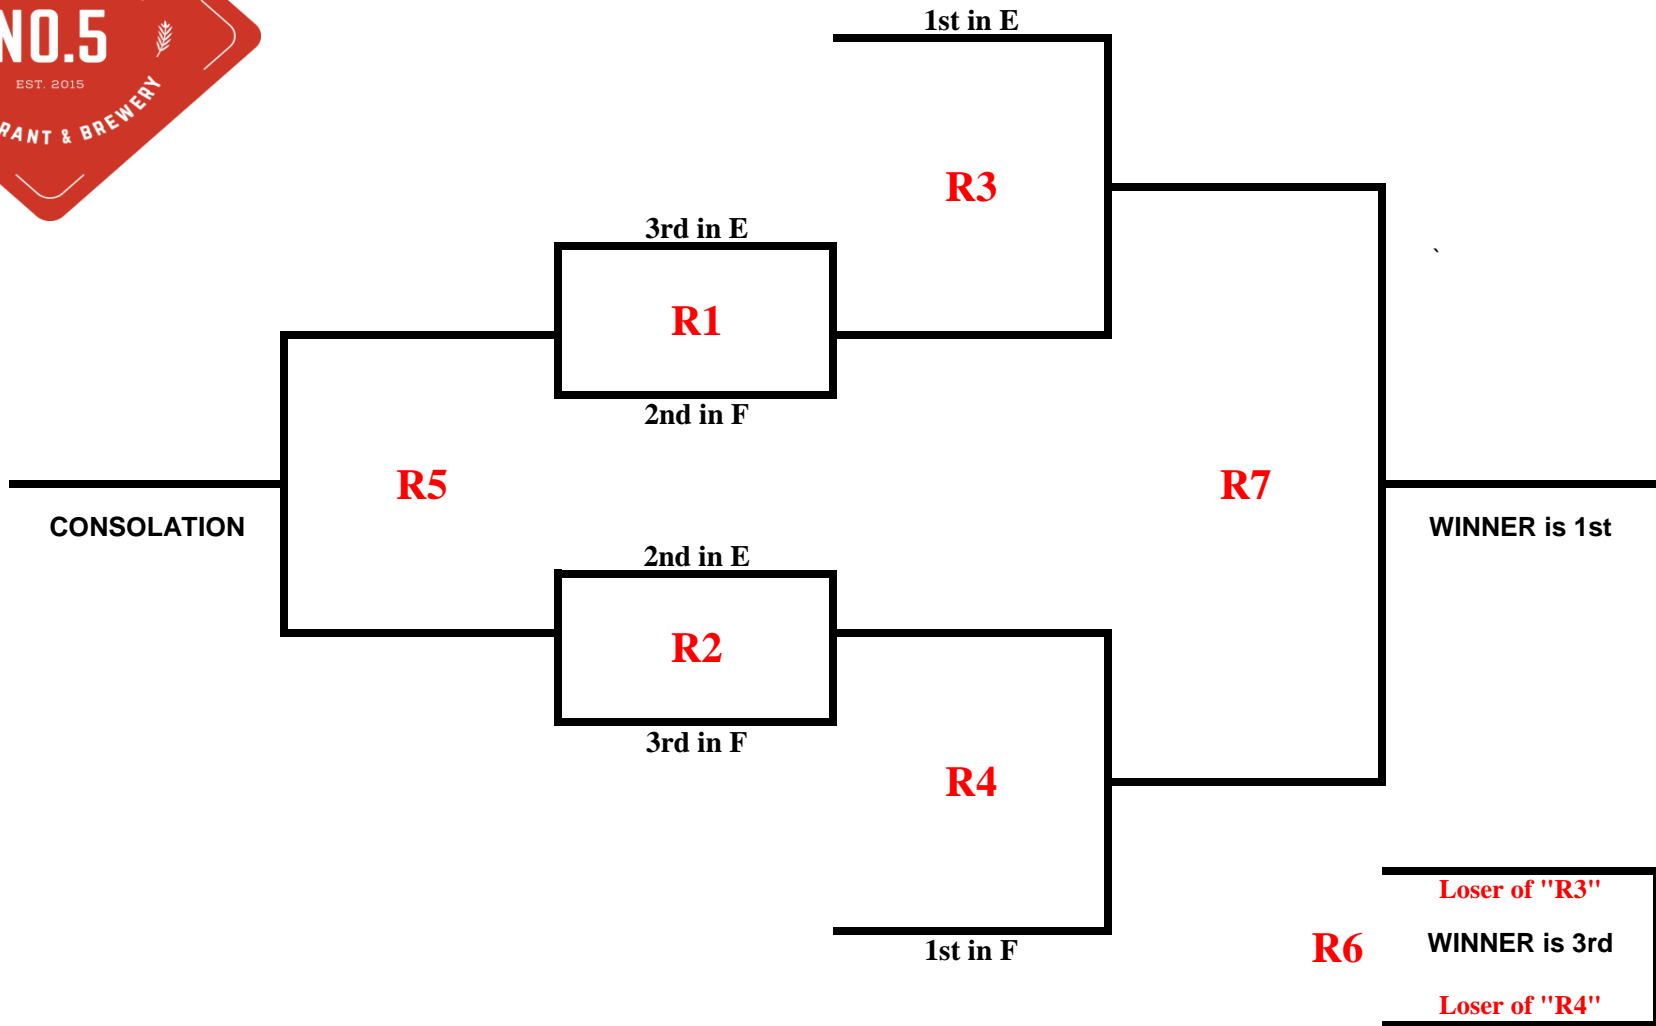

SANDBLASTER

Women's Tier 1

*All playoff matches are best of 3 (21,21,15 capped)