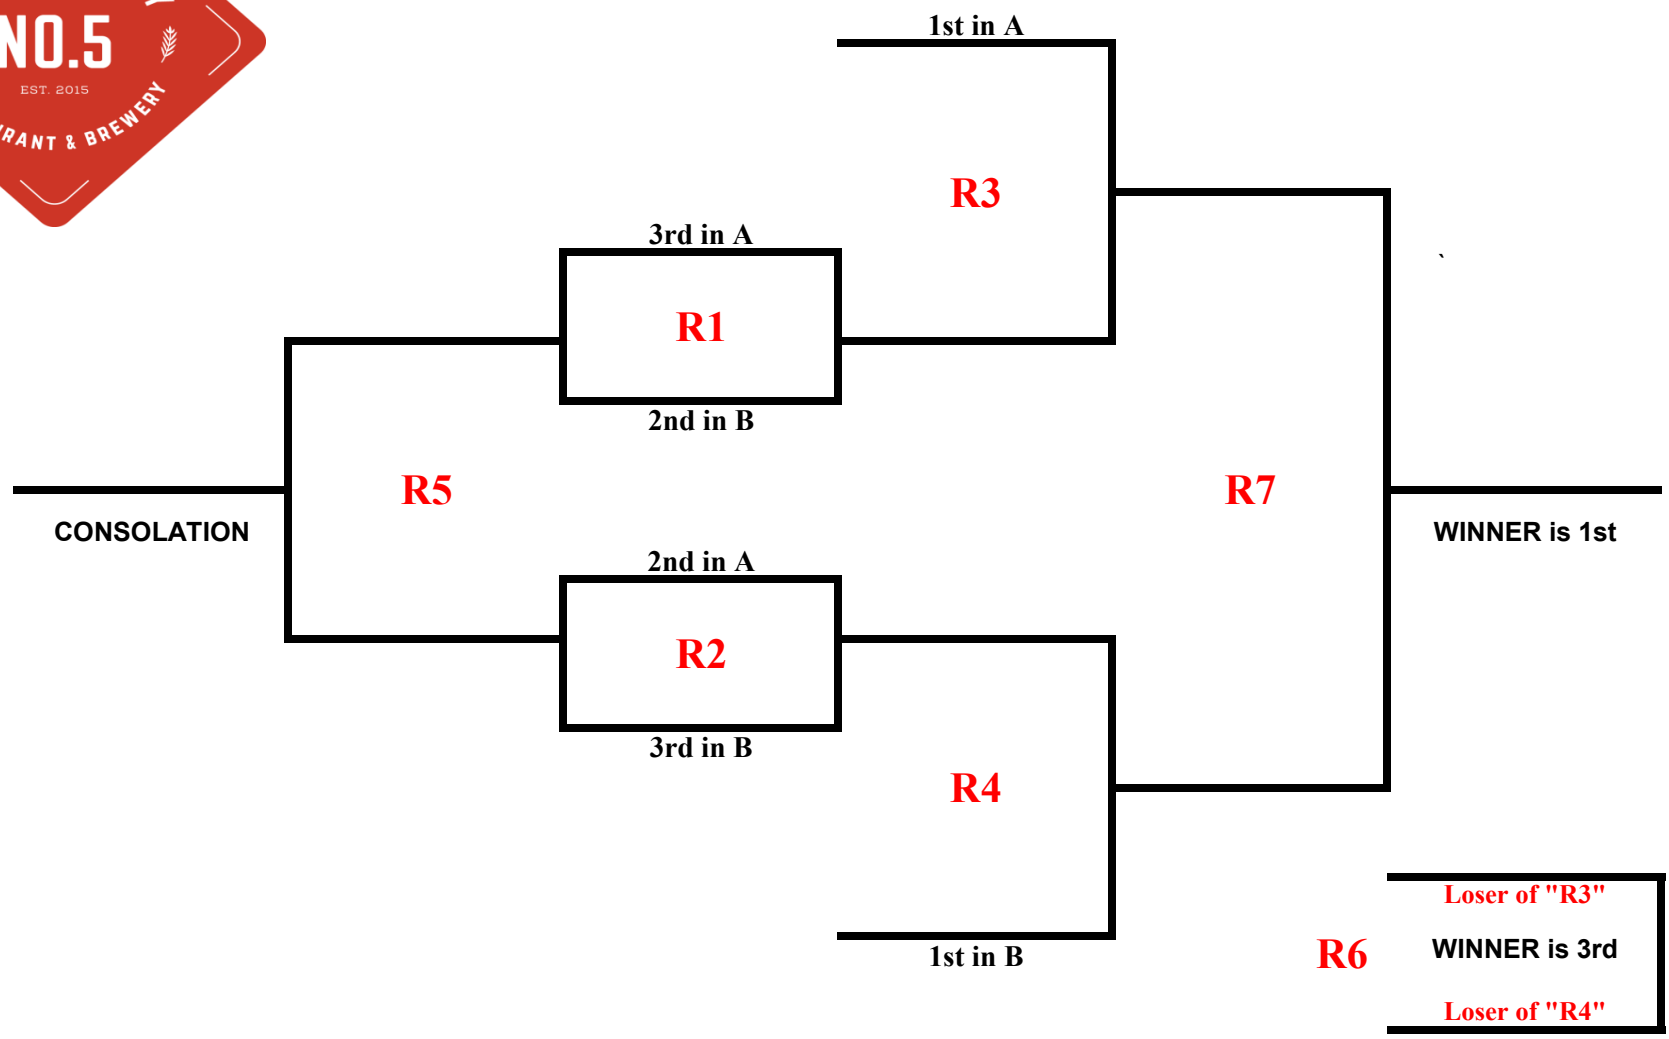

SANDBLASTER

Women's Tier 1

*All playoff matches are best of 3 (21,21,15 capped)