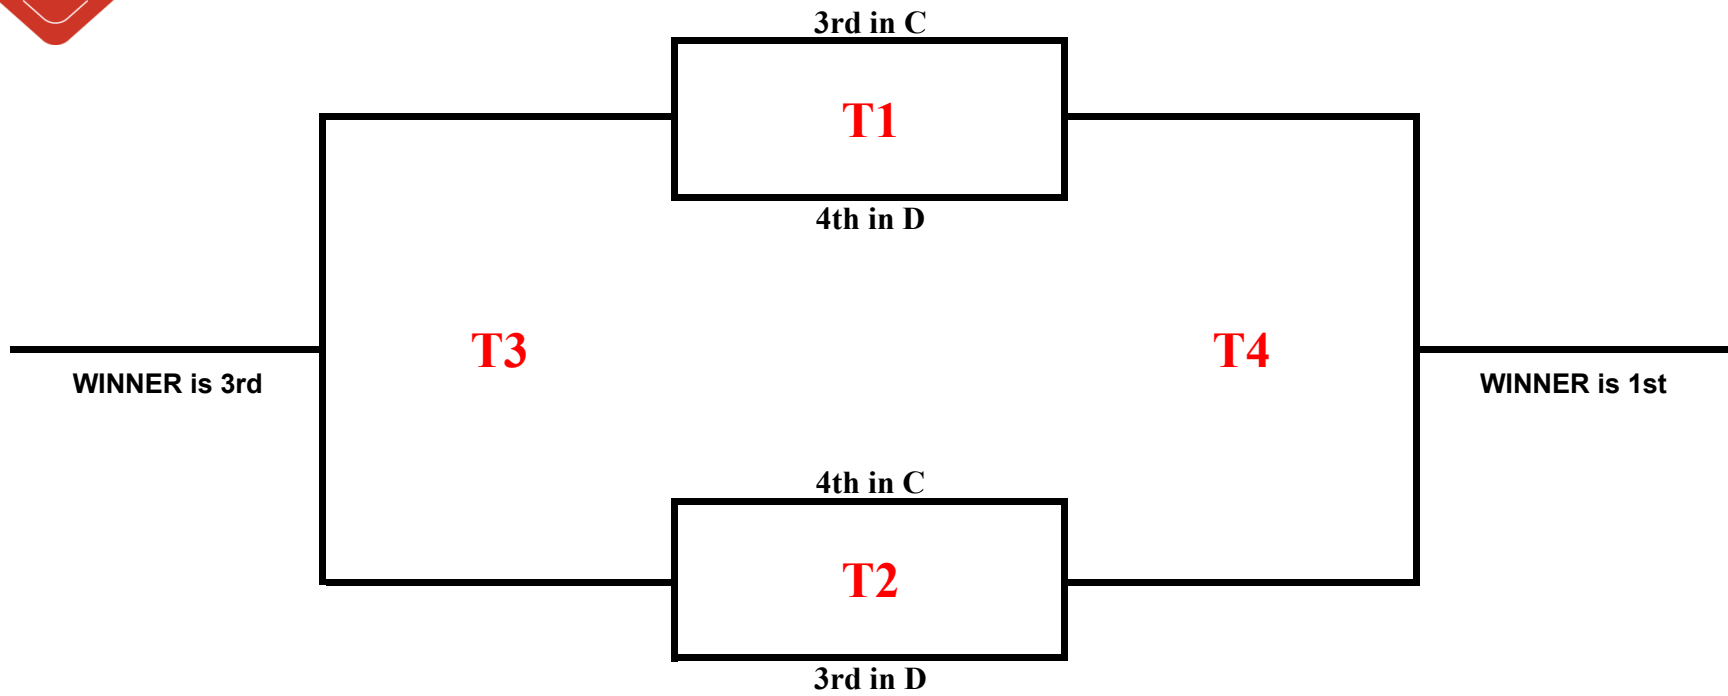

SANDBLASTER

Women's Tier 2

*All playoff matches are best of 3 (21,21,15 capped)

SANDBLASTER

Women's Tier 3

*All playoff matches are best of 3 (21,21,15 capped)