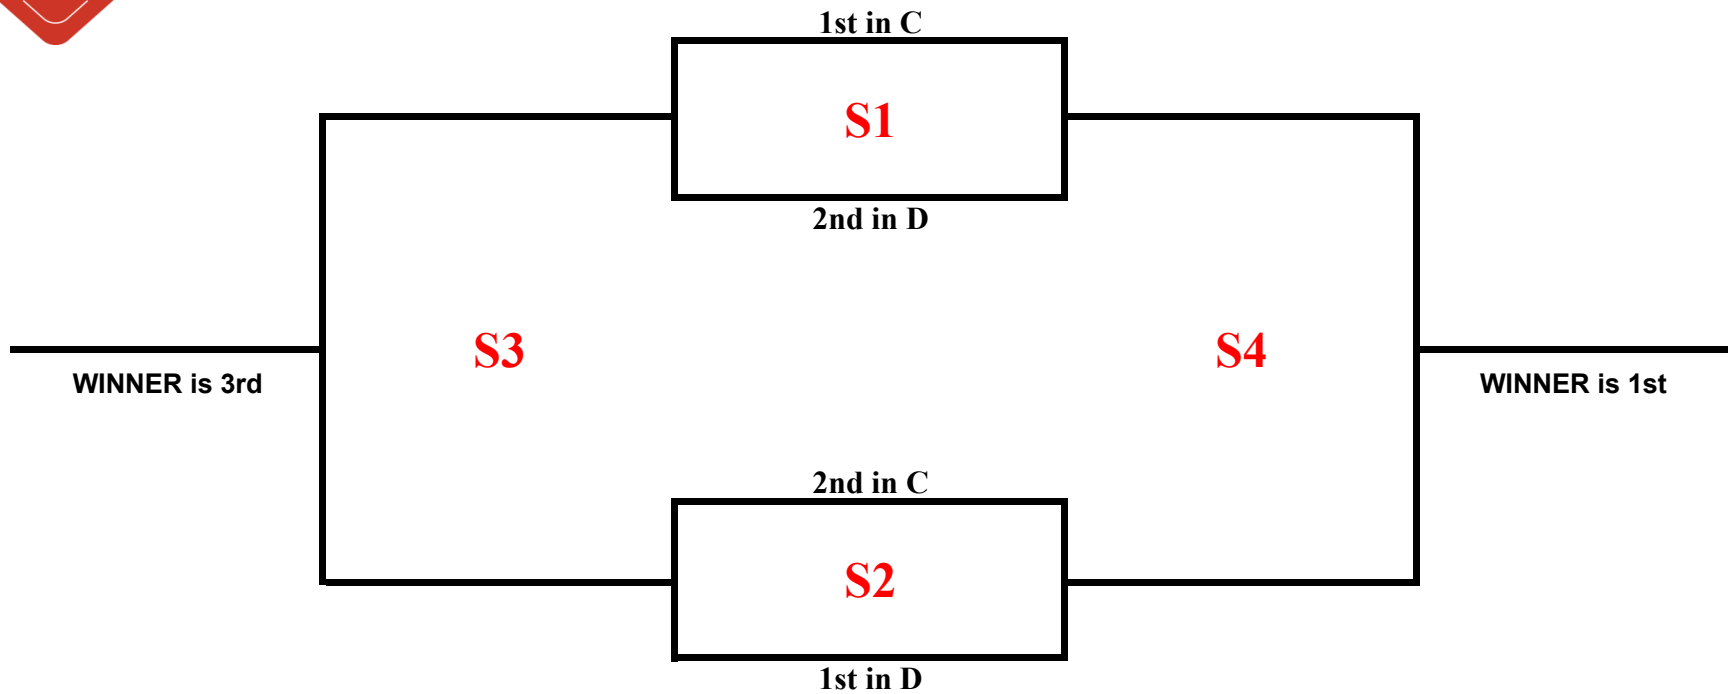

SANDBLASTER

Women's Tier 2

*All playoff matches are best of 3 (21,21,15 capped)

SANDBLASTER

Women's Tier 3

*All playoff matches are best of 3 (21,21,15 capped)