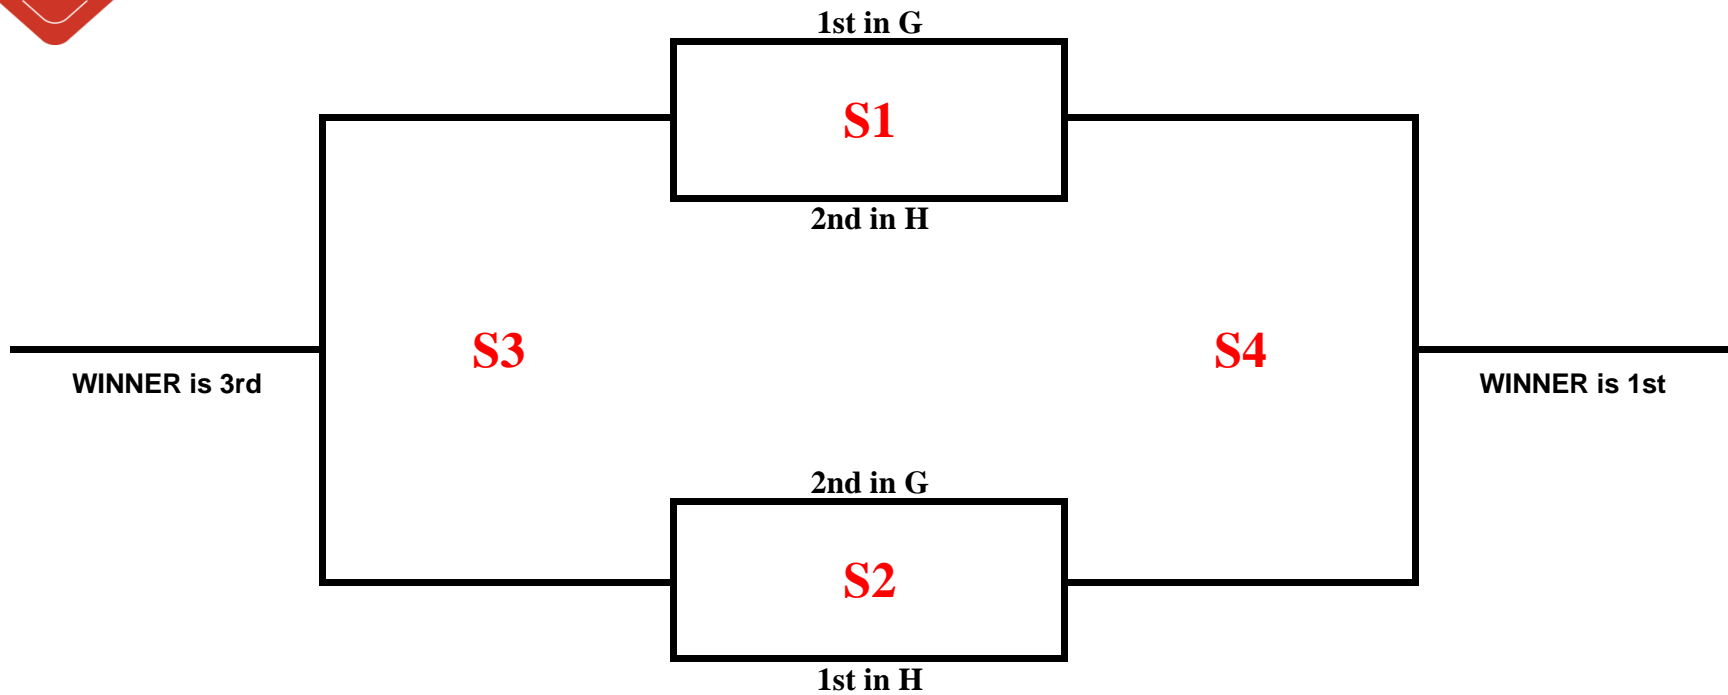

# SANDBLASTER

## Women's Tier 2

\*All playoff matches are best of 3 (21,21,15 capped)