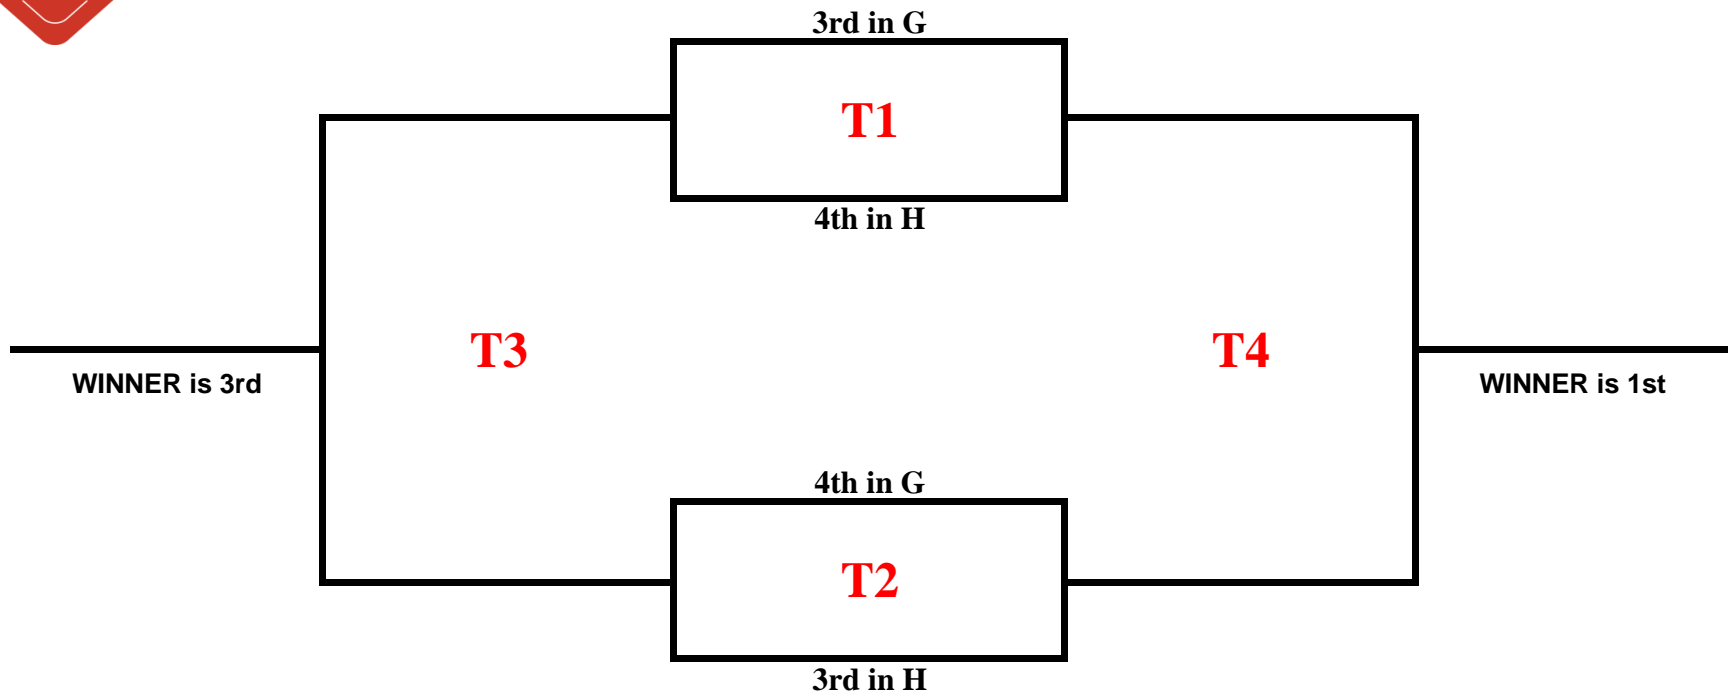

SANDBLASTER

Women's Tier 3

*All playoff matches are best of 3 (21,21,15 capped)